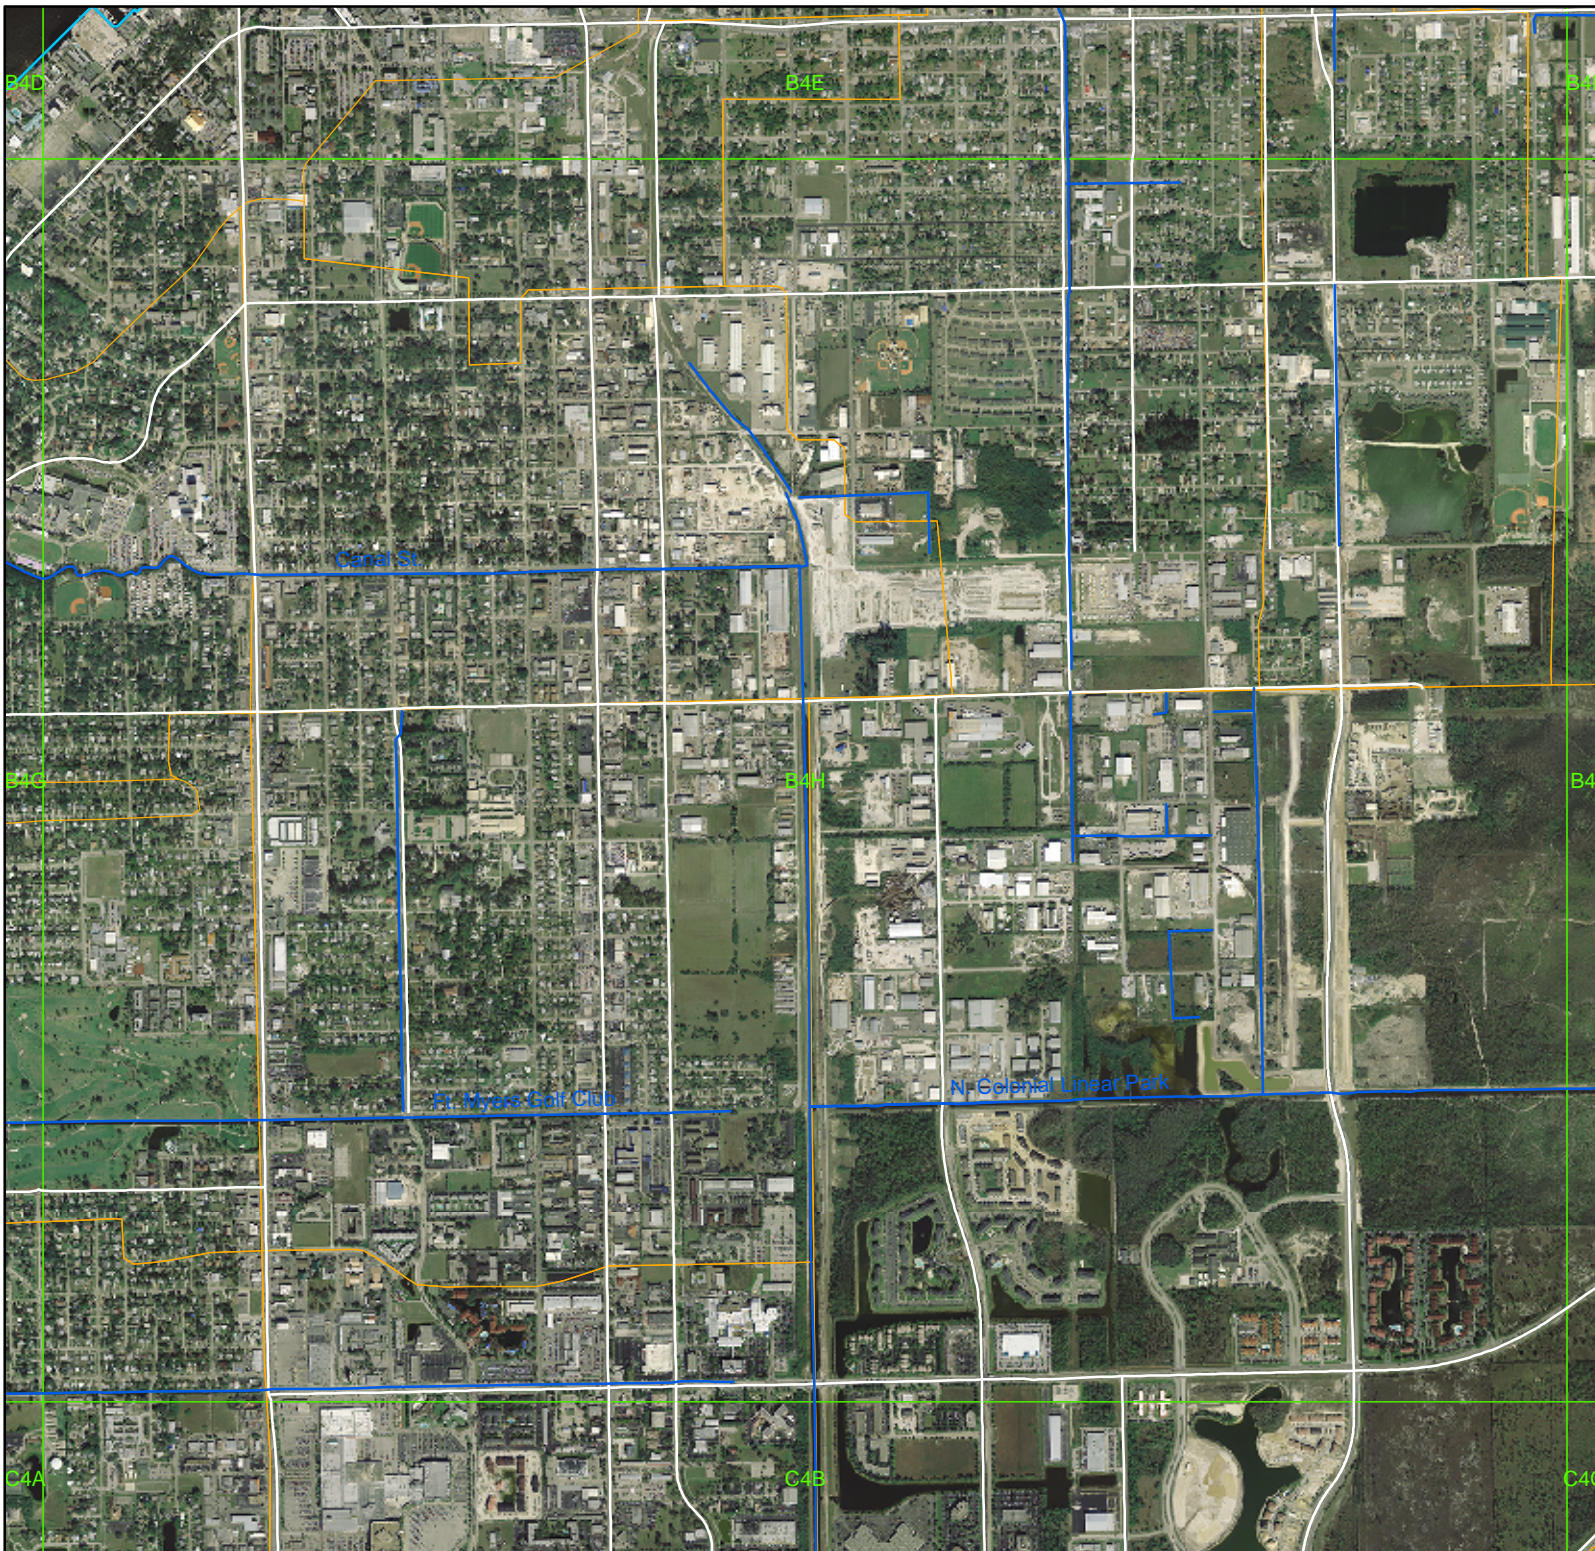

Lee Co. Drainage Atlas

-  Drainage System
-  Watershed Boundaries
-  MapGrid6x5x9
-  Major Roads

0 0.15 0.3
Miles

This information is provided "as is" without warranty of any kind and Lee County expressly disclaims all express and implied warranties. Lee County further does not warrant, guarantee or make any representations regarding the use, or the results of the use, of the information provided to you in terms of correctness, accuracy, reliability, timeliness, or otherwise. The entire risk as to the results and performance of any information provided by Lee County is entirely assumed by the user of the information.