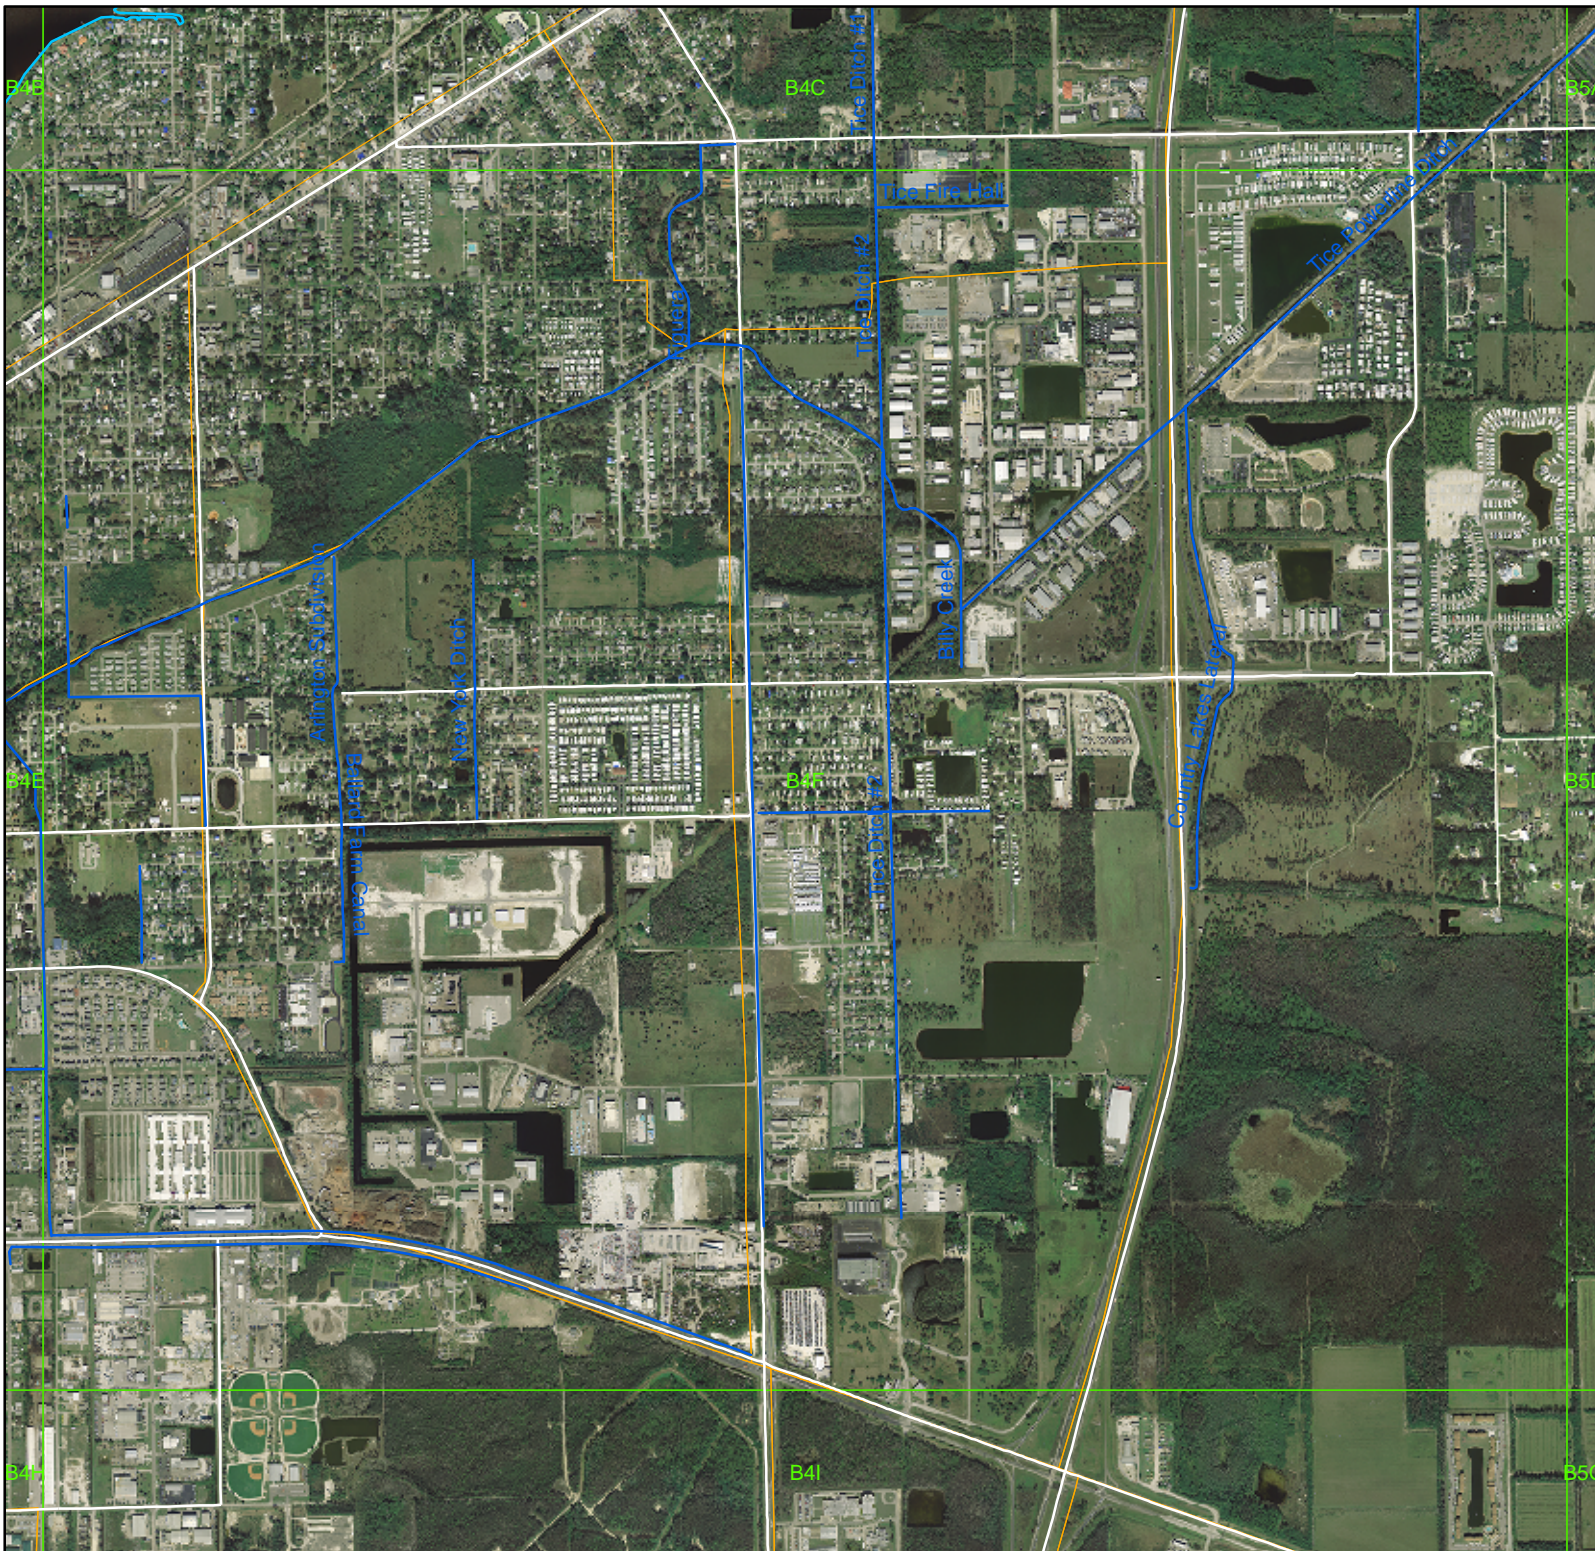

Lee Co. Drainage Atlas

-  Drainage System
-  Watershed Boundaries
-  MapGrid6x5x9
-  Major Roads

0 0.15 0.3
 Miles

This information is provided "as is" without warranty of any kind and Lee County expressly disclaims all express and implied warranties. Lee County further does not warrant, guarantee or make any representations regarding the use, or the results of the use, of the information provided to you in terms of correctness, accuracy, reliability, timeliness, or otherwise. The entire risk as to the results and performance of any information provided by Lee County is entirely assumed by the user of the information.