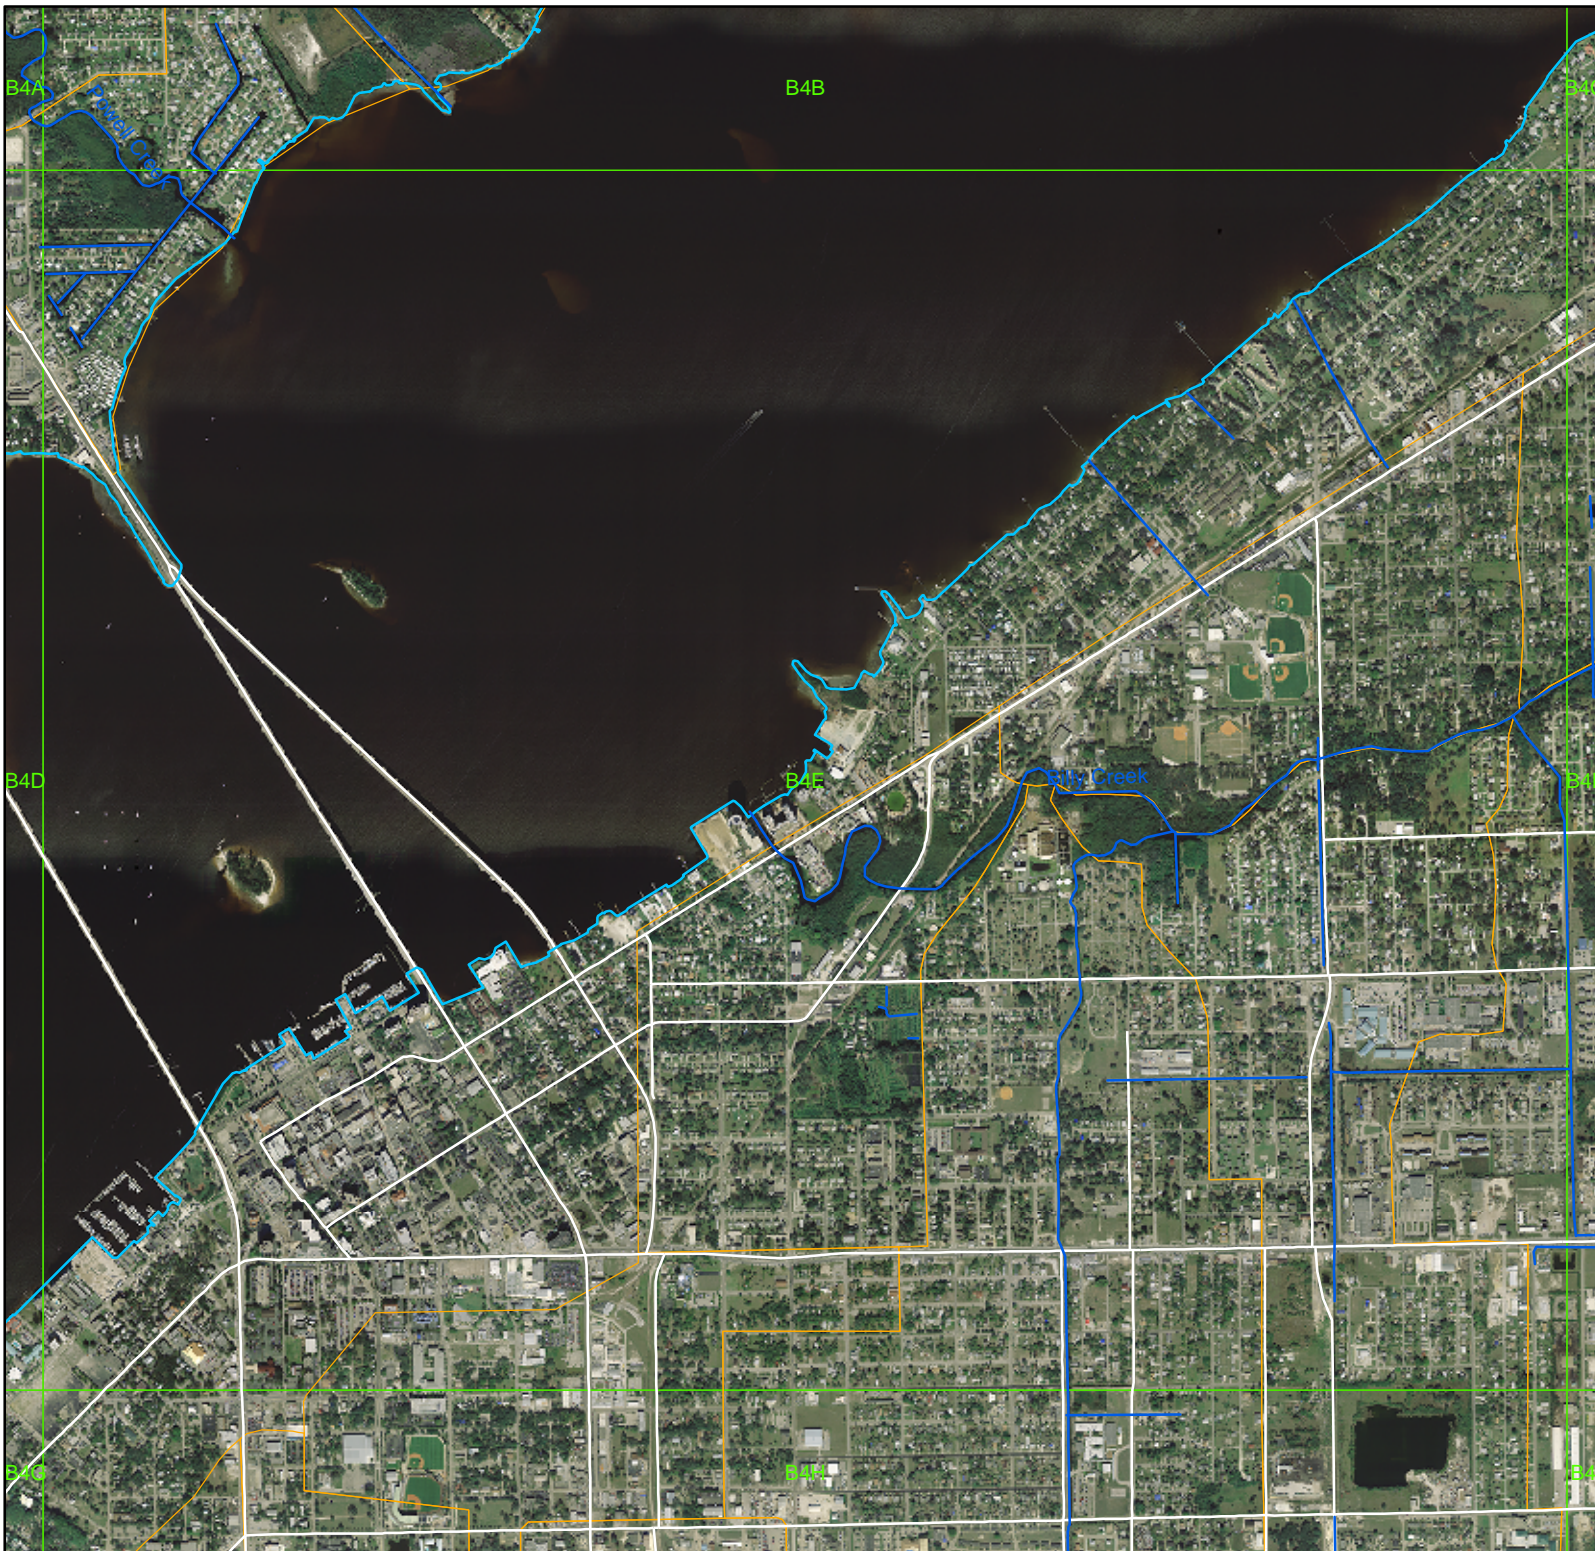

Lee Co. Drainage Atlas

-  Drainage System
-  Watershed Boundaries
-  MapGrid6x5x9
-  Major Roads

0 0.15 0.3
Miles

This information is provided "as is" without warranty of any kind and Lee County expressly disclaims all express and implied warranties. Lee County further does not warrant, guarantee or make any representations regarding the use, or the results of the use, of the information provided to you in terms of correctness, accuracy, reliability, timeliness, or otherwise. The entire risk as to the results and performance of any information provided by Lee County is entirely assumed by the user of the information.