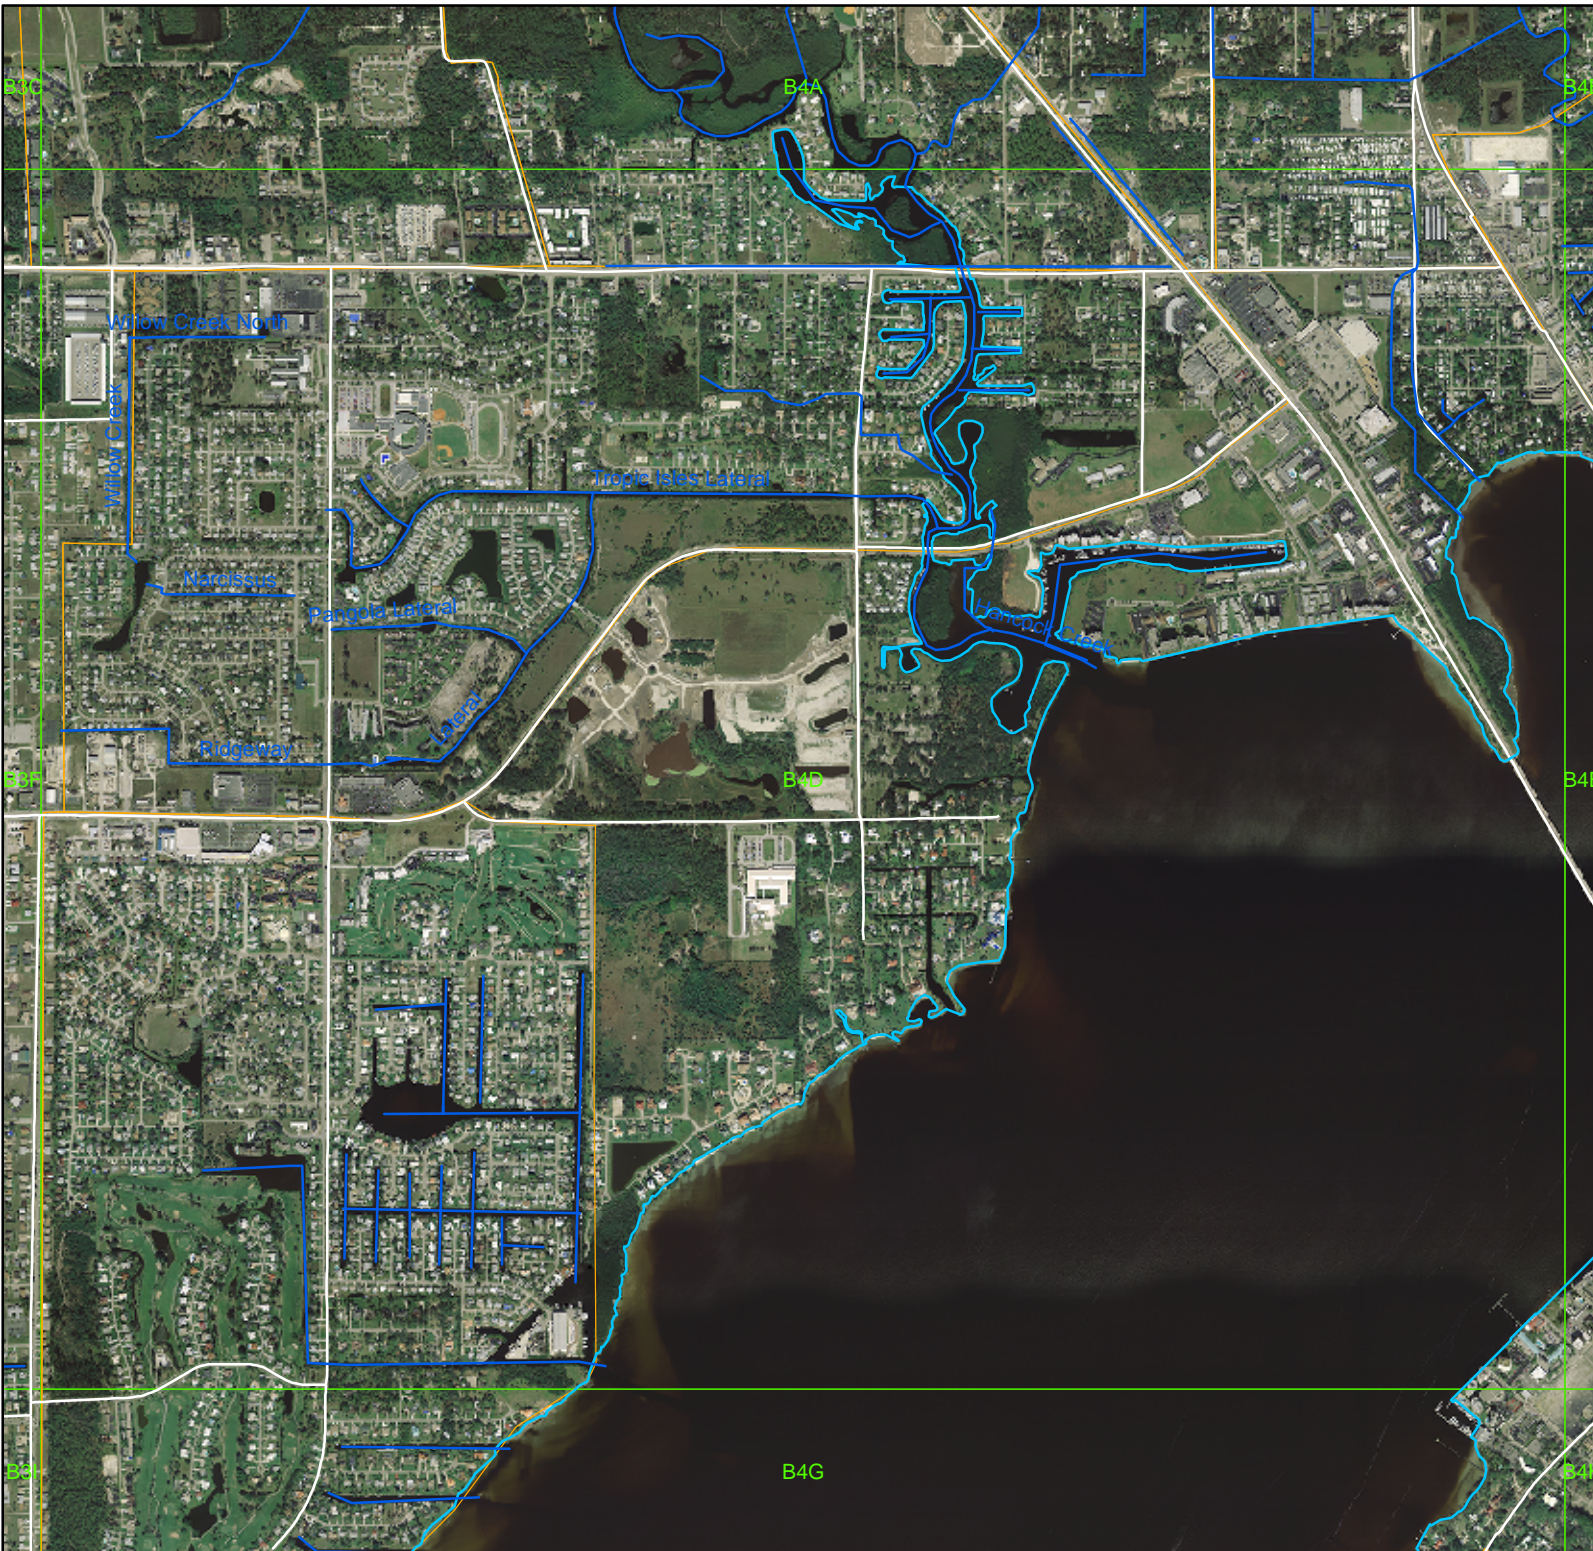

Lee Co. Drainage Atlas

-  Drainage System
-  Watershed Boundaries
-  MapGrid6x5x9
-  Major Roads

0 0.15 0.3
 Miles

This information is provided "as is" without warranty of any kind and Lee County expressly disclaims all express and implied warranties. Lee County further does not warrant, guarantee or make any representations regarding the use, or the results of the use, of the information provided to you in terms of correctness, accuracy, reliability, timeliness, or otherwise. The entire risk as to the results and performance of any information provided by Lee County is entirely assumed by the user of the information.