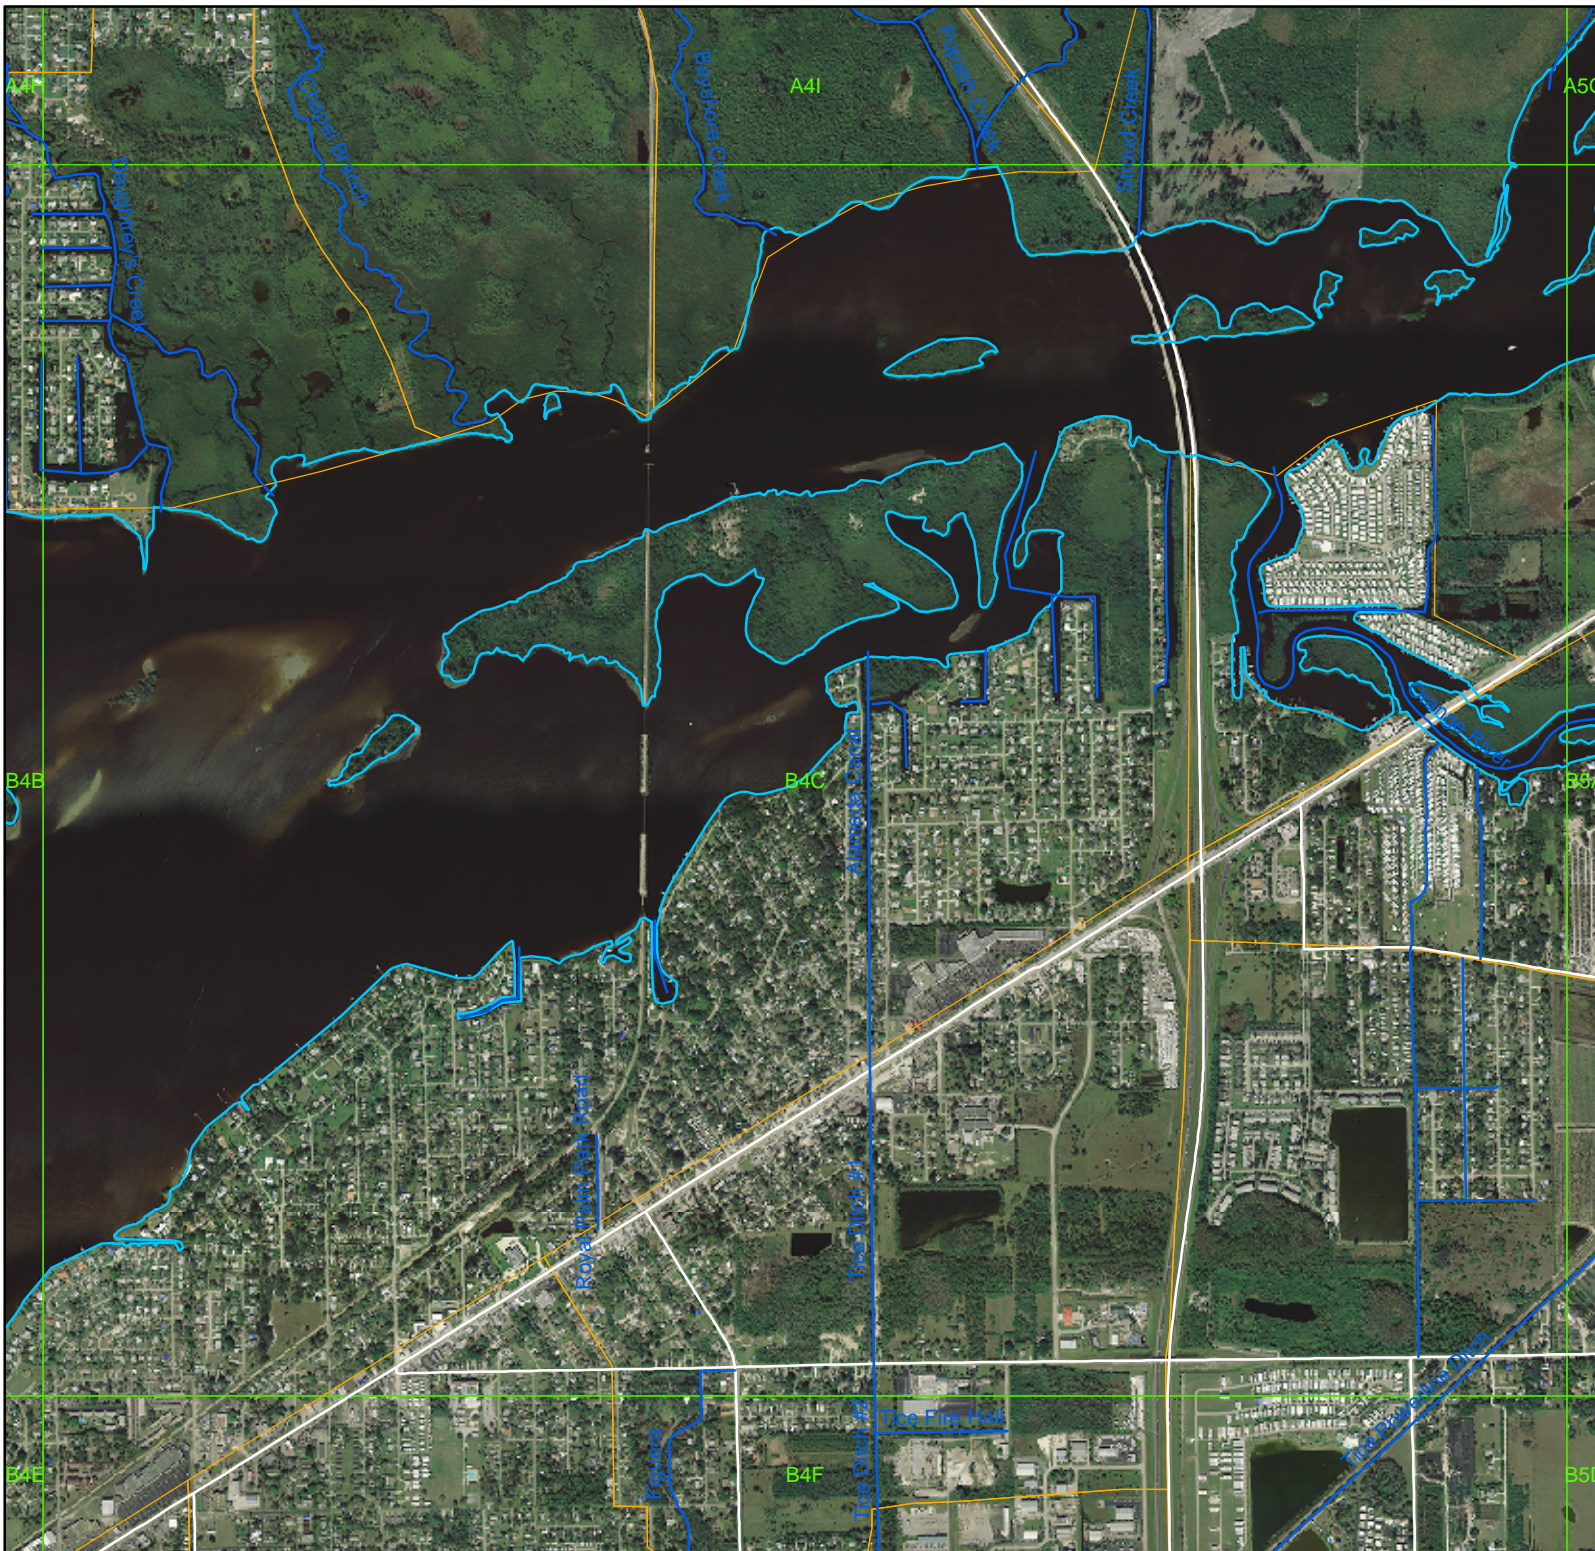

Lee Co. Drainage Atlas

-  Drainage System
-  Watershed Boundaries
-  MapGrid6x5x9
-  Major Roads

0 0.15 0.3
Miles

This information is provided "as is" without warranty of any kind and Lee County expressly disclaims all express and implied warranties. Lee County further does not warrant, guarantee or make any representations regarding the use, or the results of the use, of the information provided to you in terms of correctness, accuracy, reliability, timeliness, or otherwise. The entire risk as to the results and performance of any information provided by Lee County is entirely assumed by the user of the information.