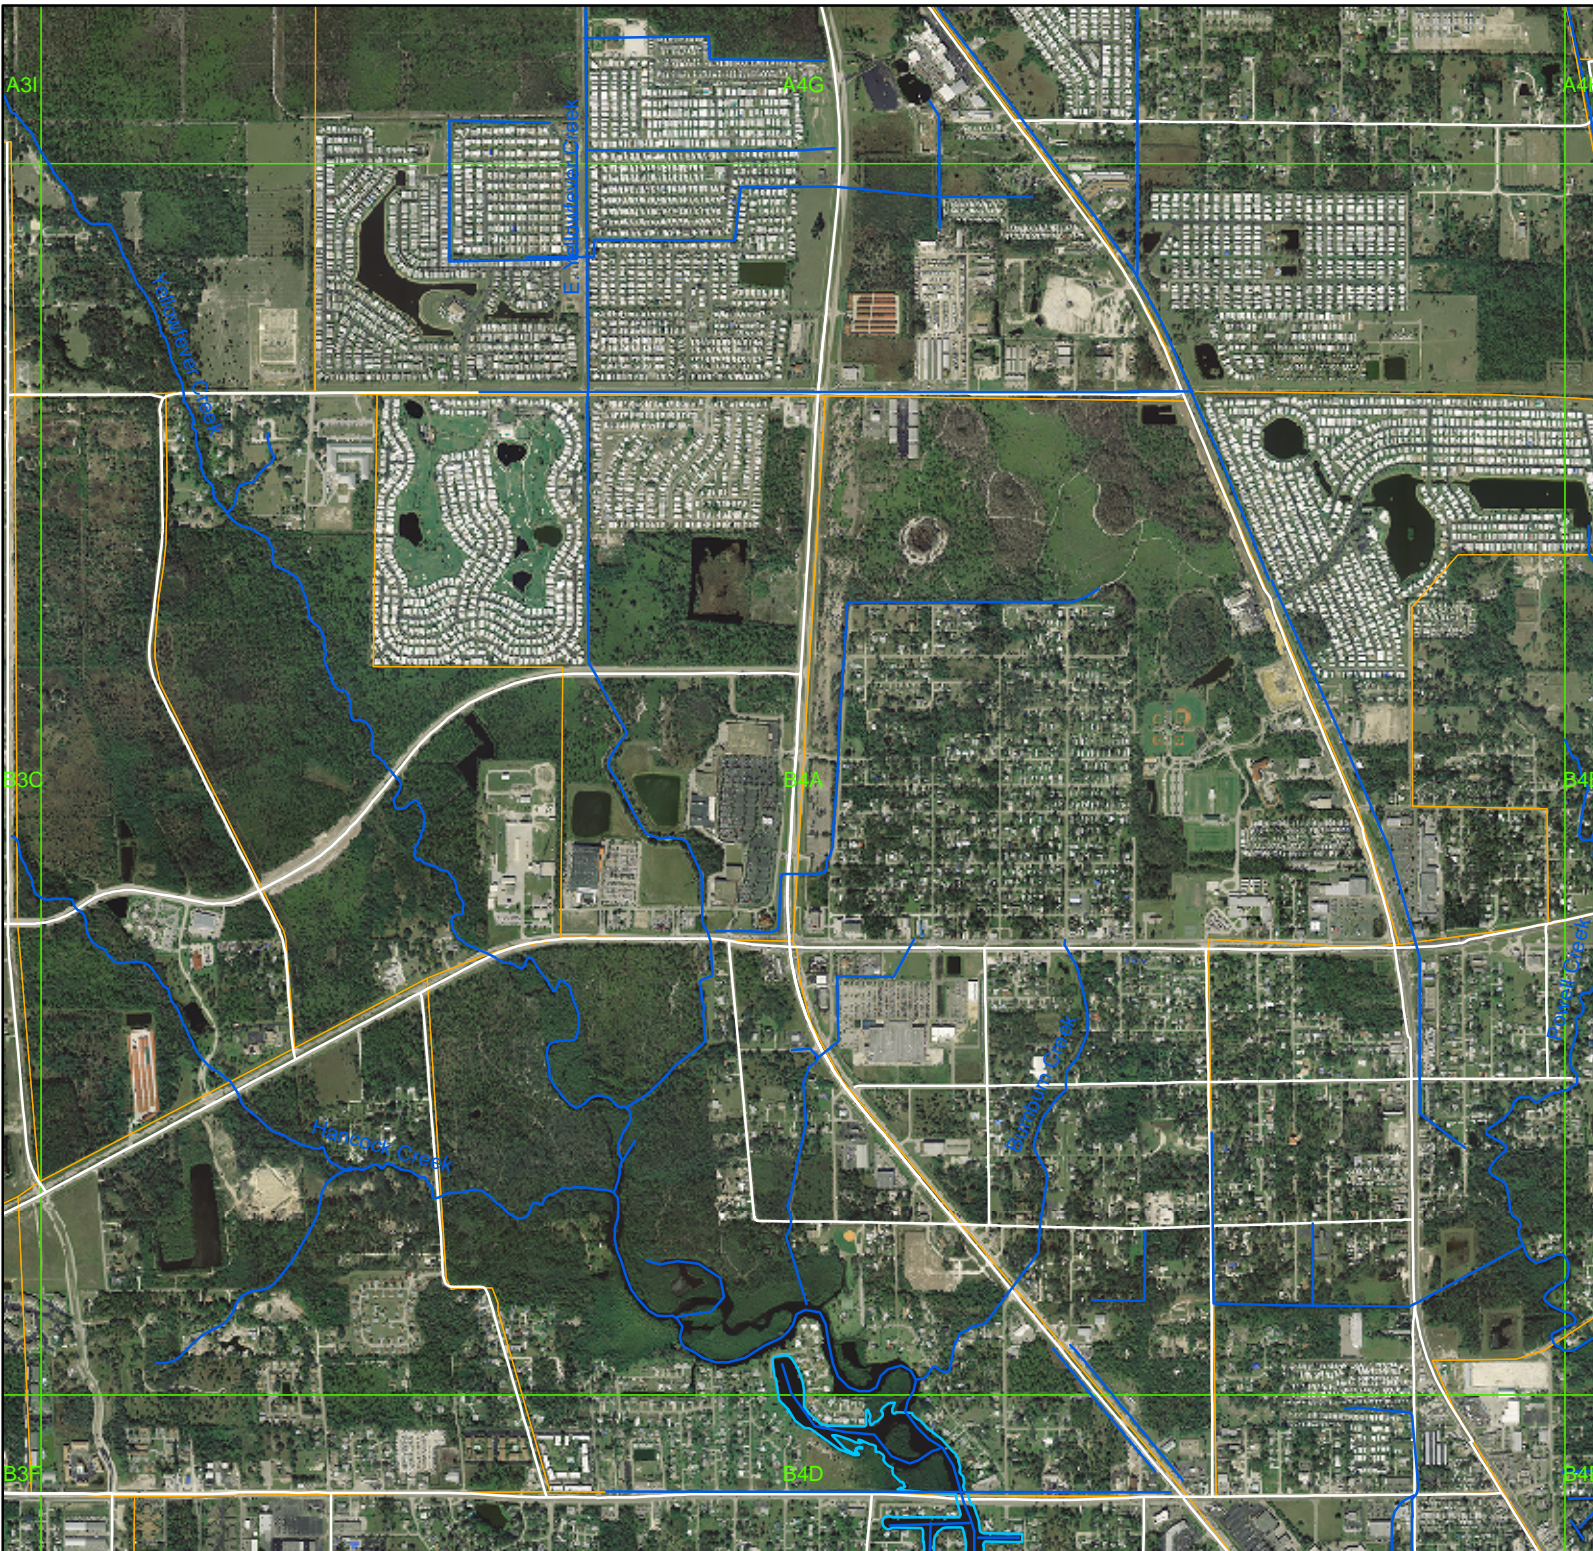

# Lee Co. Drainage Atlas

-  Drainage System
-  Watershed Boundaries
-  MapGrid6x5x9
-  Major Roads

0 0.15 0.3  
Miles

This information is provided "as is" without warranty of any kind and Lee County expressly disclaims all express and implied warranties. Lee County further does not warrant, guarantee or make any representations regarding the use, or the results of the use, of the information provided to you in terms of correctness, accuracy, reliability, timeliness, or otherwise. The entire risk as to the results and performance of any information provided by Lee County is entirely assumed by the user of the information.