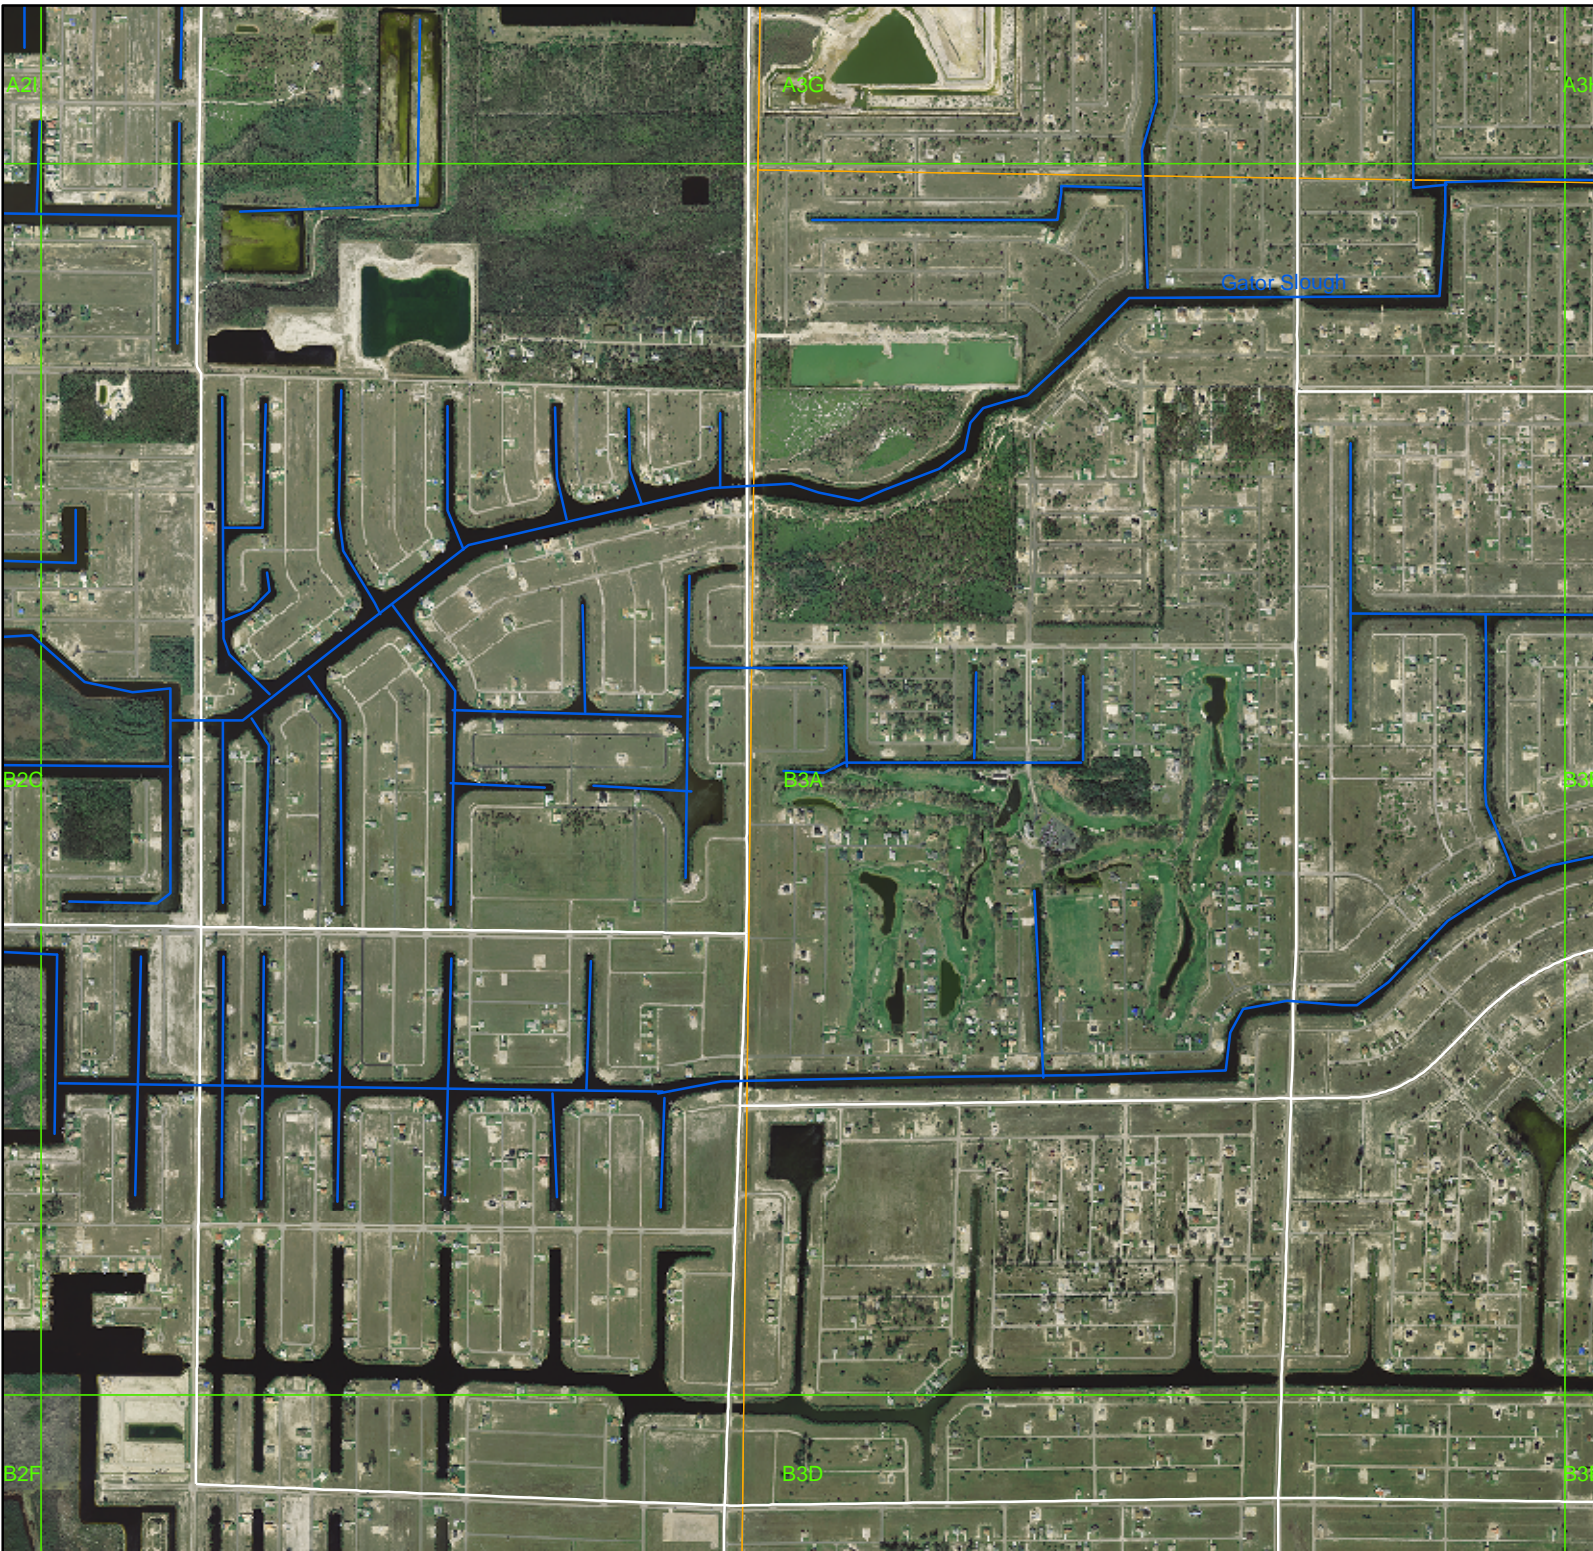

Lee Co. Drainage Atlas

-  Drainage System
-  Watershed Boundaries
-  MapGrid6x5x9
-  Major Roads

0 0.15 0.3
Miles

This information is provided "as is" without warranty of any kind and Lee County expressly disclaims all express and implied warranties. Lee County further does not warrant, guarantee or make any representations regarding the use, or the results of the use, of the information provided to you in terms of correctness, accuracy, reliability, timeliness, or otherwise. The entire risk as to the results and performance of any information provided by Lee County is entirely assumed by the user of the information.