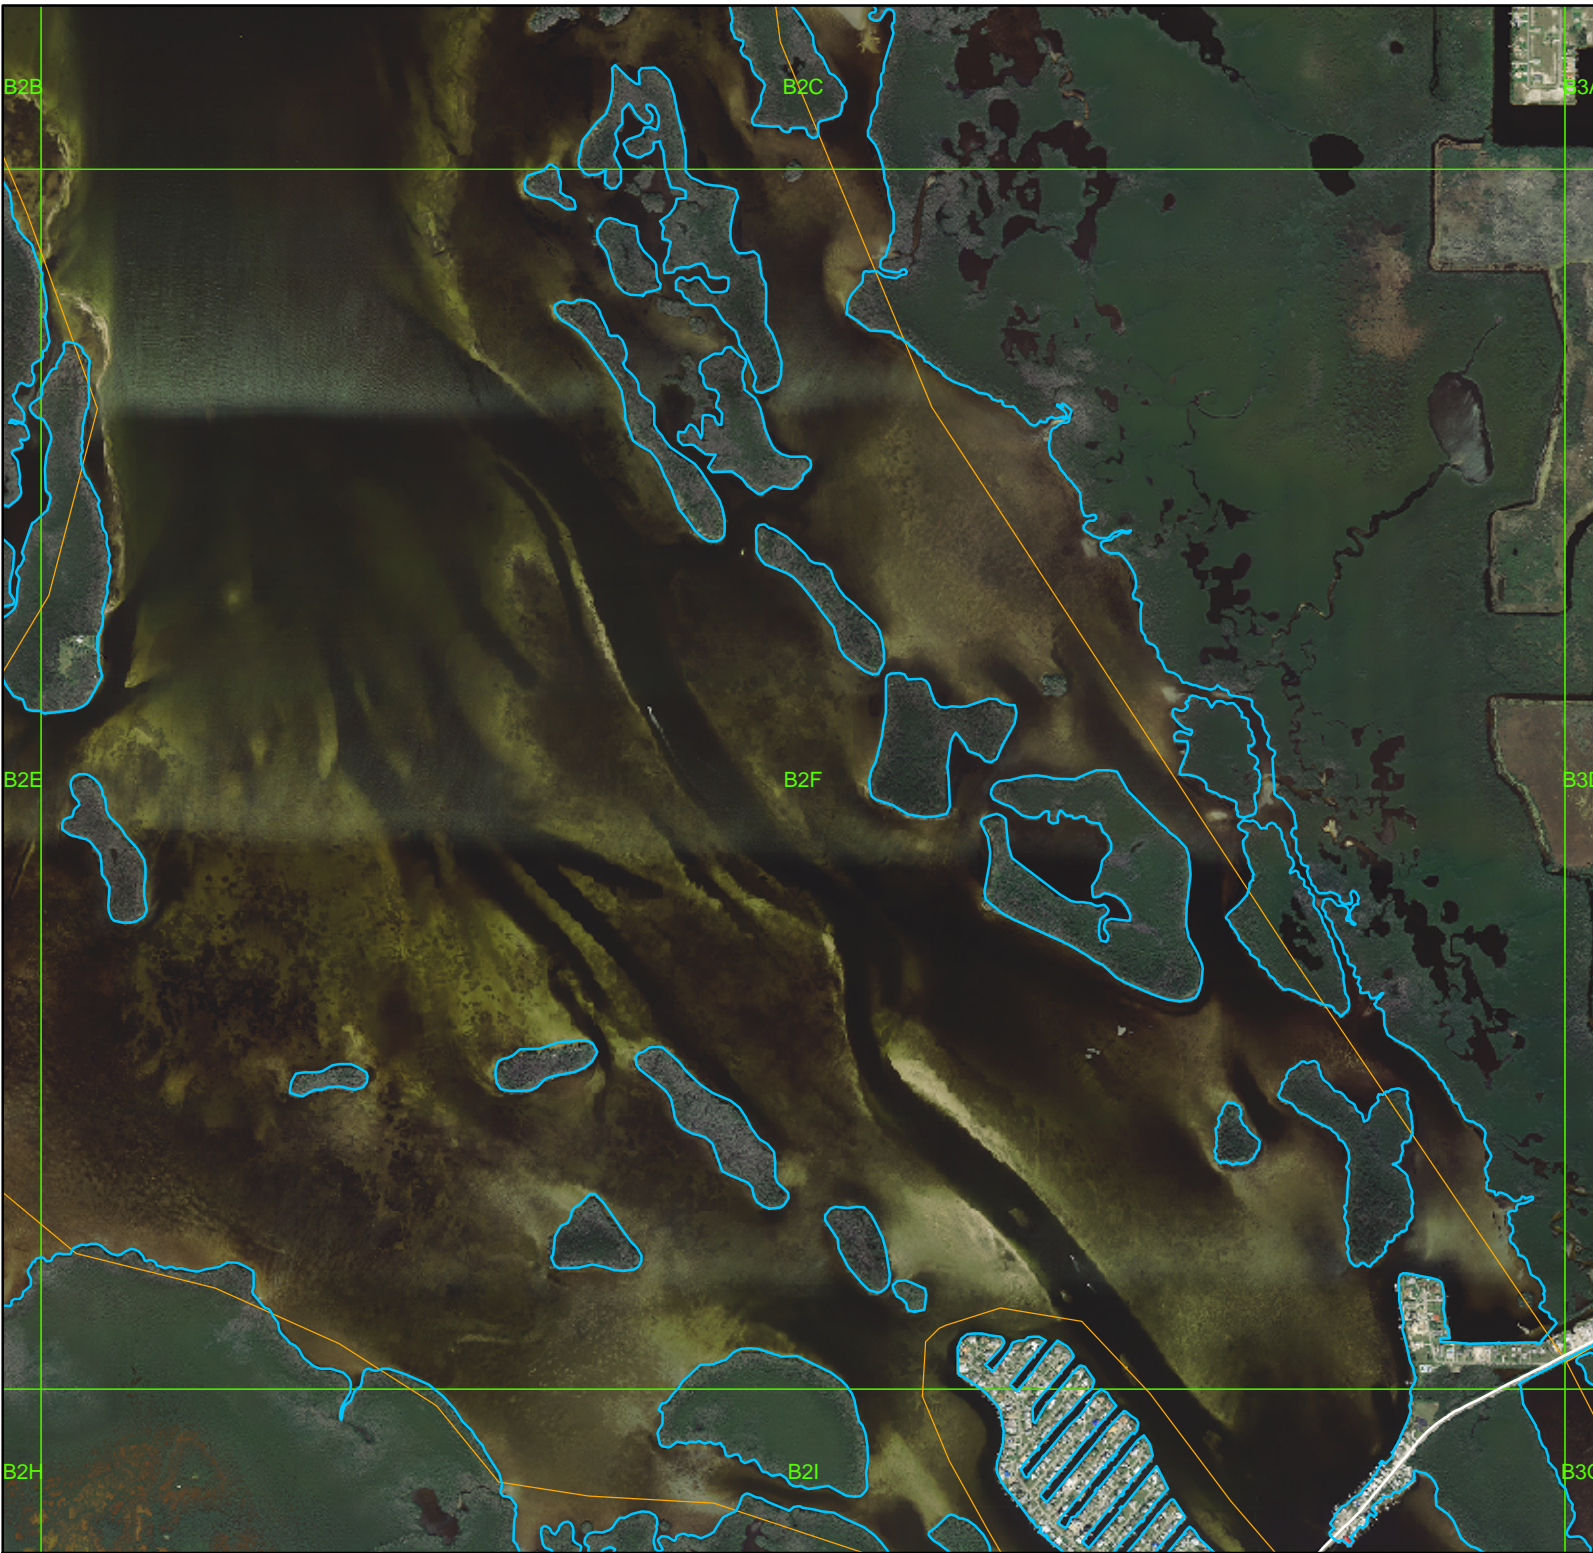

# Lee Co. Drainage Atlas

-  Drainage System
-  Watershed Boundaries
-  MapGrid6x5x9
-  Major Roads

0 0.15 0.3  
Miles

This information is provided "as is" without warranty of any kind and Lee County expressly disclaims all express and implied warranties. Lee County further does not warrant, guarantee or make any representations regarding the use, or the results of the use, of the information provided to you in terms of correctness, accuracy, reliability, timeliness, or otherwise. The entire risk as to the results and performance of any information provided by Lee County is entirely assumed by the user of the information.