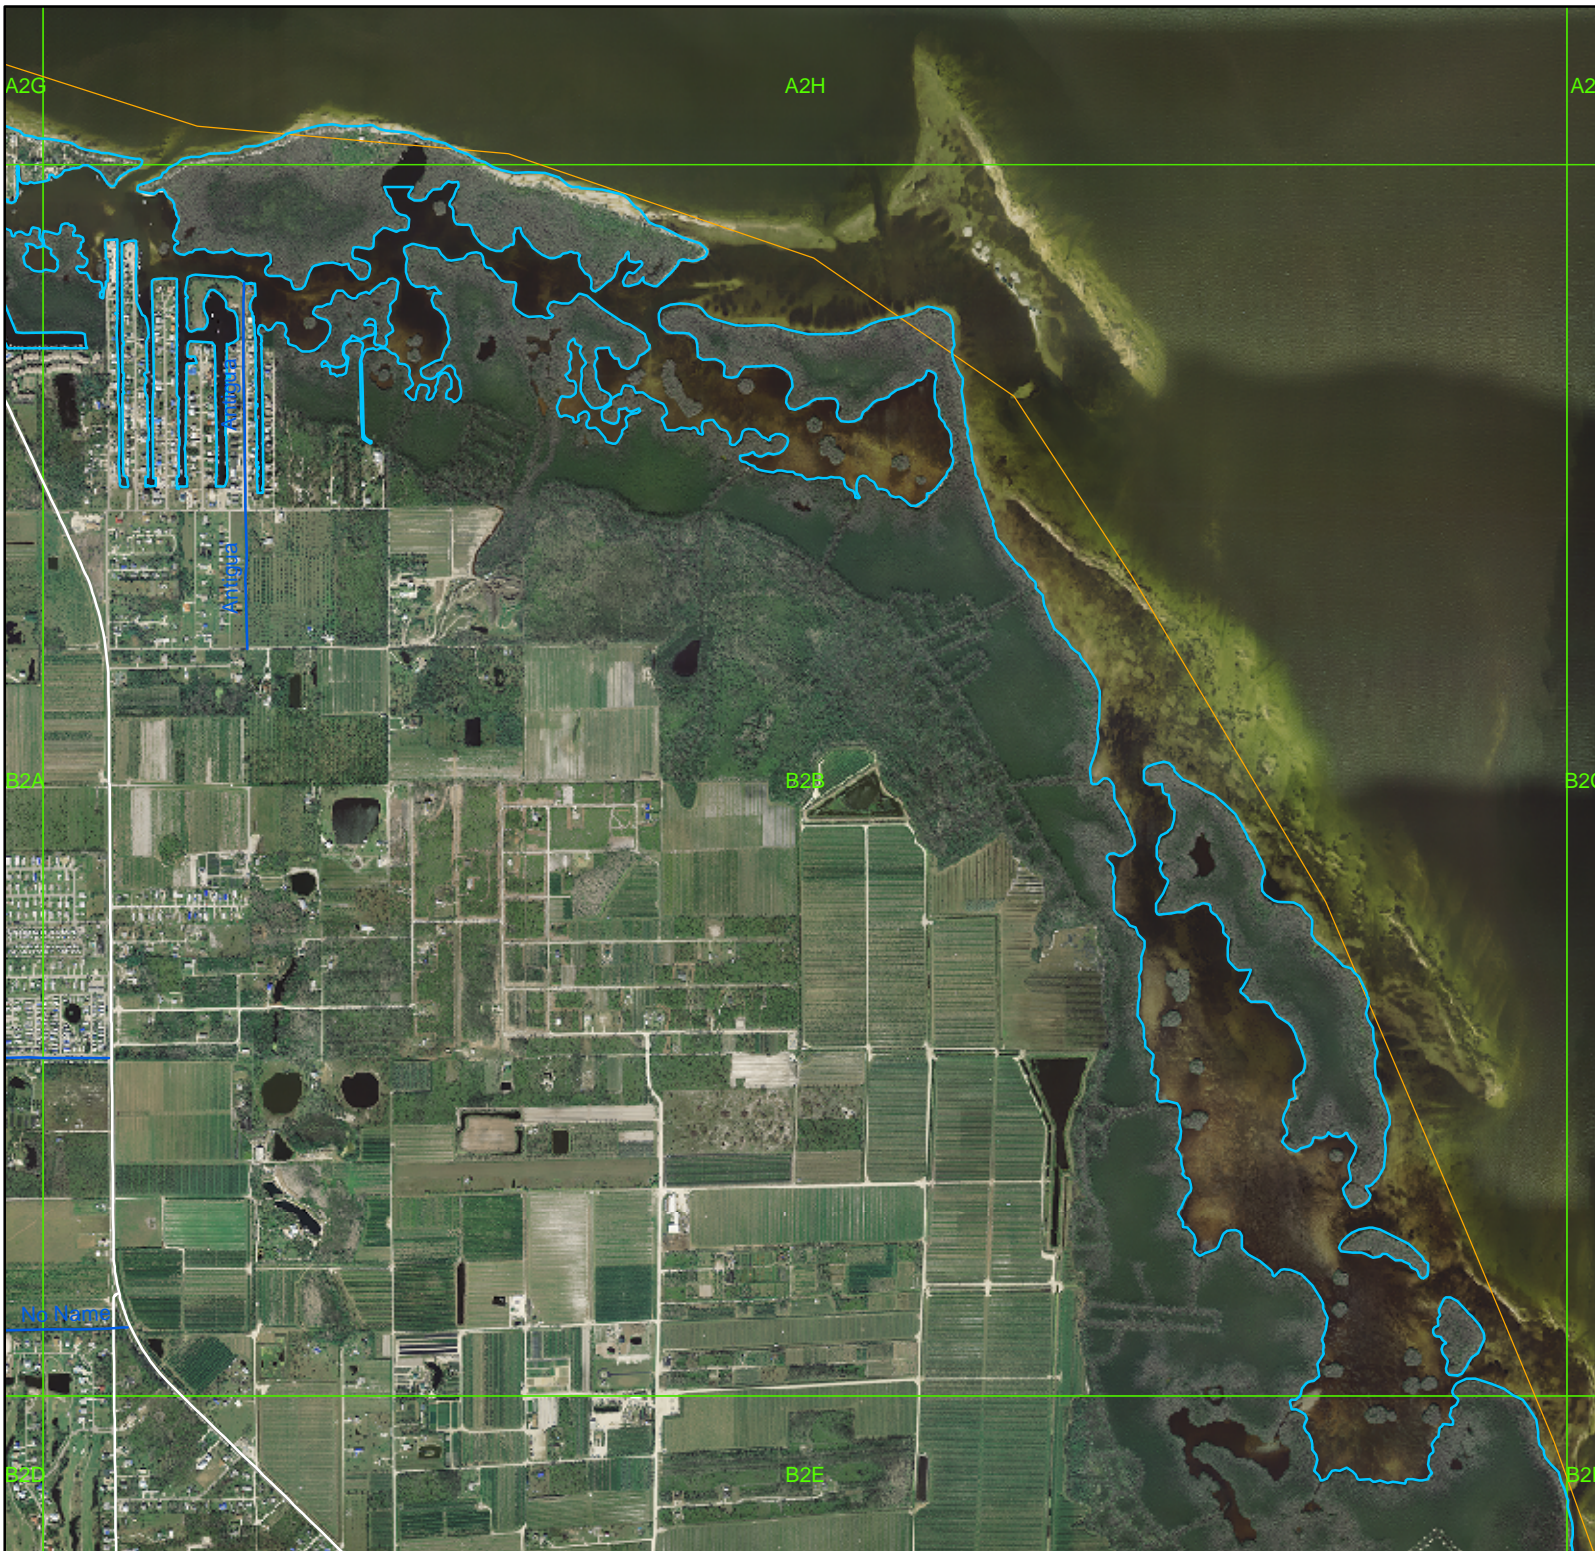

Lee Co. Drainage Atlas

-  Drainage System
-  Watershed Boundaries
-  MapGrid6x5x9
-  Major Roads

0 0.15 0.3
Miles

This information is provided "as is" without warranty of any kind and Lee County expressly disclaims all express and implied warranties. Lee County further does not warrant, guarantee or make any representations regarding the use, or the results of the use, of the information provided to you in terms of correctness, accuracy, reliability, timeliness, or otherwise. The entire risk as to the results and performance of any information provided by Lee County is entirely assumed by the user of the information.