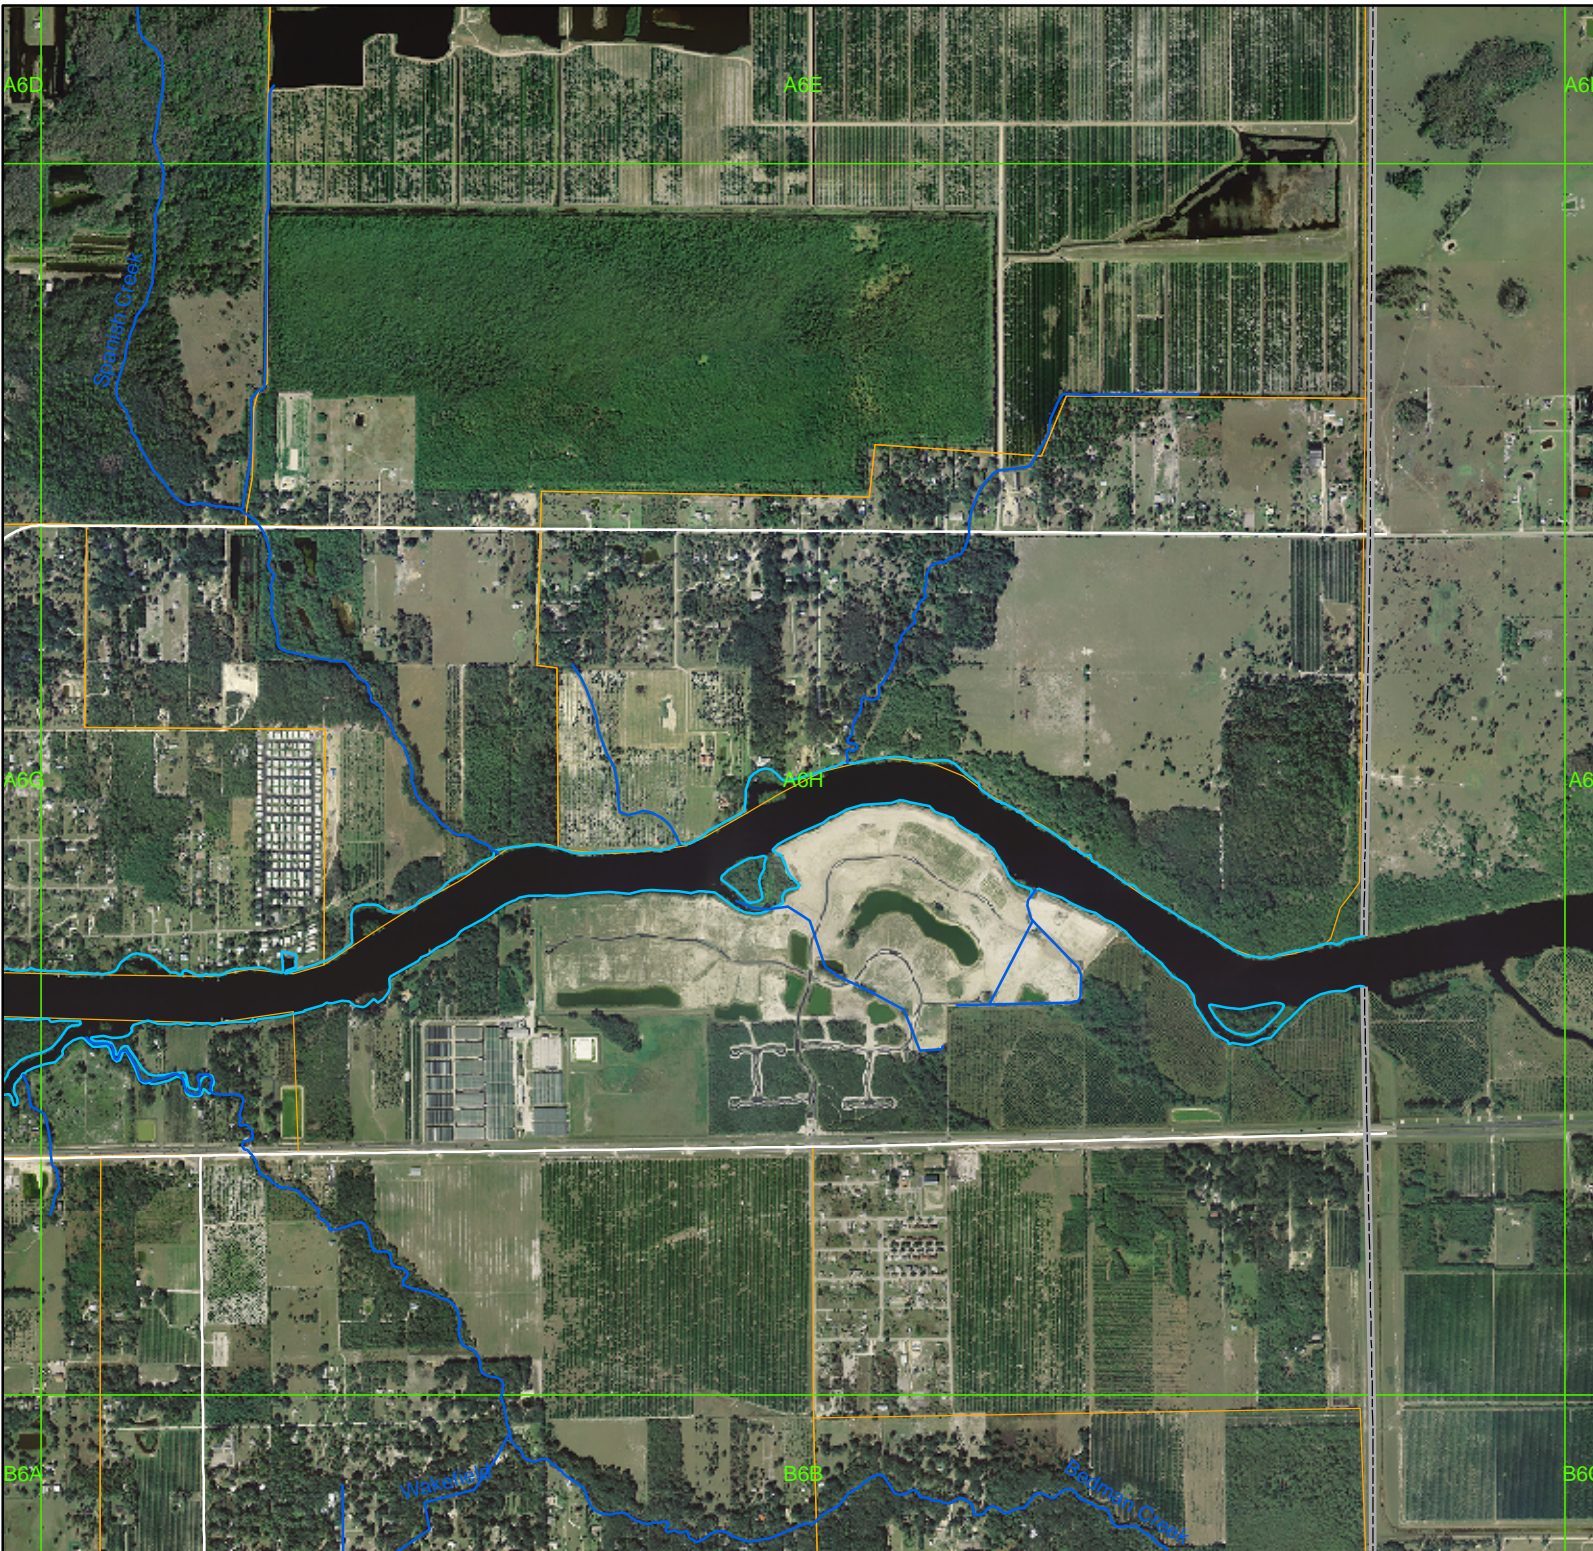

# Lee Co. Drainage Atlas

-  Drainage System
-  Watershed Boundaries
-  MapGrid6x5x9
-  Major Roads

0 0.15 0.3  
Miles

This information is provided "as is" without warranty of any kind and Lee County expressly disclaims all express and implied warranties. Lee County further does not warrant, guarantee or make any representations regarding the use, or the results of the use, of the information provided to you in terms of correctness, accuracy, reliability, timeliness, or otherwise. The entire risk as to the results and performance of any information provided by Lee County is entirely assumed by the user of the information.