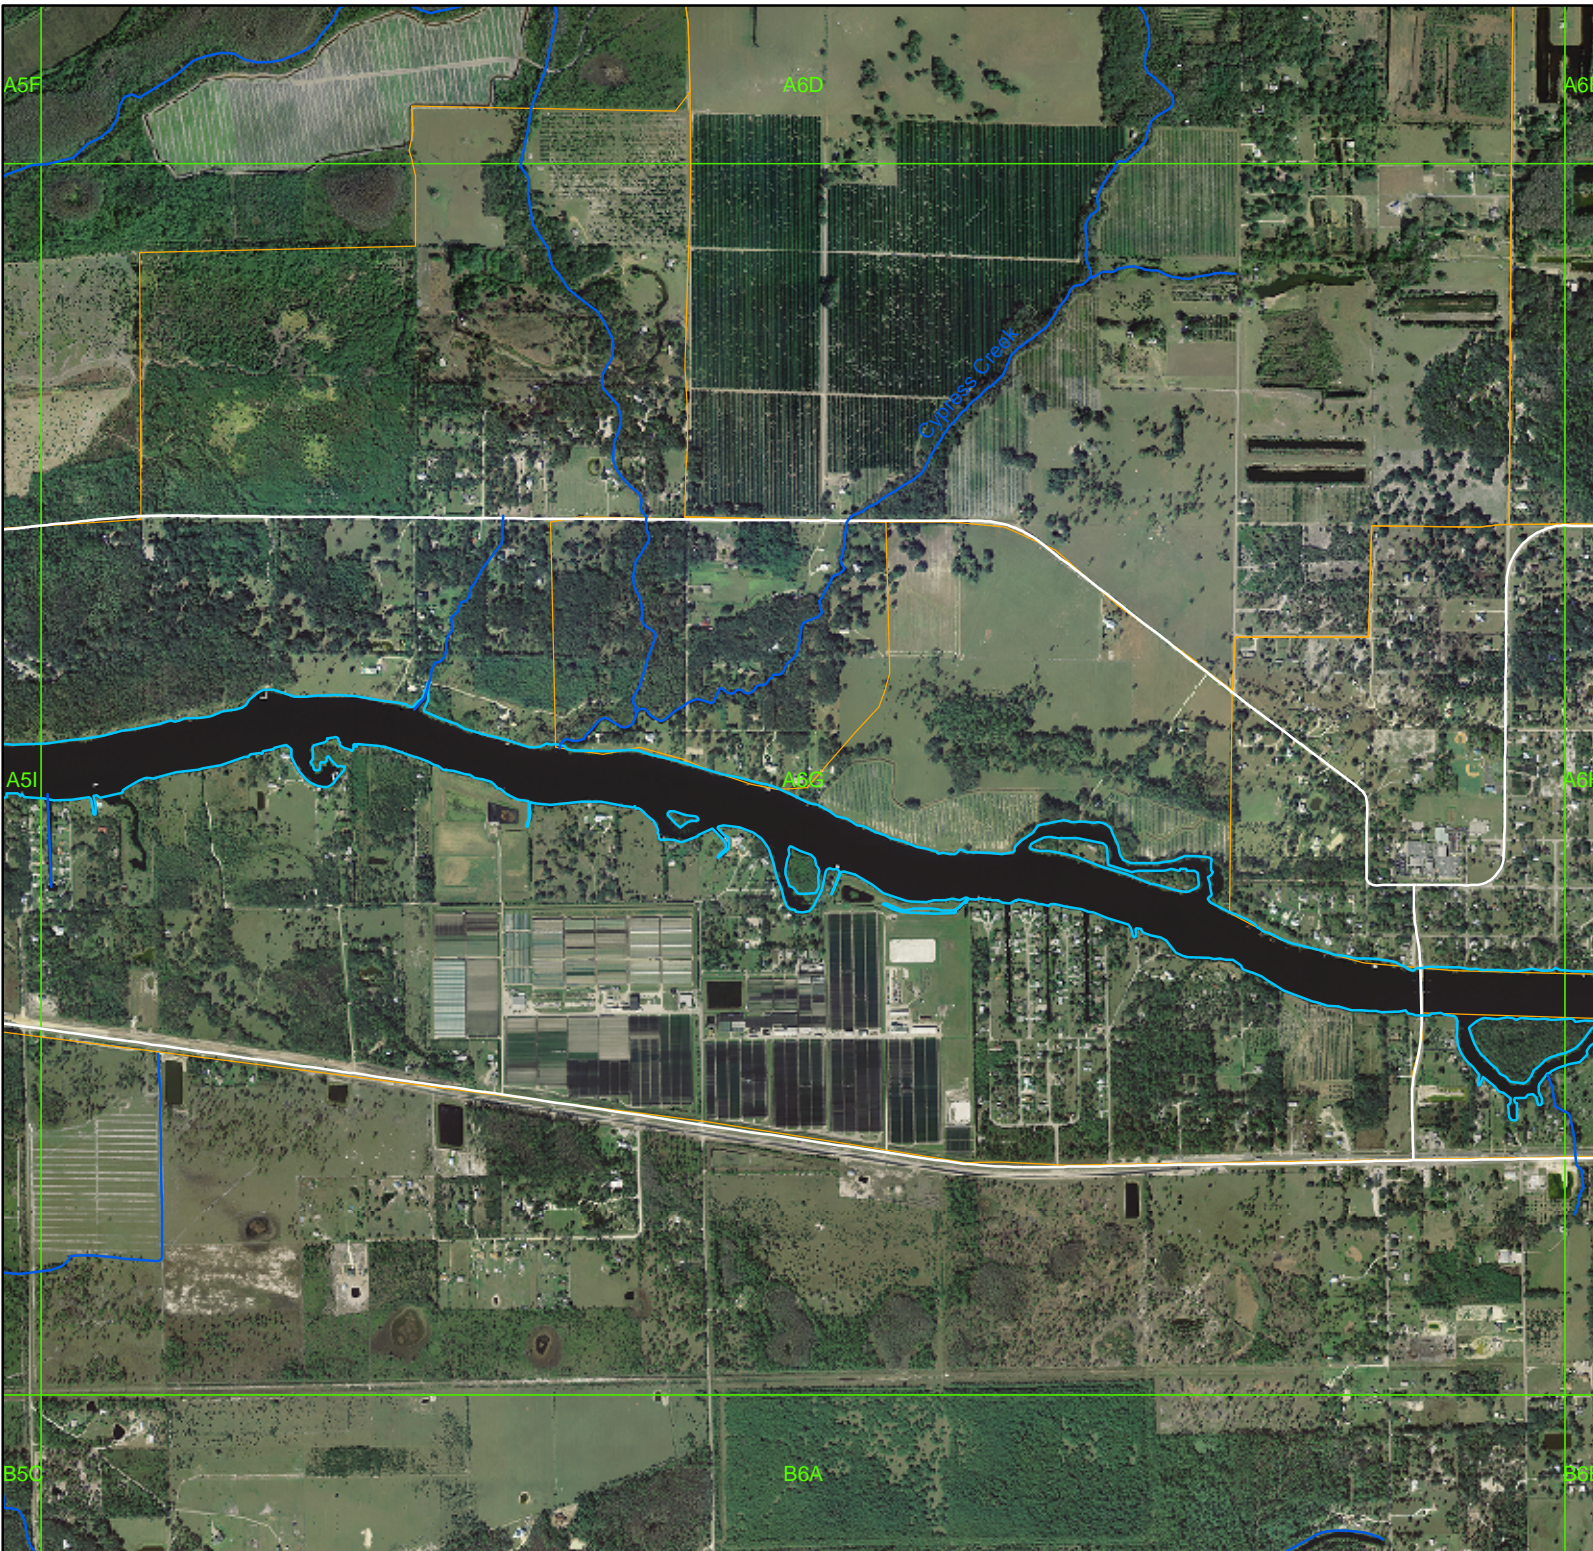

Lee Co. Drainage Atlas

-  Drainage System
-  Watershed Boundaries
-  MapGrid6x5x9
-  Major Roads

0 0.15 0.3
Miles

This information is provided "as is" without warranty of any kind and Lee County expressly disclaims all express and implied warranties. Lee County further does not warrant, guarantee or make any representations regarding the use, or the results of the use, of the information provided to you in terms of correctness, accuracy, reliability, timeliness, or otherwise. The entire risk as to the results and performance of any information provided by Lee County is entirely assumed by the user of the information.