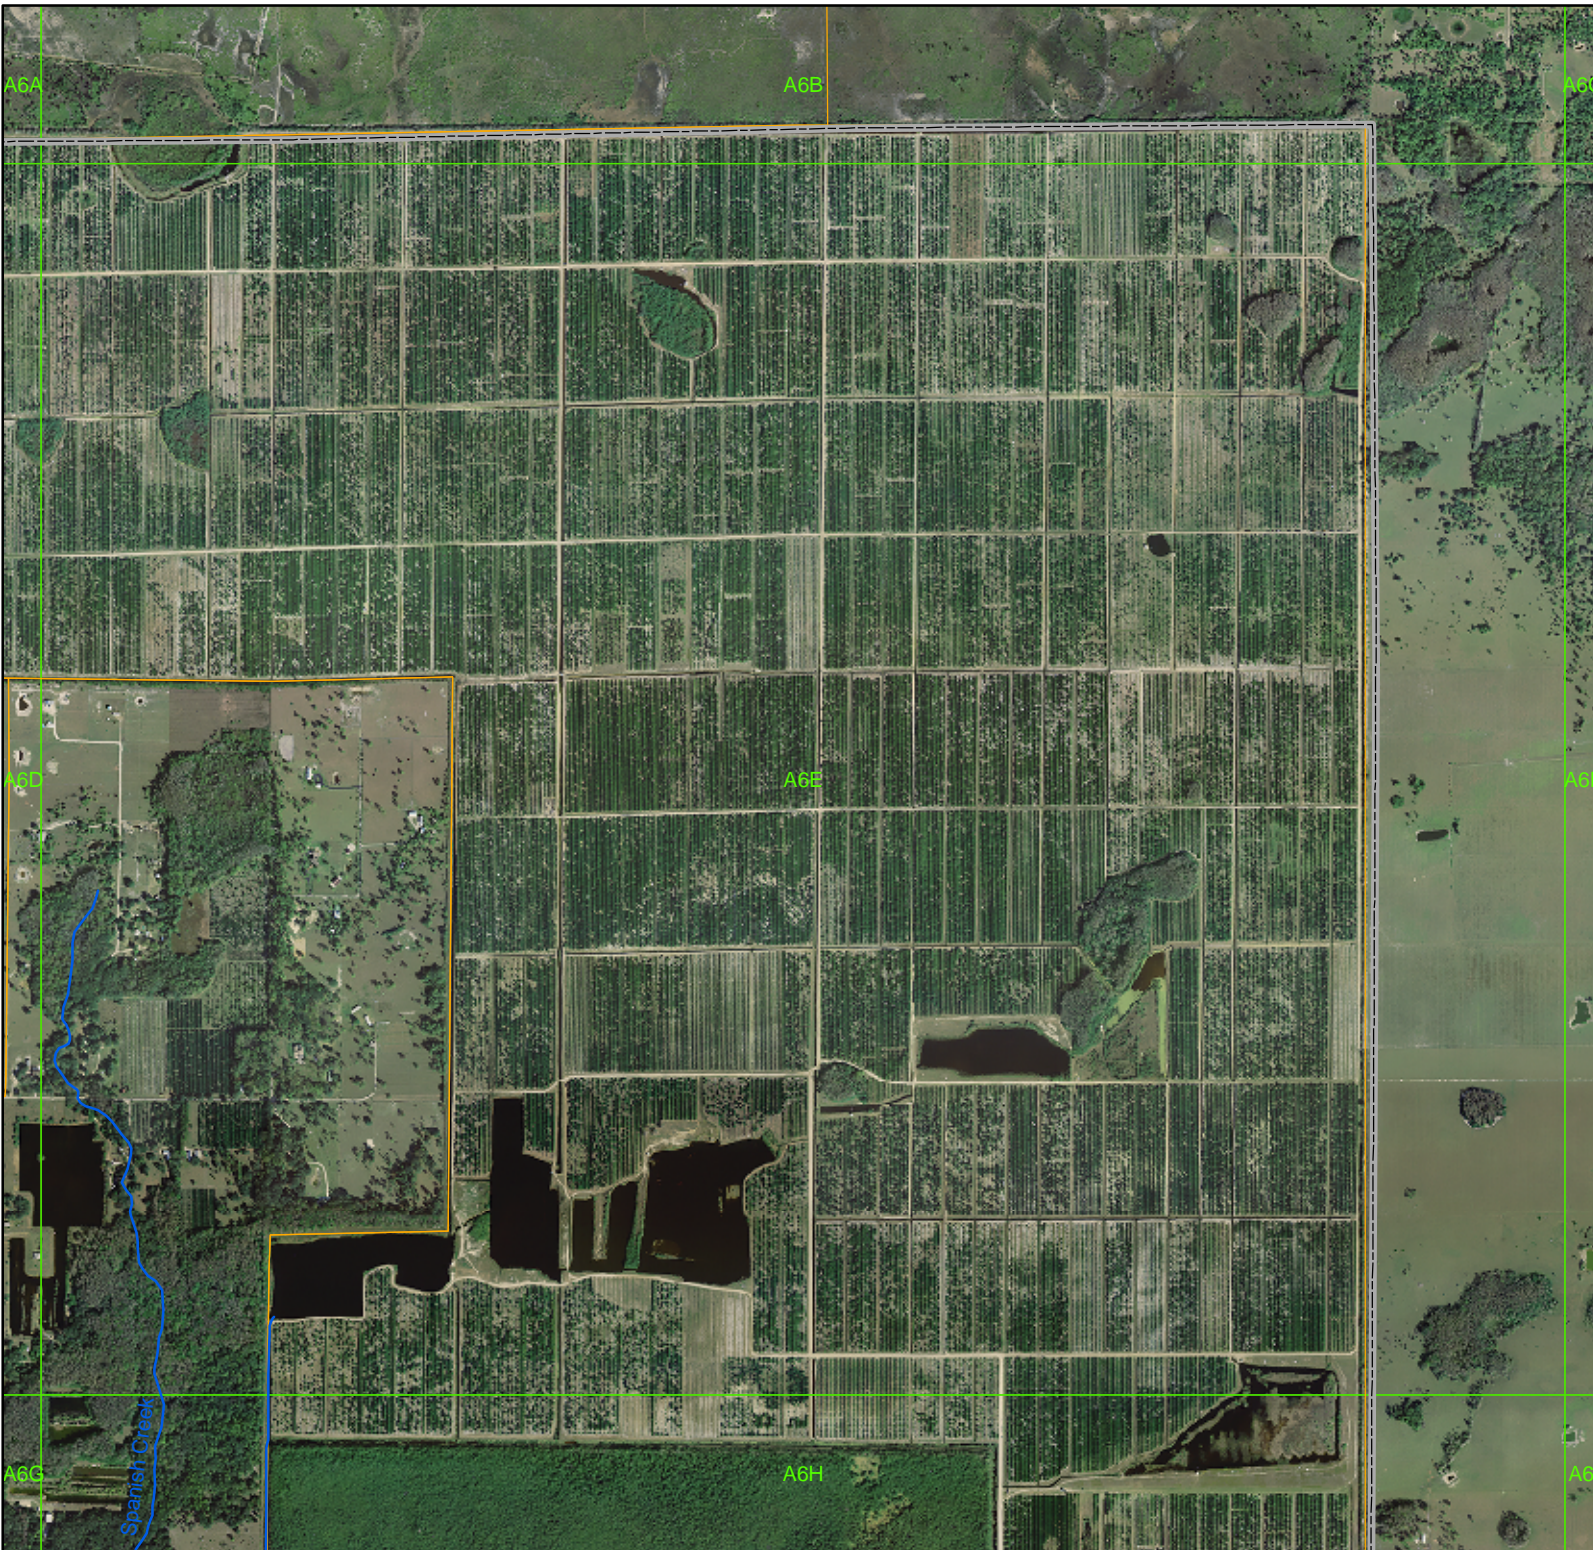

Lee Co. Drainage Atlas

-  Drainage System
-  Watershed Boundaries
-  MapGrid6x5x9
-  Major Roads

0 0.15 0.3
Miles

This information is provided "as is" without warranty of any kind and Lee County expressly disclaims all express and implied warranties. Lee County further does not warrant, guarantee or make any representations regarding the use, or the results of the use, of the information provided to you in terms of correctness, accuracy, reliability, timeliness, or otherwise. The entire risk as to the results and performance of any information provided by Lee County is entirely assumed by the user of the information.