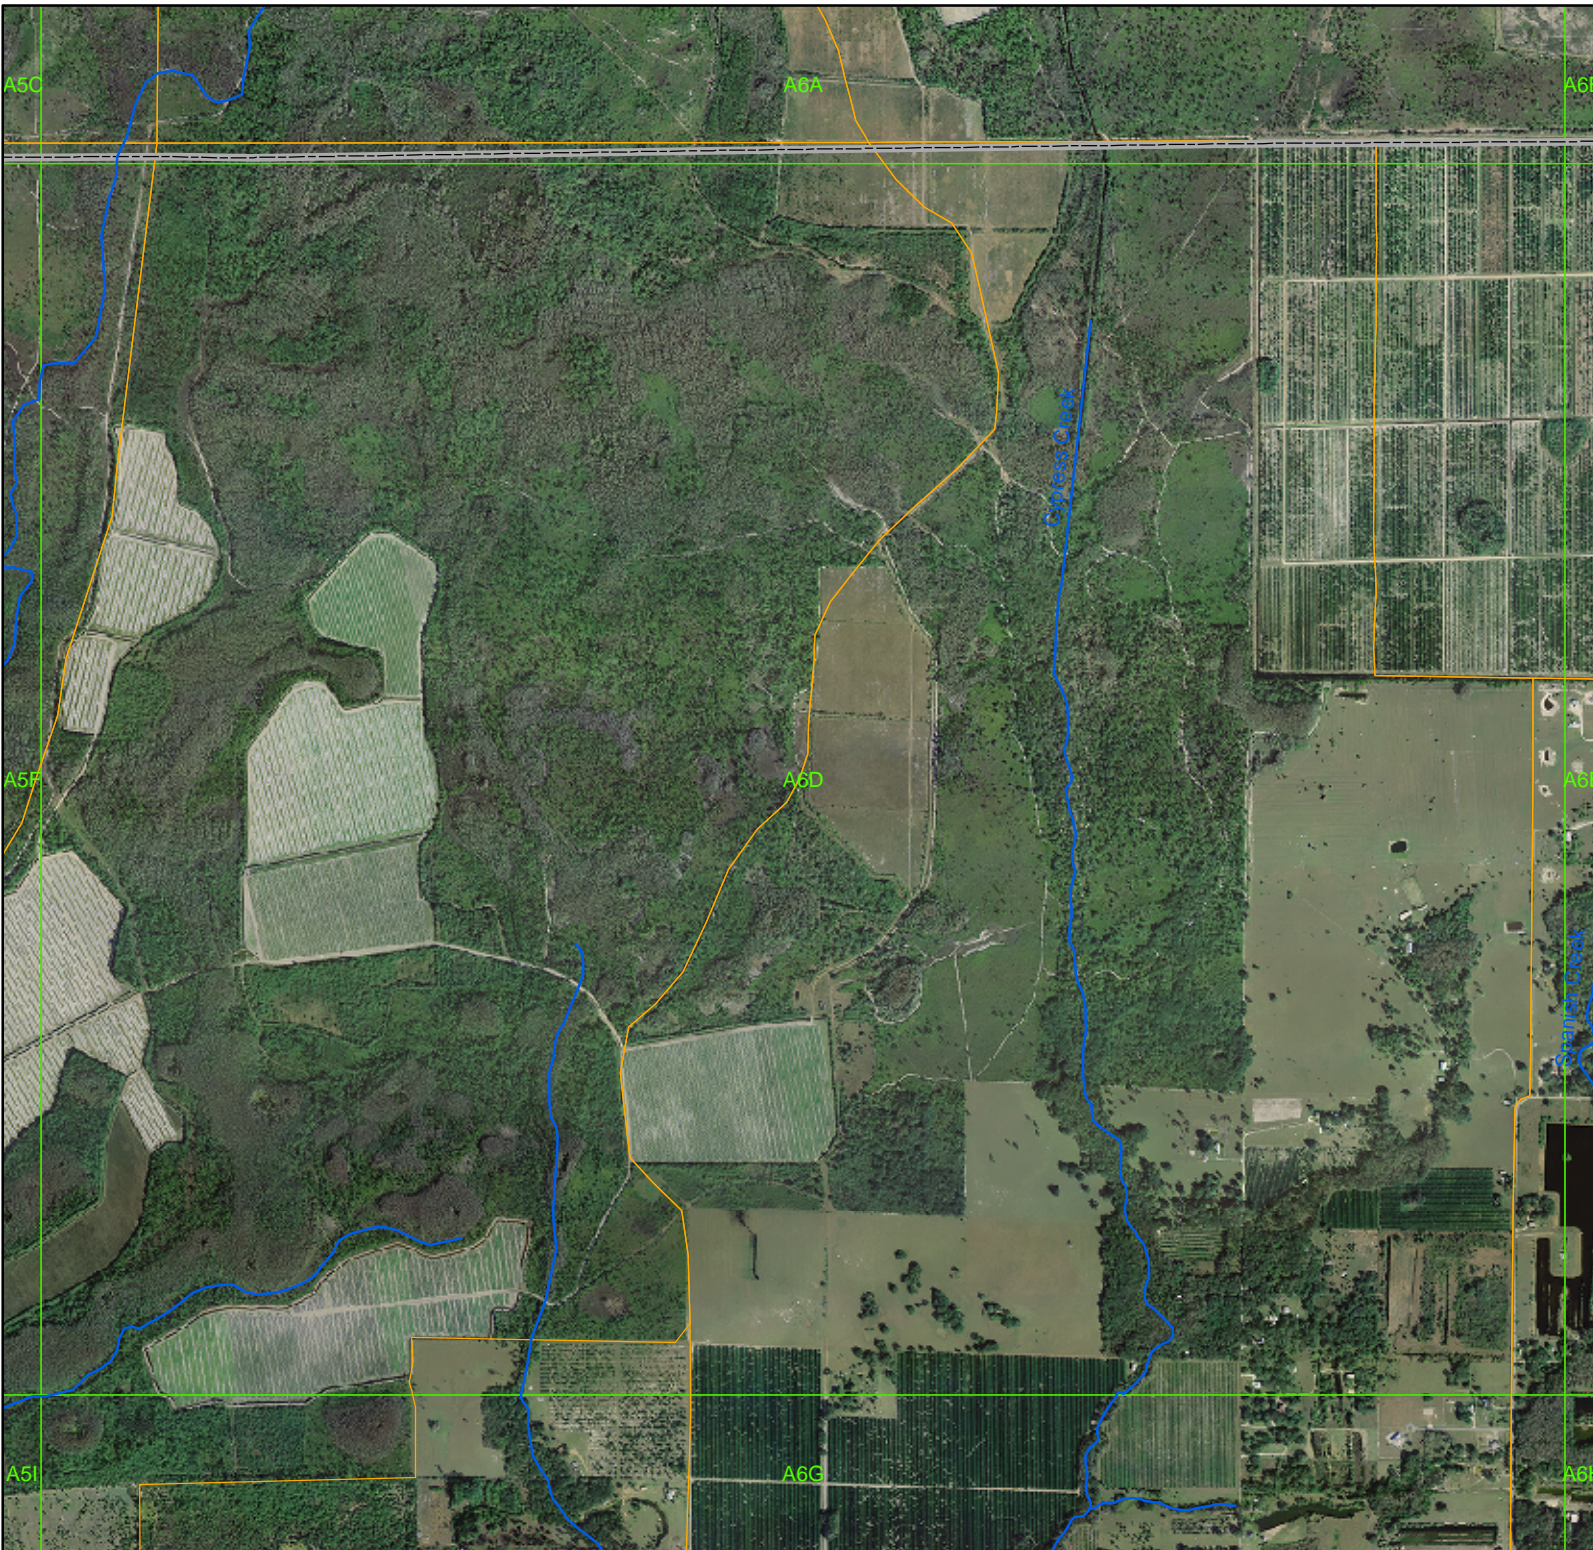

Lee Co. Drainage Atlas

-  Drainage System
-  Watershed Boundaries
-  MapGrid6x5x9
-  Major Roads

0 0.15 0.3
Miles

This information is provided "as is" without warranty of any kind and Lee County expressly disclaims all express and implied warranties. Lee County further does not warrant, guarantee or make any representations regarding the use, or the results of the use, of the information provided to you in terms of correctness, accuracy, reliability, timeliness, or otherwise. The entire risk as to the results and performance of any information provided by Lee County is entirely assumed by the user of the information.