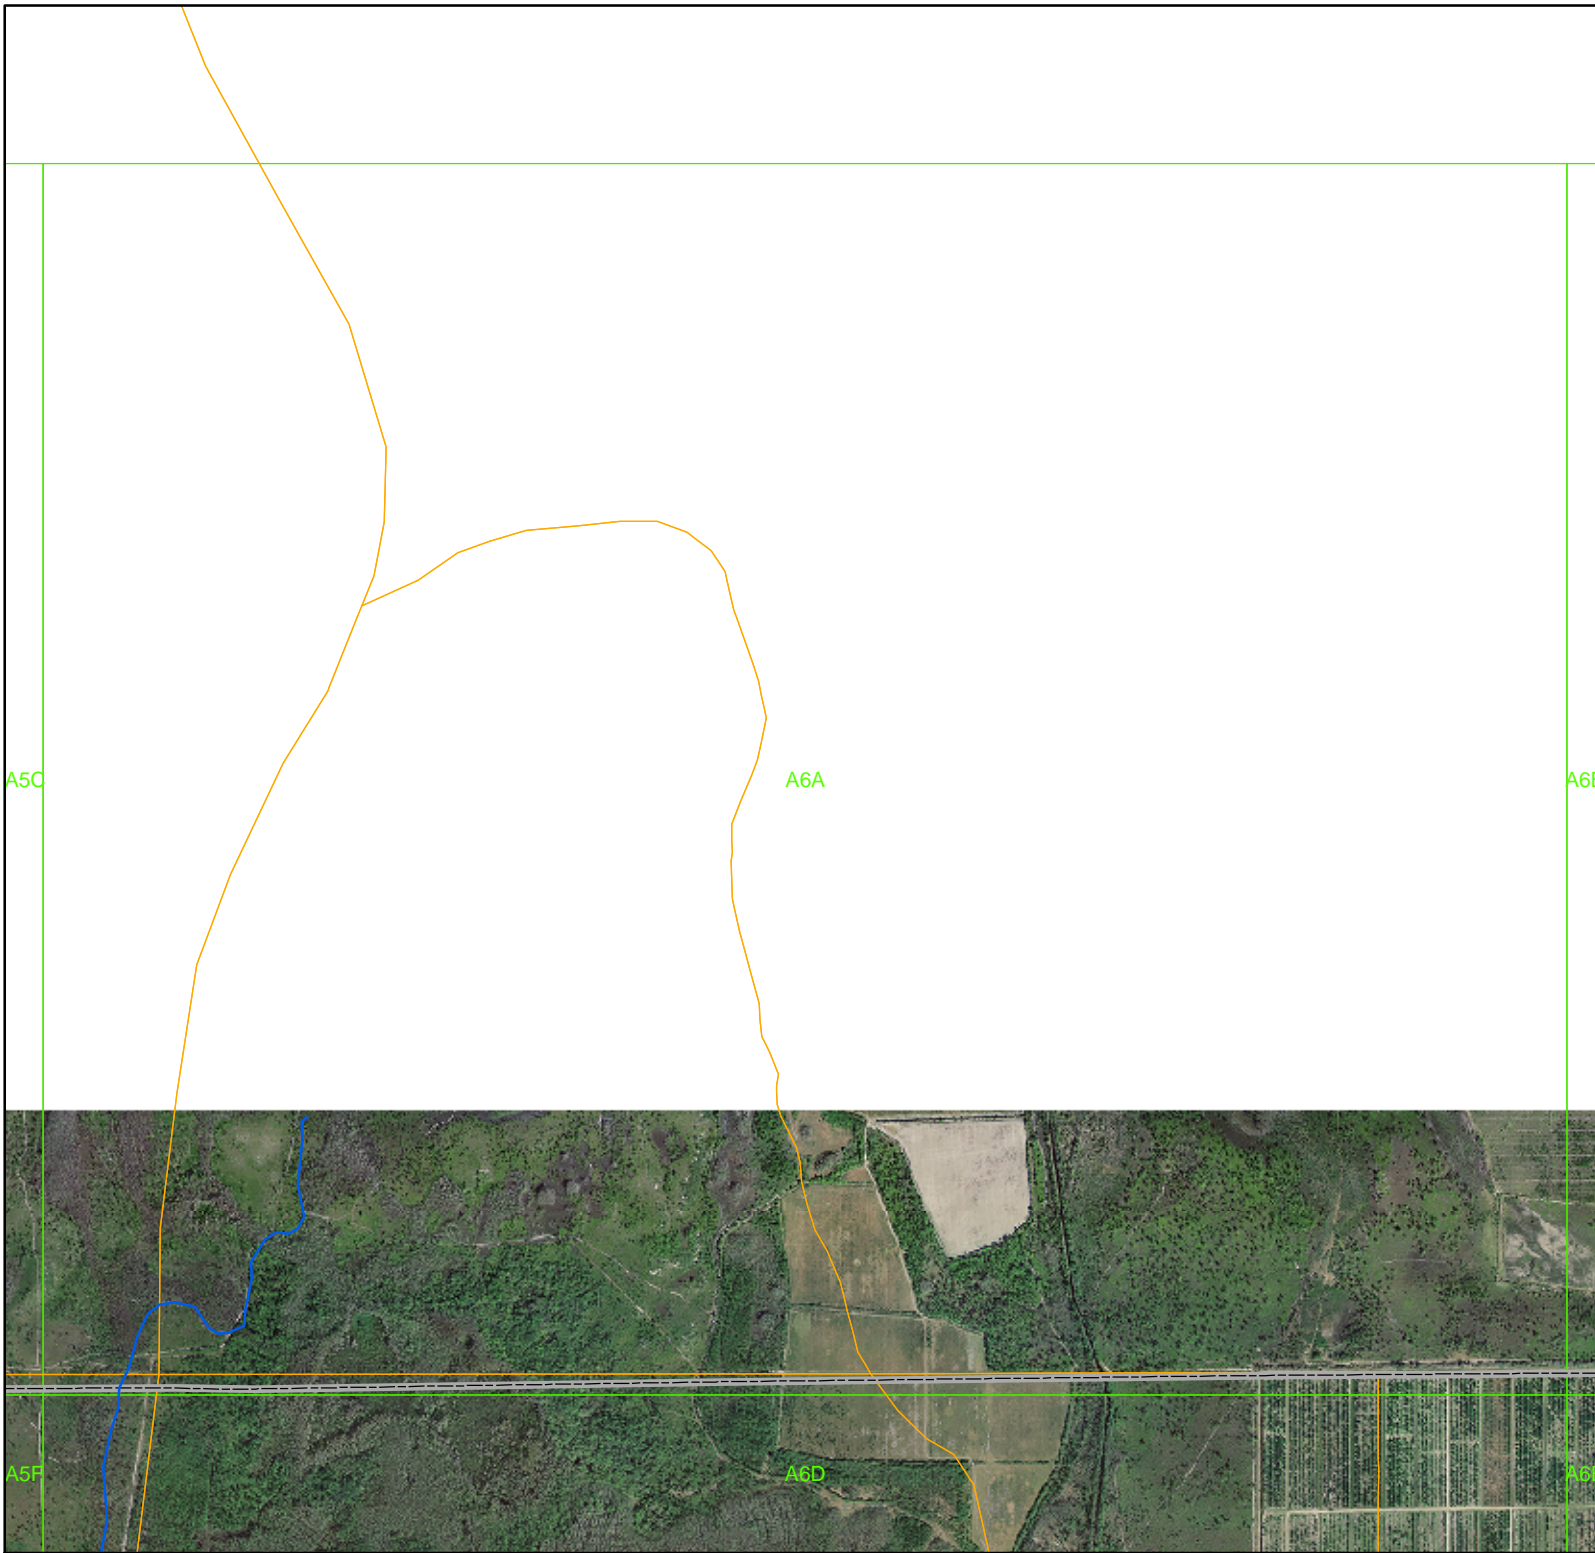

Lee Co. Drainage Atlas

-  Drainage System
-  Watershed Boundaries
-  MapGrid6x5x9
-  Major Roads

0 0.15 0.3
Miles

This information is provided "as is" without warranty of any kind and Lee County expressly disclaims all express and implied warranties. Lee County further does not warrant, guarantee or make any representations regarding the use, or the results of the use, of the information provided to you in terms of correctness, accuracy, reliability, timeliness, or otherwise. The entire risk as to the results and performance of any information provided by Lee County is entirely assumed by the user of the information.