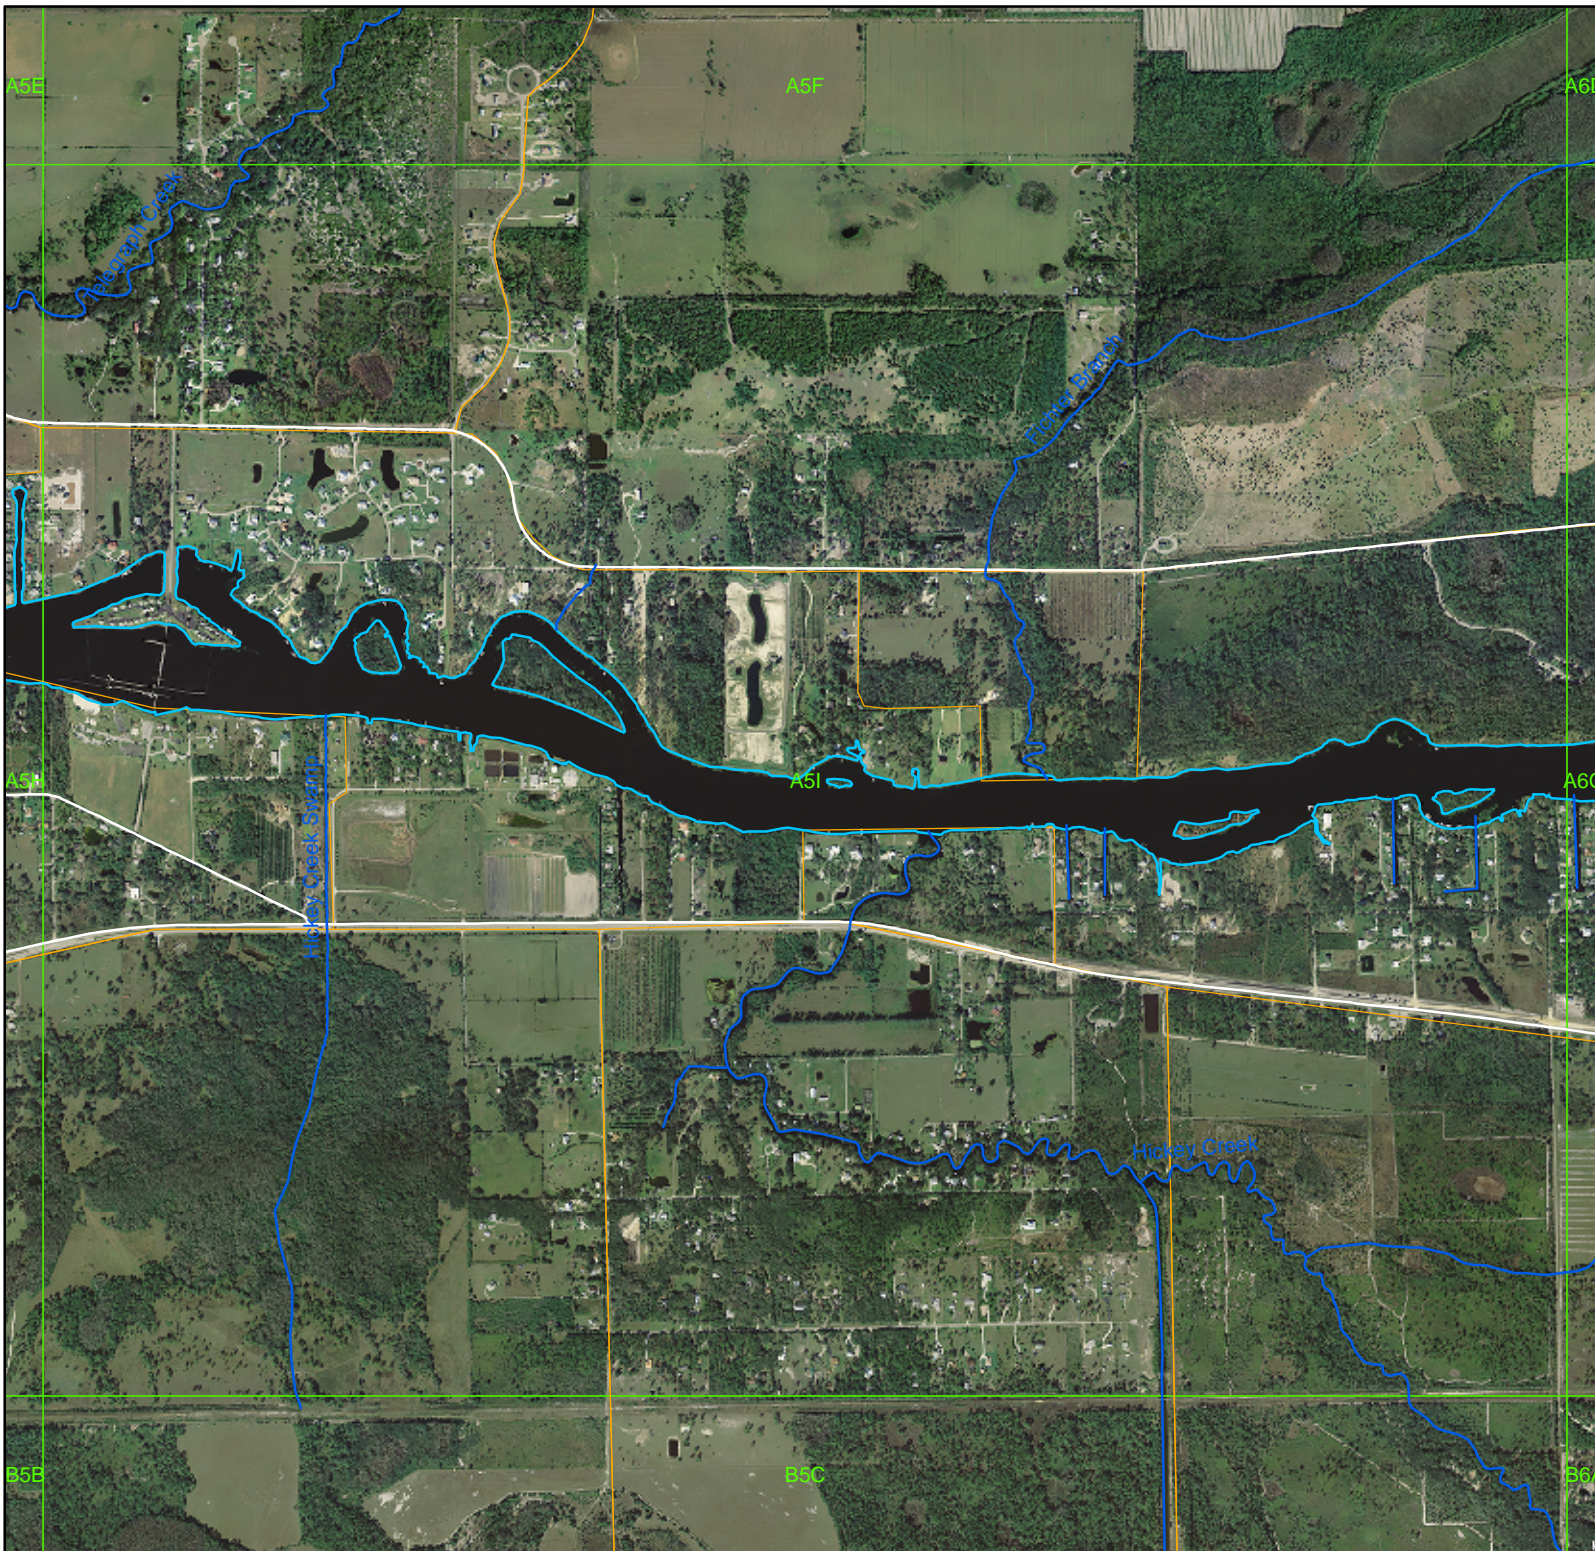

Lee Co. Drainage Atlas

-  Drainage System
-  Watershed Boundaries
-  MapGrid6x5x9
-  Major Roads

0 0.15 0.3
Miles

This information is provided "as is" without warranty of any kind and Lee County expressly disclaims all express and implied warranties. Lee County further does not warrant, guarantee or make any representations regarding the use, or the results of the use, of the information provided to you in terms of correctness, accuracy, reliability, timeliness, or otherwise. The entire risk as to the results and performance of any information provided by Lee County is entirely assumed by the user of the information.