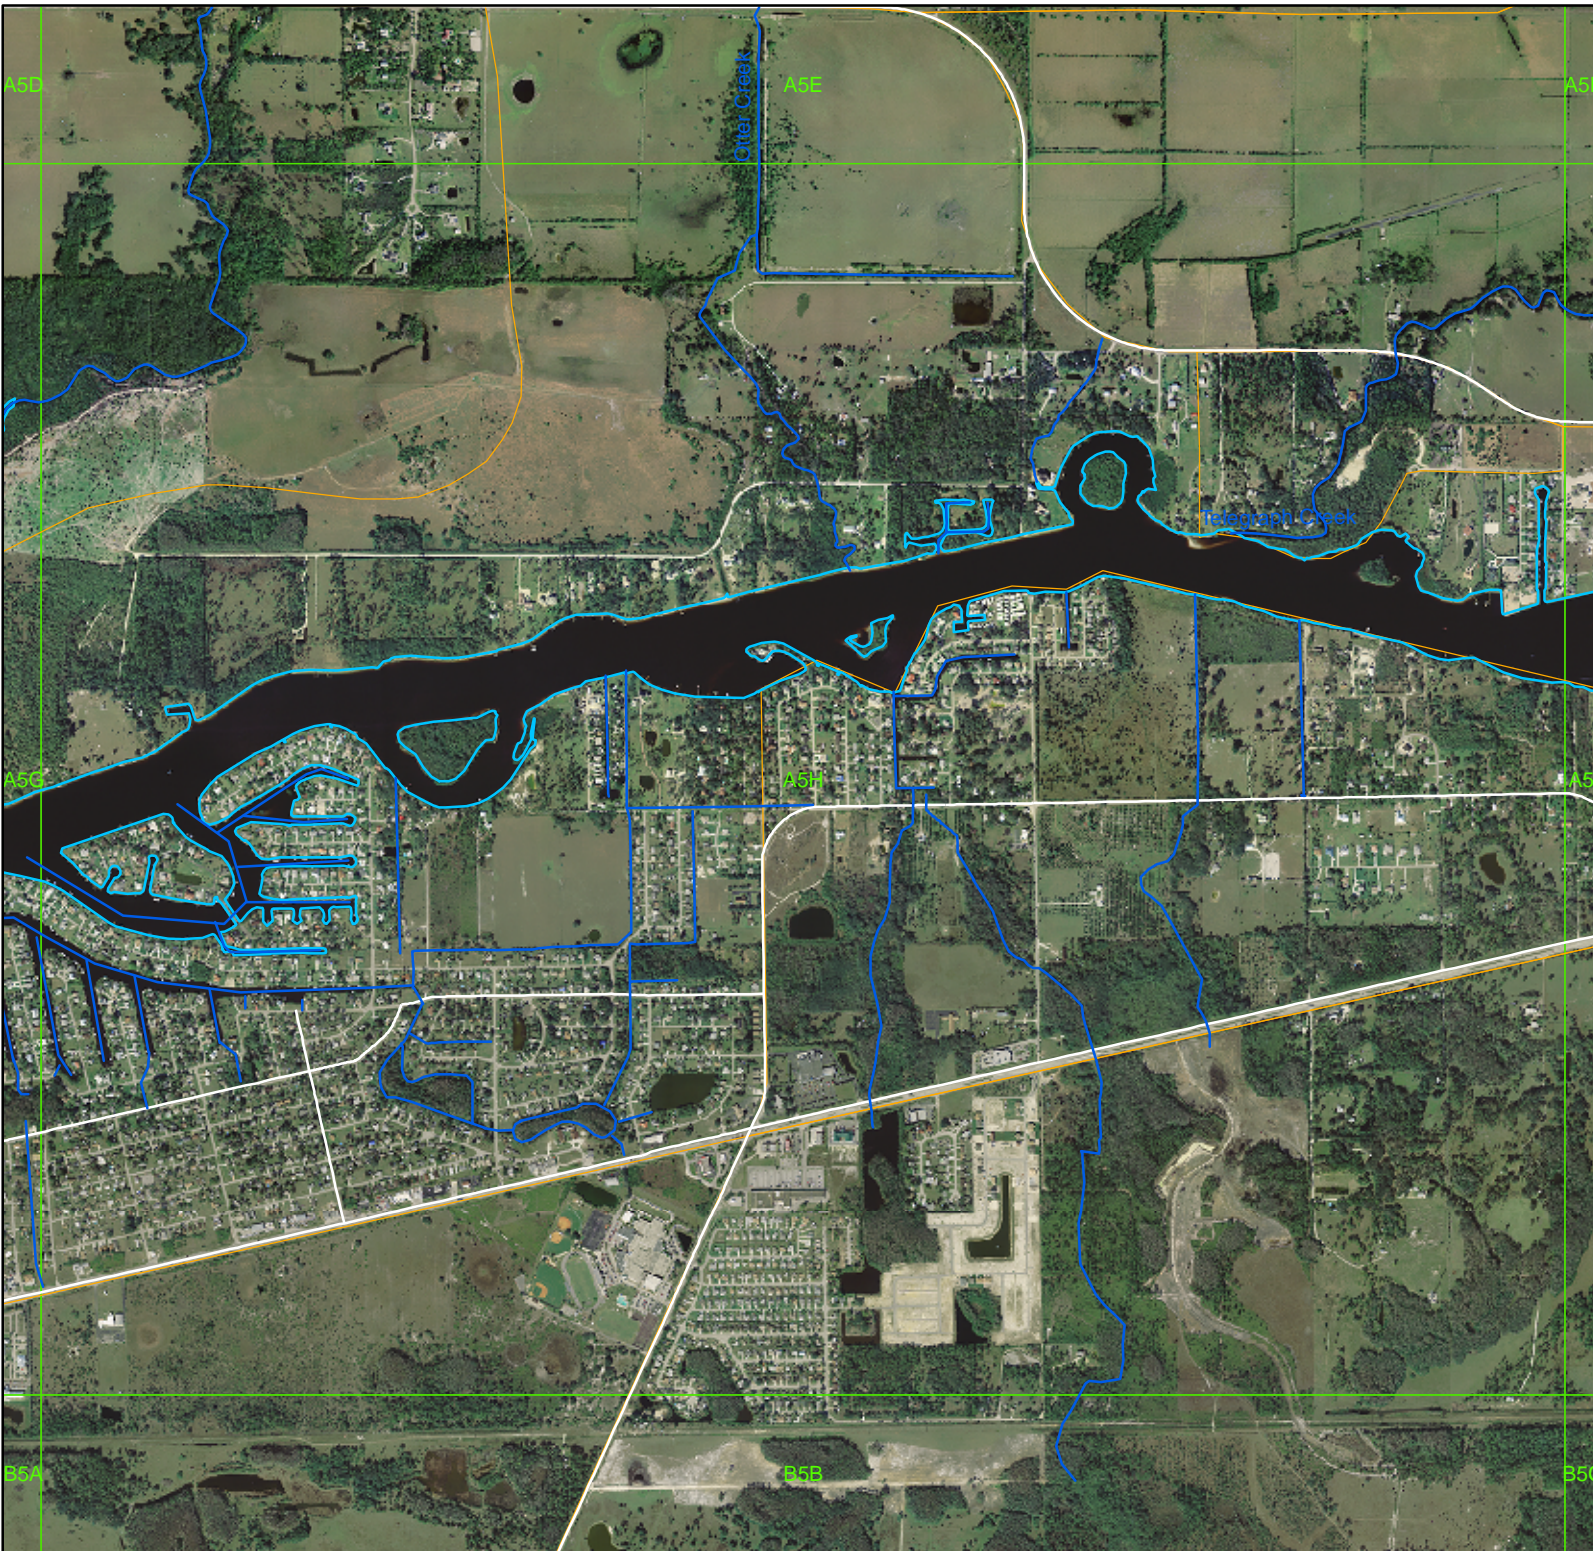

Lee Co. Drainage Atlas

-  Drainage System
-  Watershed Boundaries
-  MapGrid6x5x9
-  Major Roads

0 0.15 0.3
Miles

This information is provided "as is" without warranty of any kind and Lee County expressly disclaims all express and implied warranties. Lee County further does not warrant, guarantee or make any representations regarding the use, or the results of the use, of the information provided to you in terms of correctness, accuracy, reliability, timeliness, or otherwise. The entire risk as to the results and performance of any information provided by Lee County is entirely assumed by the user of the information.