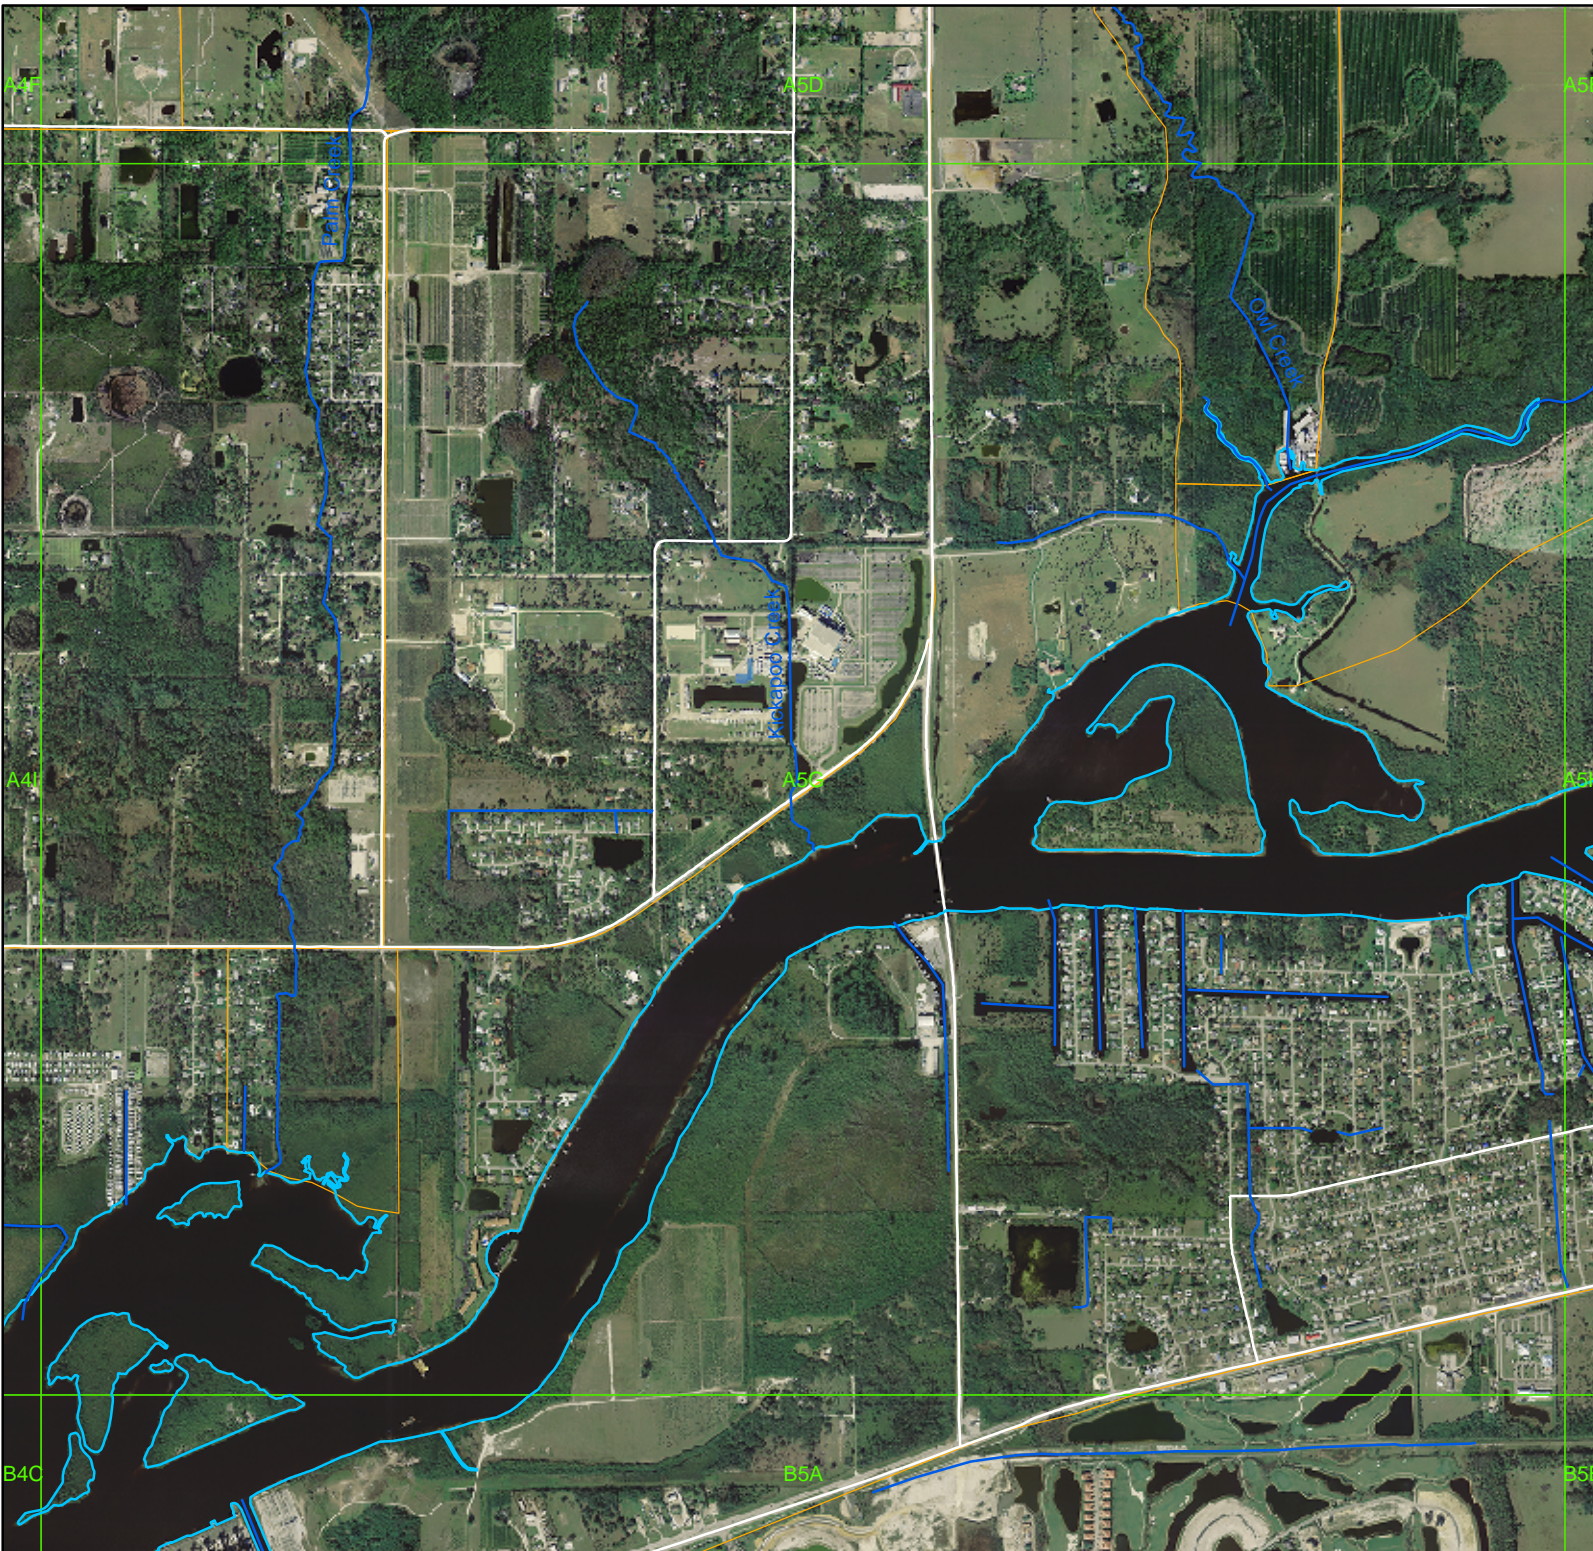

Lee Co. Drainage Atlas

-  Drainage System
-  Watershed Boundaries
-  MapGrid6x5x9
-  Major Roads

0 0.15 0.3
Miles

This information is provided "as is" without warranty of any kind and Lee County expressly disclaims all express and implied warranties. Lee County further does not warrant, guarantee or make any representations regarding the use, or the results of the use, of the information provided to you in terms of correctness, accuracy, reliability, timeliness, or otherwise. The entire risk as to the results and performance of any information provided by Lee County is entirely assumed by the user of the information.