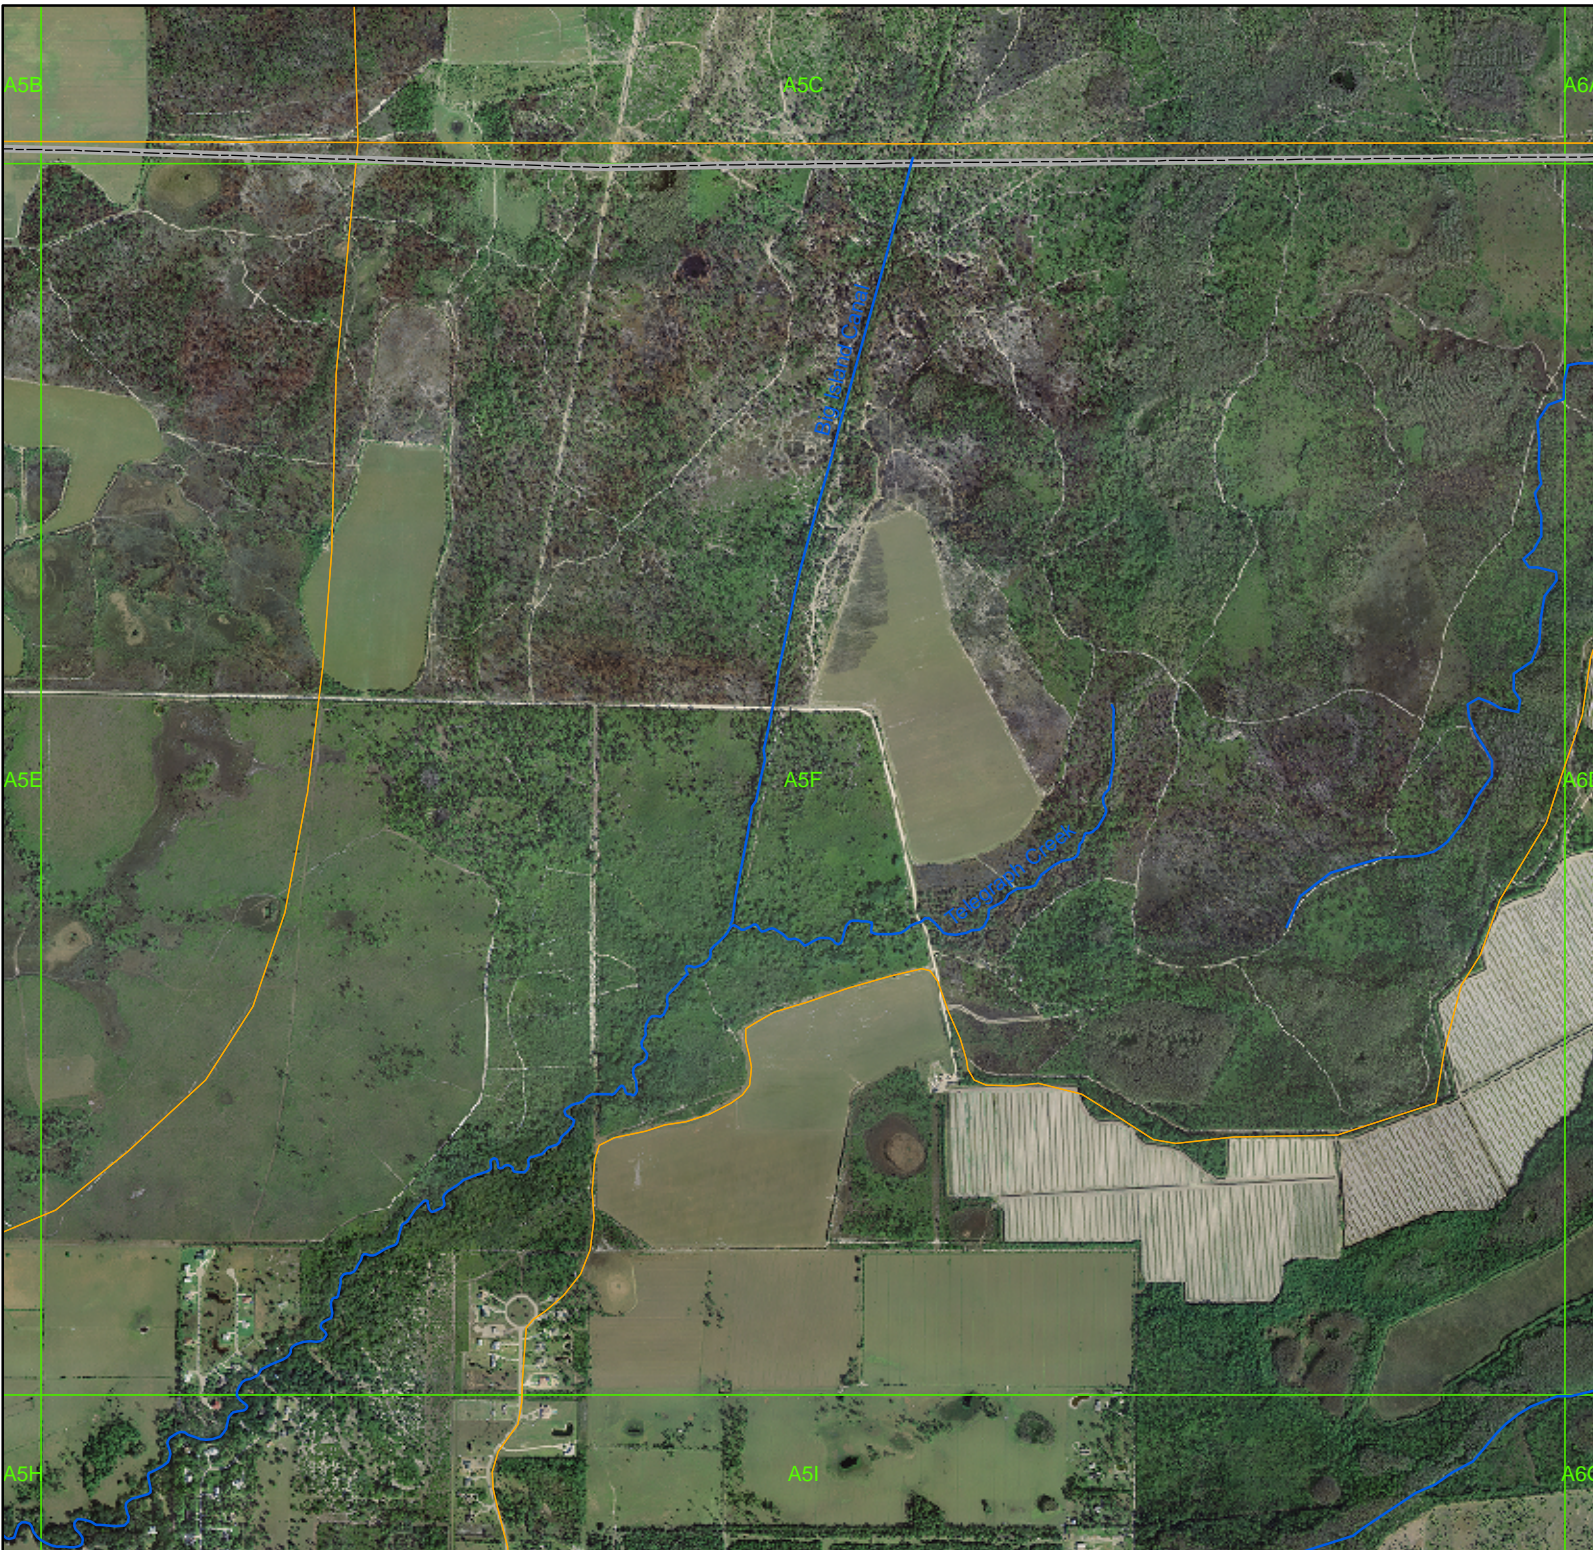

# Lee Co. Drainage Atlas

-  Drainage System
-  Watershed Boundaries
-  MapGrid6x5x9
-  Major Roads

0 0.15 0.3  
Miles

This information is provided "as is" without warranty of any kind and Lee County expressly disclaims all express and implied warranties. Lee County further does not warrant, guarantee or make any representations regarding the use, or the results of the use, of the information provided to you in terms of correctness, accuracy, reliability, timeliness, or otherwise. The entire risk as to the results and performance of any information provided by Lee County is entirely assumed by the user of the information.