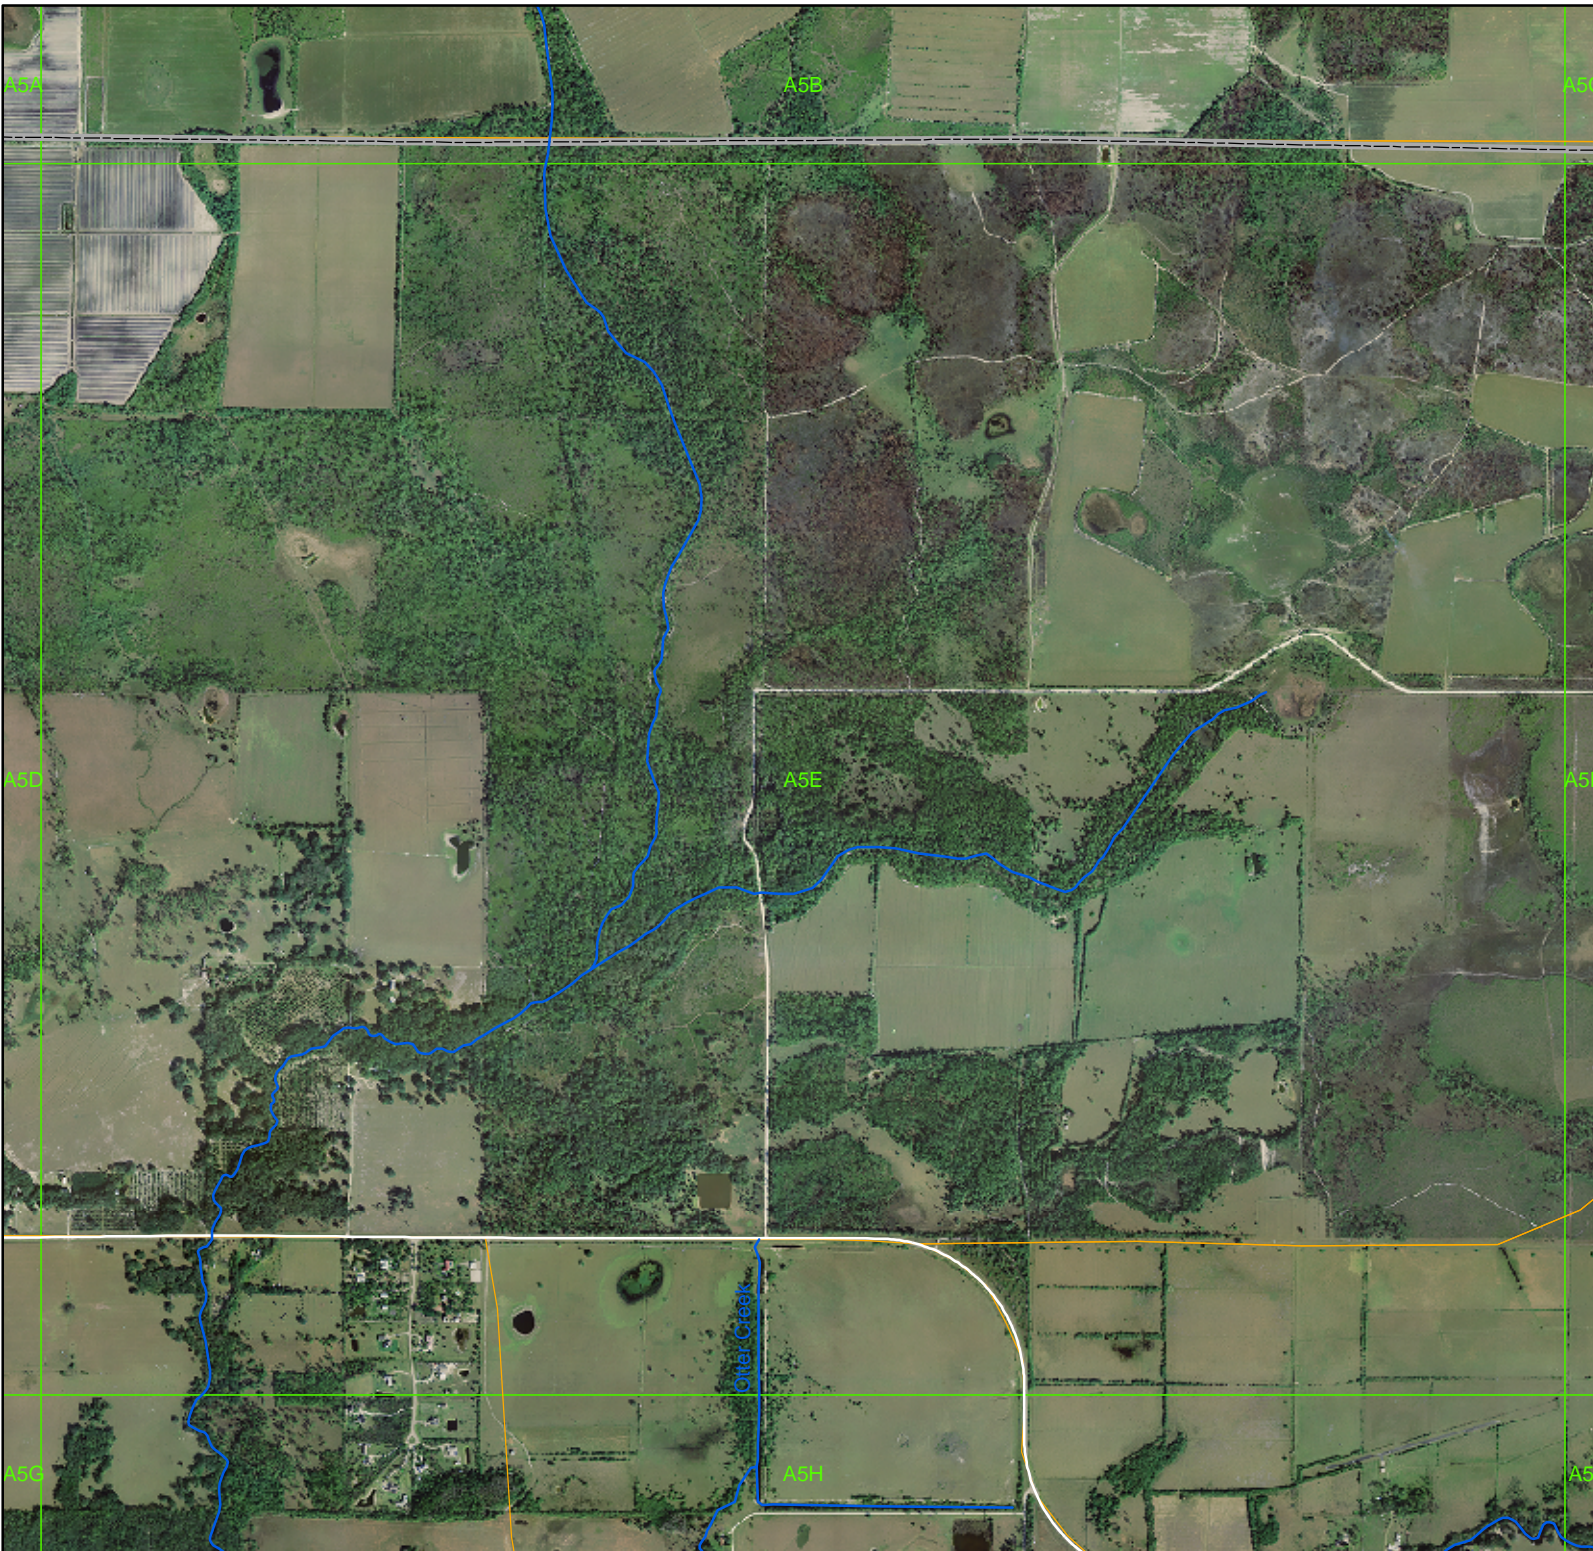

Lee Co. Drainage Atlas

-  Drainage System
-  Watershed Boundaries
-  MapGrid6x5x9
-  Major Roads

0 0.15 0.3
Miles

This information is provided "as is" without warranty of any kind and Lee County expressly disclaims all express and implied warranties. Lee County further does not warrant, guarantee or make any representations regarding the use, or the results of the use, of the information provided to you in terms of correctness, accuracy, reliability, timeliness, or otherwise. The entire risk as to the results and performance of any information provided by Lee County is entirely assumed by the user of the information.