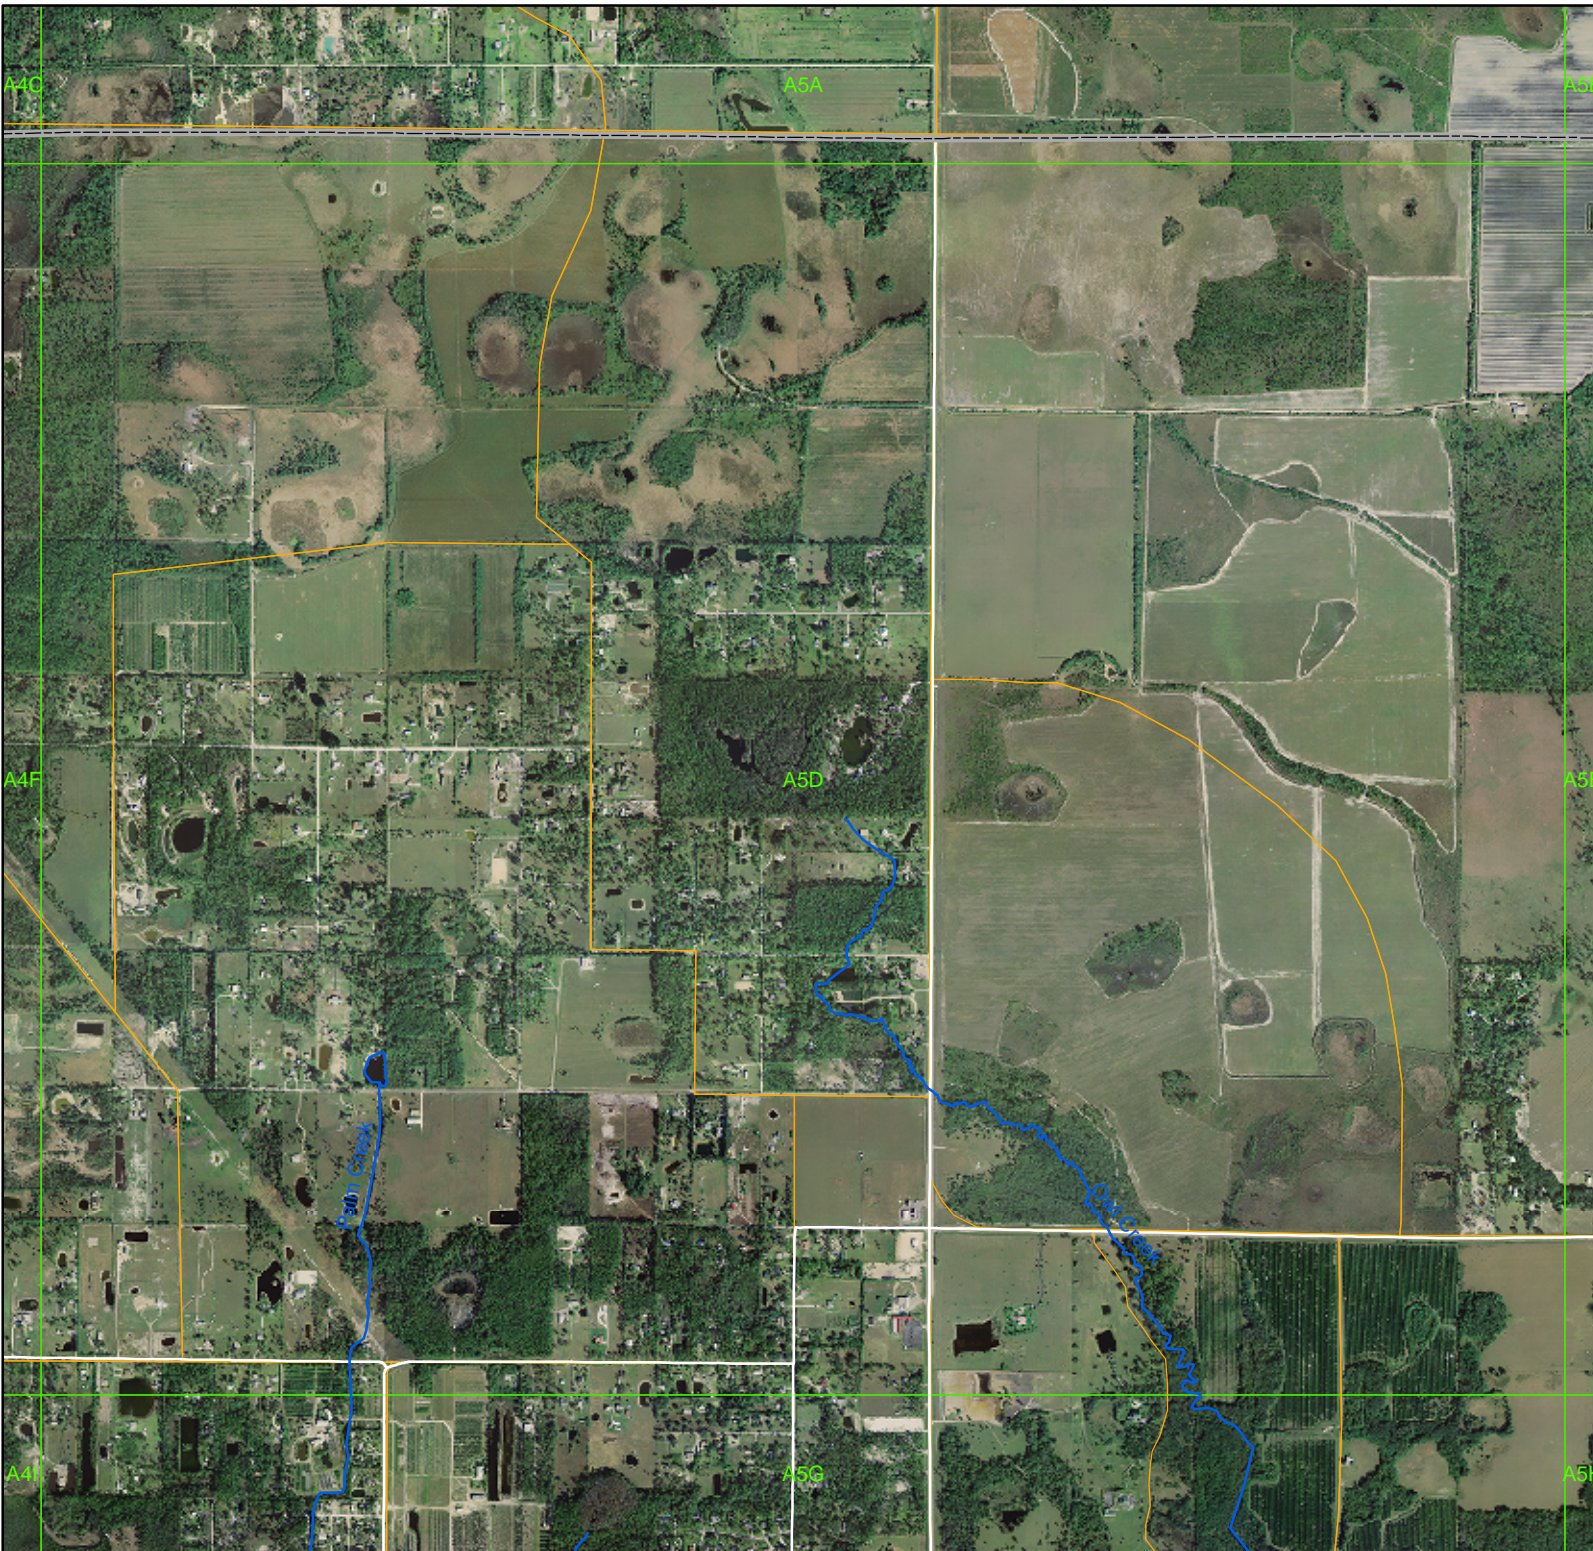

# Lee Co. Drainage Atlas

-  Drainage System
-  Watershed Boundaries
-  MapGrid6x5x9
-  Major Roads

0 0.15 0.3  
Miles

This information is provided "as is" without warranty of any kind and Lee County expressly disclaims all express and implied warranties. Lee County further does not warrant, guarantee or make any representations regarding the use, or the results of the use, of the information provided to you in terms of correctness, accuracy, reliability, timeliness, or otherwise. The entire risk as to the results and performance of any information provided by Lee County is entirely assumed by the user of the information.