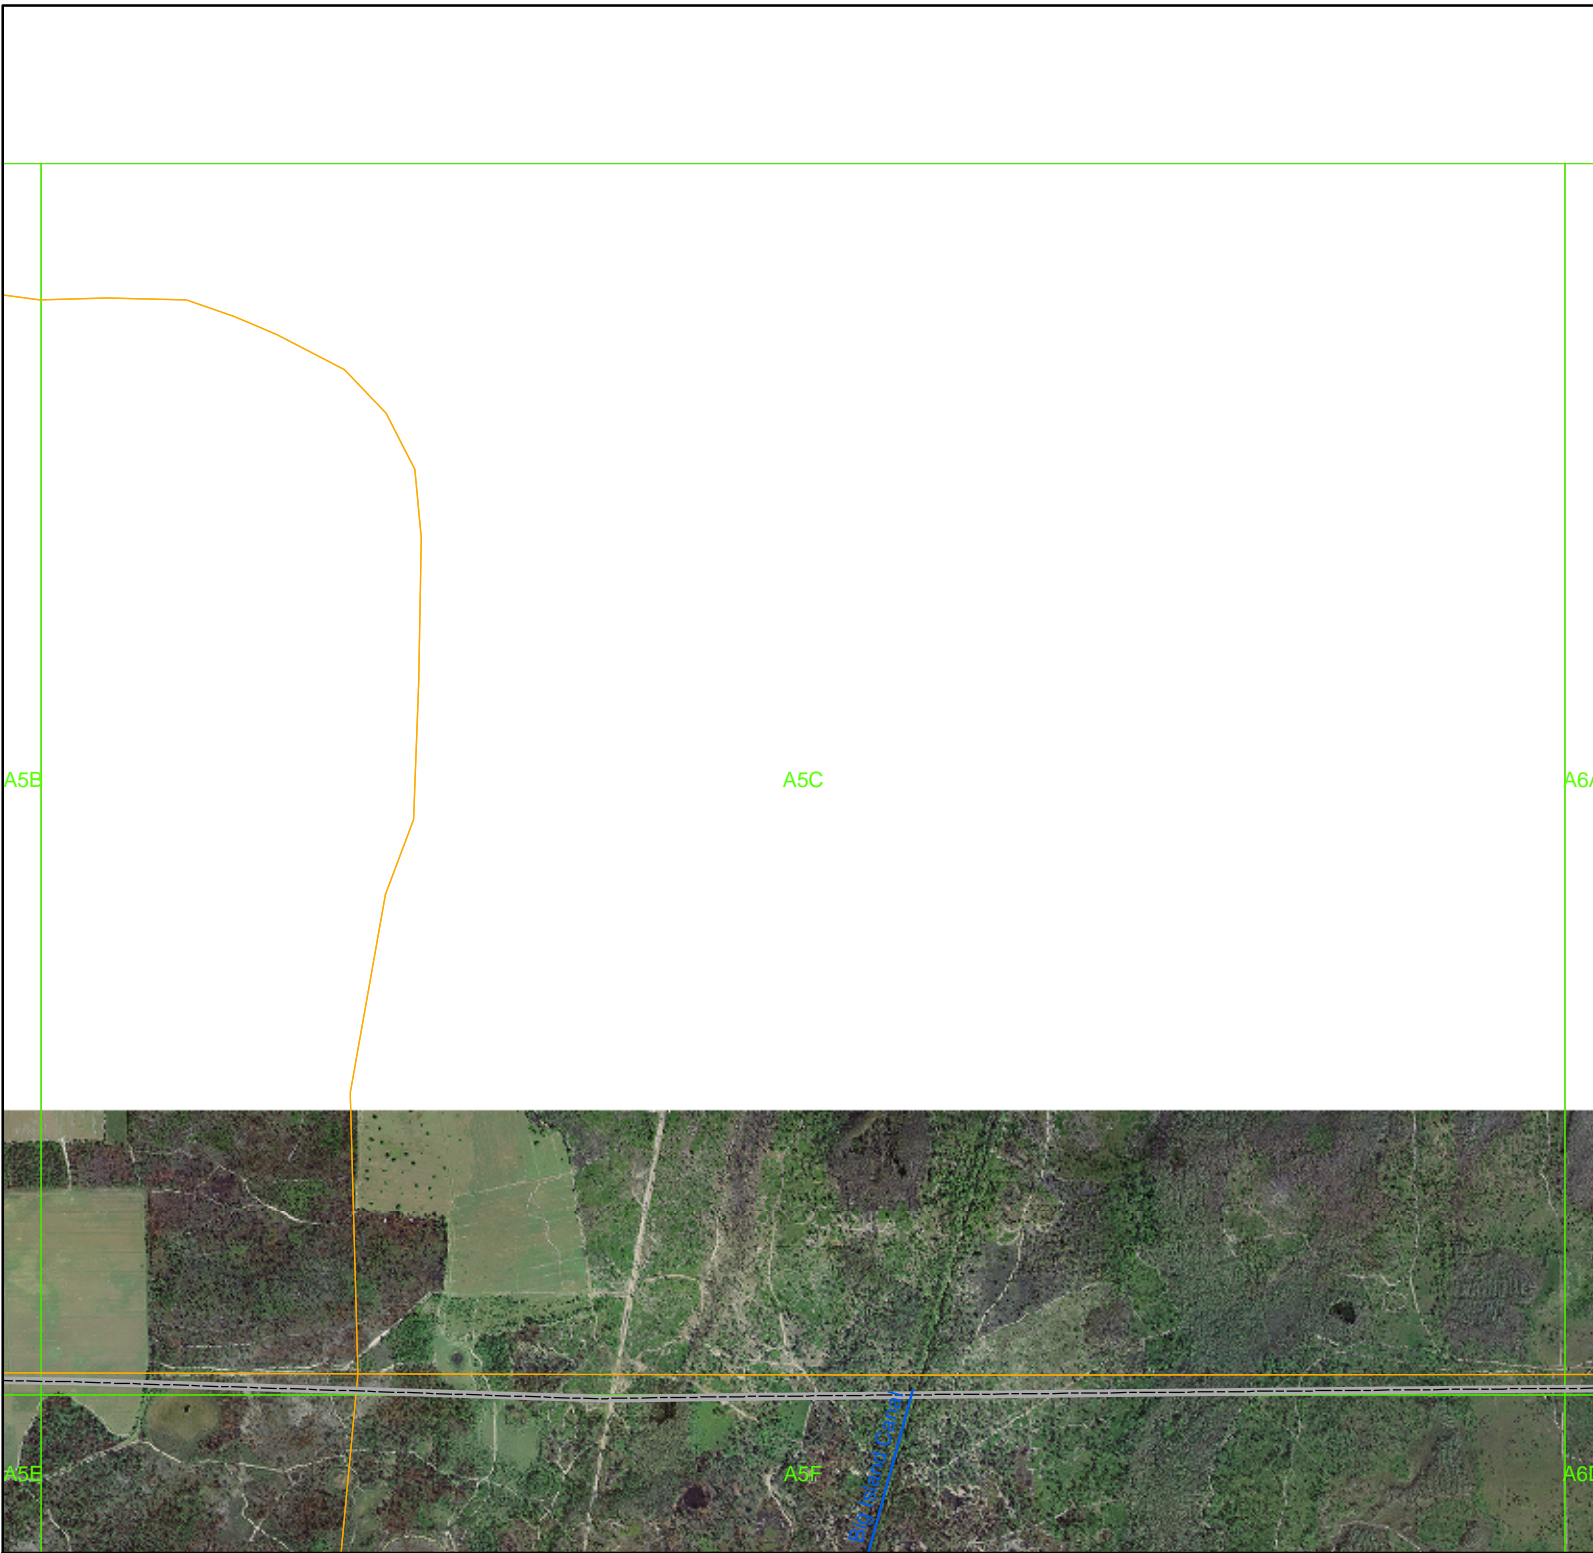

Lee Co. Drainage Atlas

-  Drainage System
-  Watershed Boundaries
-  MapGrid6x5x9
-  Major Roads

0 0.15 0.3
Miles

This information is provided "as is" without warranty of any kind and Lee County expressly disclaims all express and implied warranties. Lee County further does not warrant, guarantee or make any representations regarding the use, or the results of the use, of the information provided to you in terms of correctness, accuracy, reliability, timeliness, or otherwise. The entire risk as to the results and performance of any information provided by Lee County is entirely assumed by the user of the information.