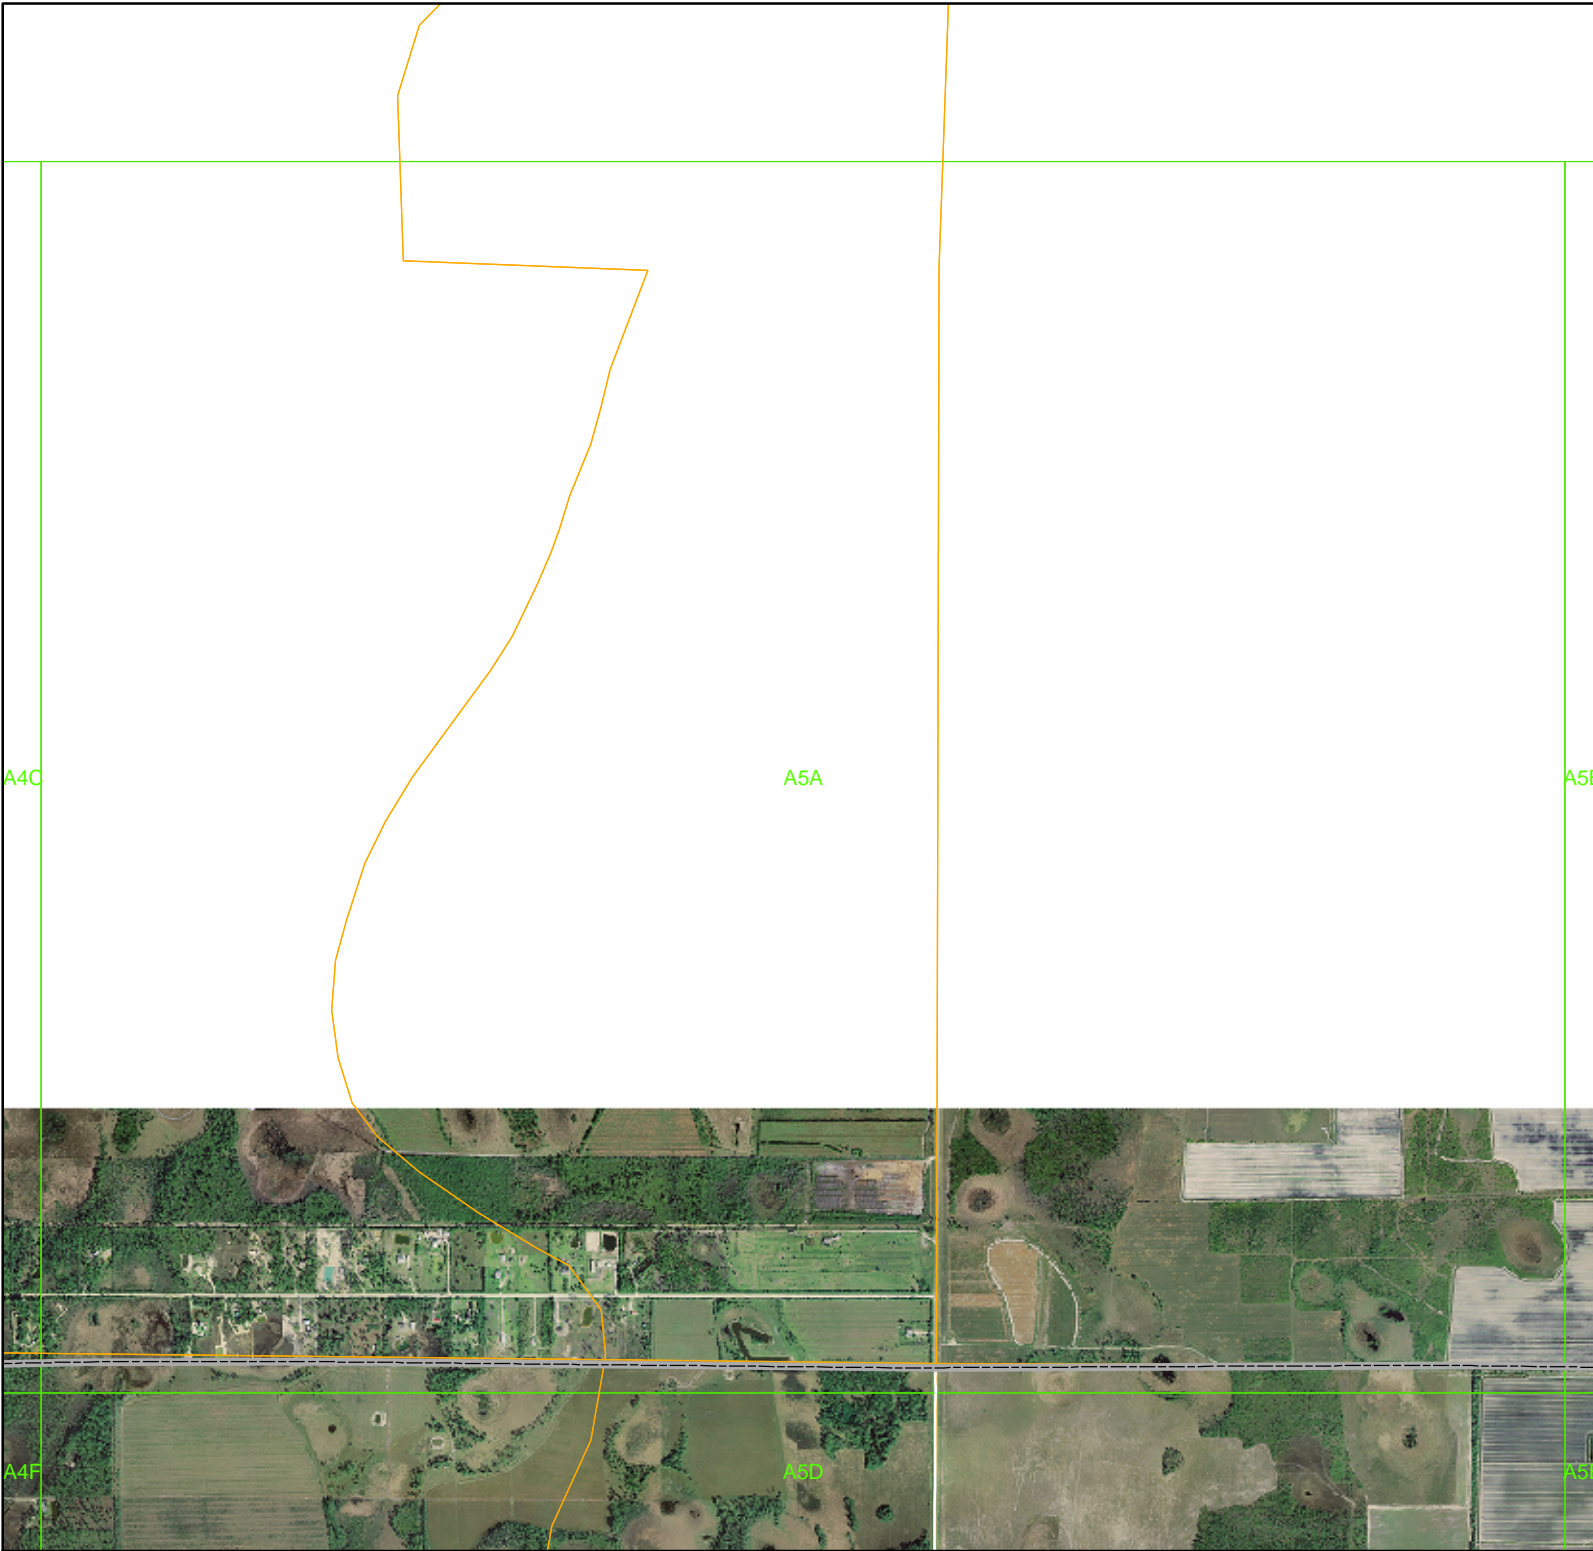

Lee Co. Drainage Atlas

-  Drainage System
-  Watershed Boundaries
-  MapGrid6x5x9
-  Major Roads

0 0.15 0.3
Miles

This information is provided "as is" without warranty of any kind and Lee County expressly disclaims all express and implied warranties. Lee County further does not warrant, guarantee or make any representations regarding the use, or the results of the use, of the information provided to you in terms of correctness, accuracy, reliability, timeliness, or otherwise. The entire risk as to the results and performance of any information provided by Lee County is entirely assumed by the user of the information.