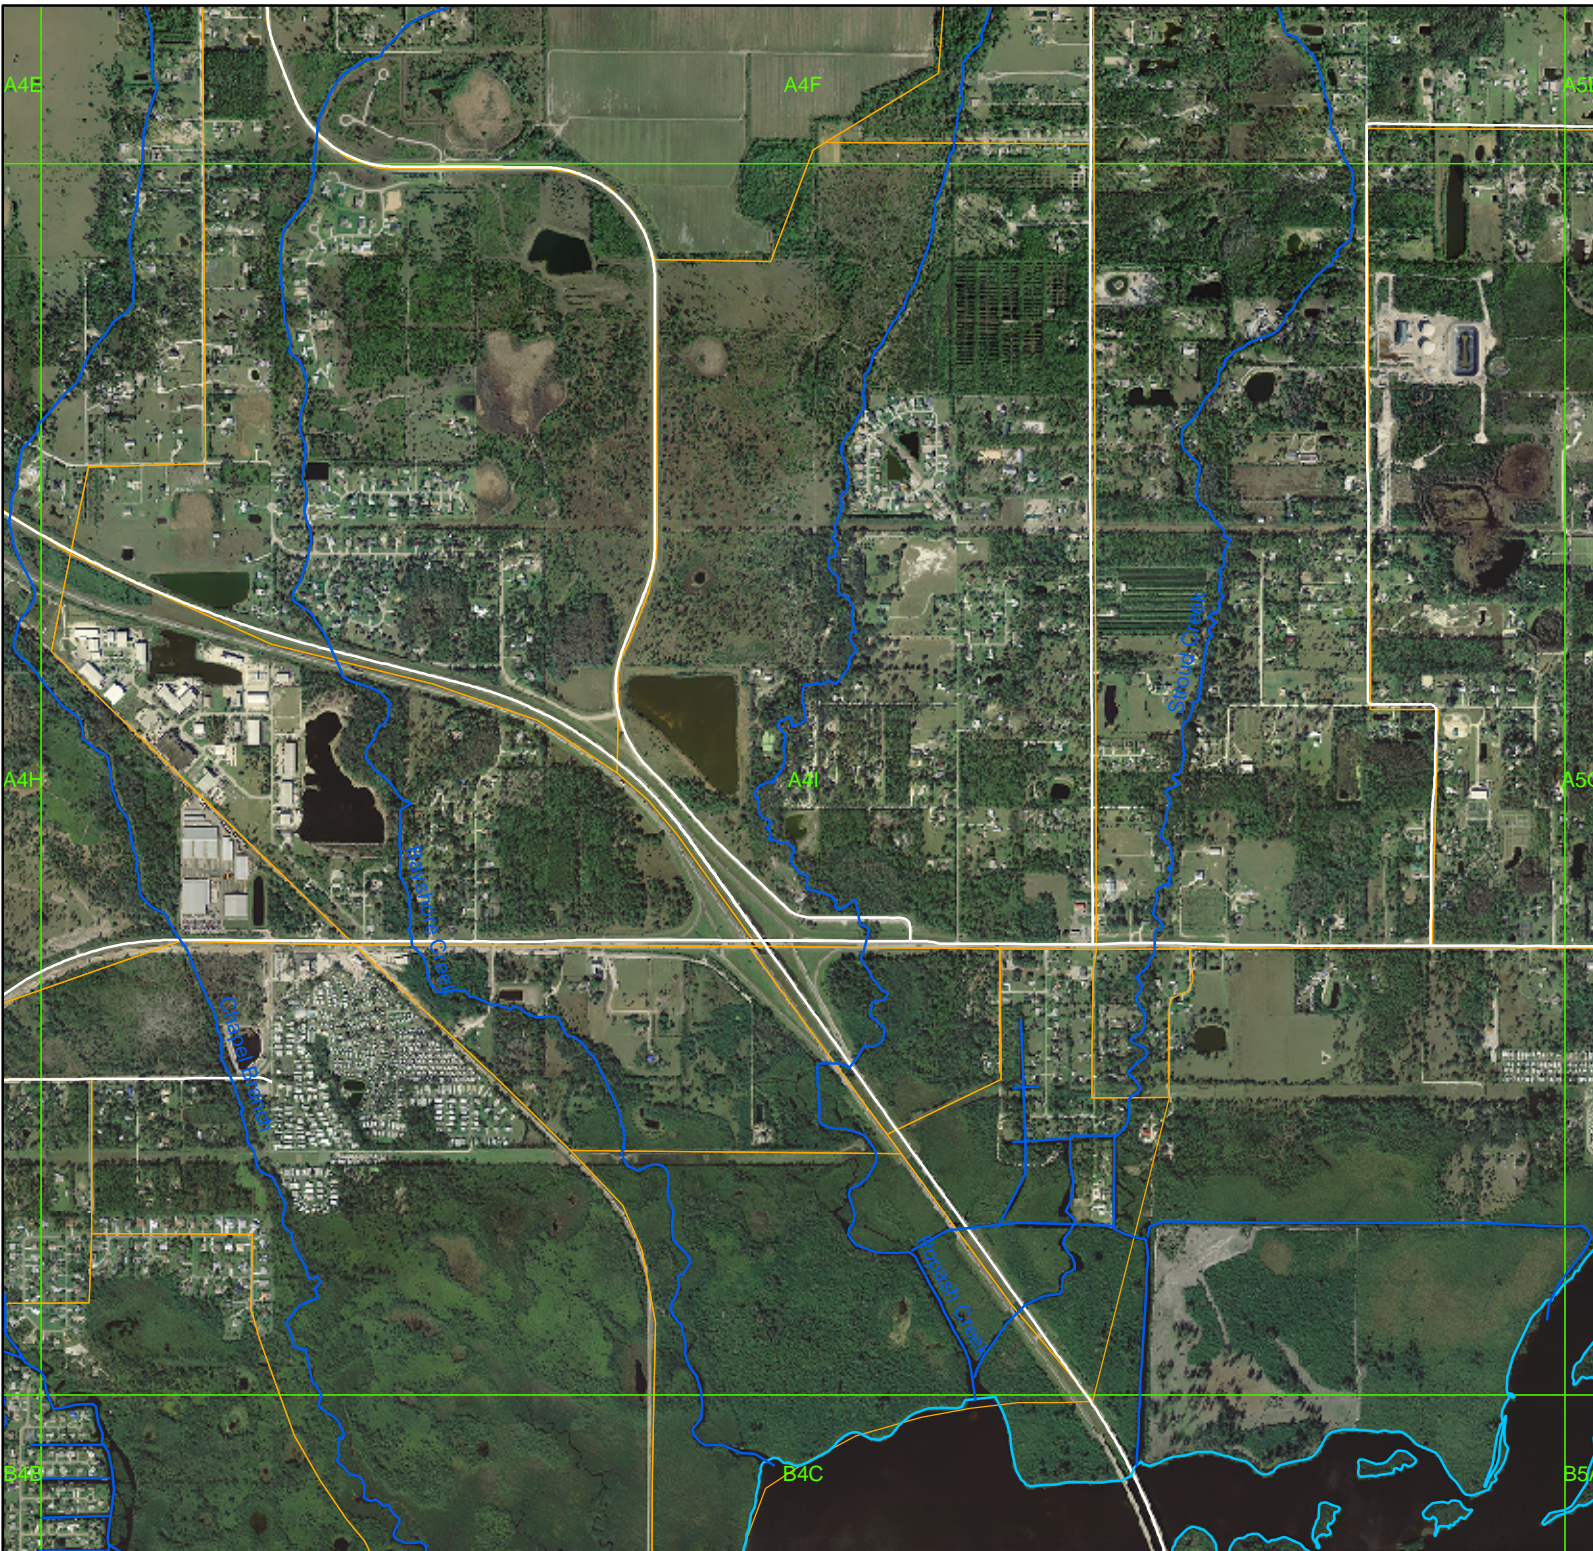

Lee Co. Drainage Atlas

-  Drainage System
-  Watershed Boundaries
-  MapGrid6x5x9
-  Major Roads

0 0.15 0.3
Miles

This information is provided "as is" without warranty of any kind and Lee County expressly disclaims all express and implied warranties. Lee County further does not warrant, guarantee or make any representations regarding the use, or the results of the use, of the information provided to you in terms of correctness, accuracy, reliability, timeliness, or otherwise. The entire risk as to the results and performance of any information provided by Lee County is entirely assumed by the user of the information.