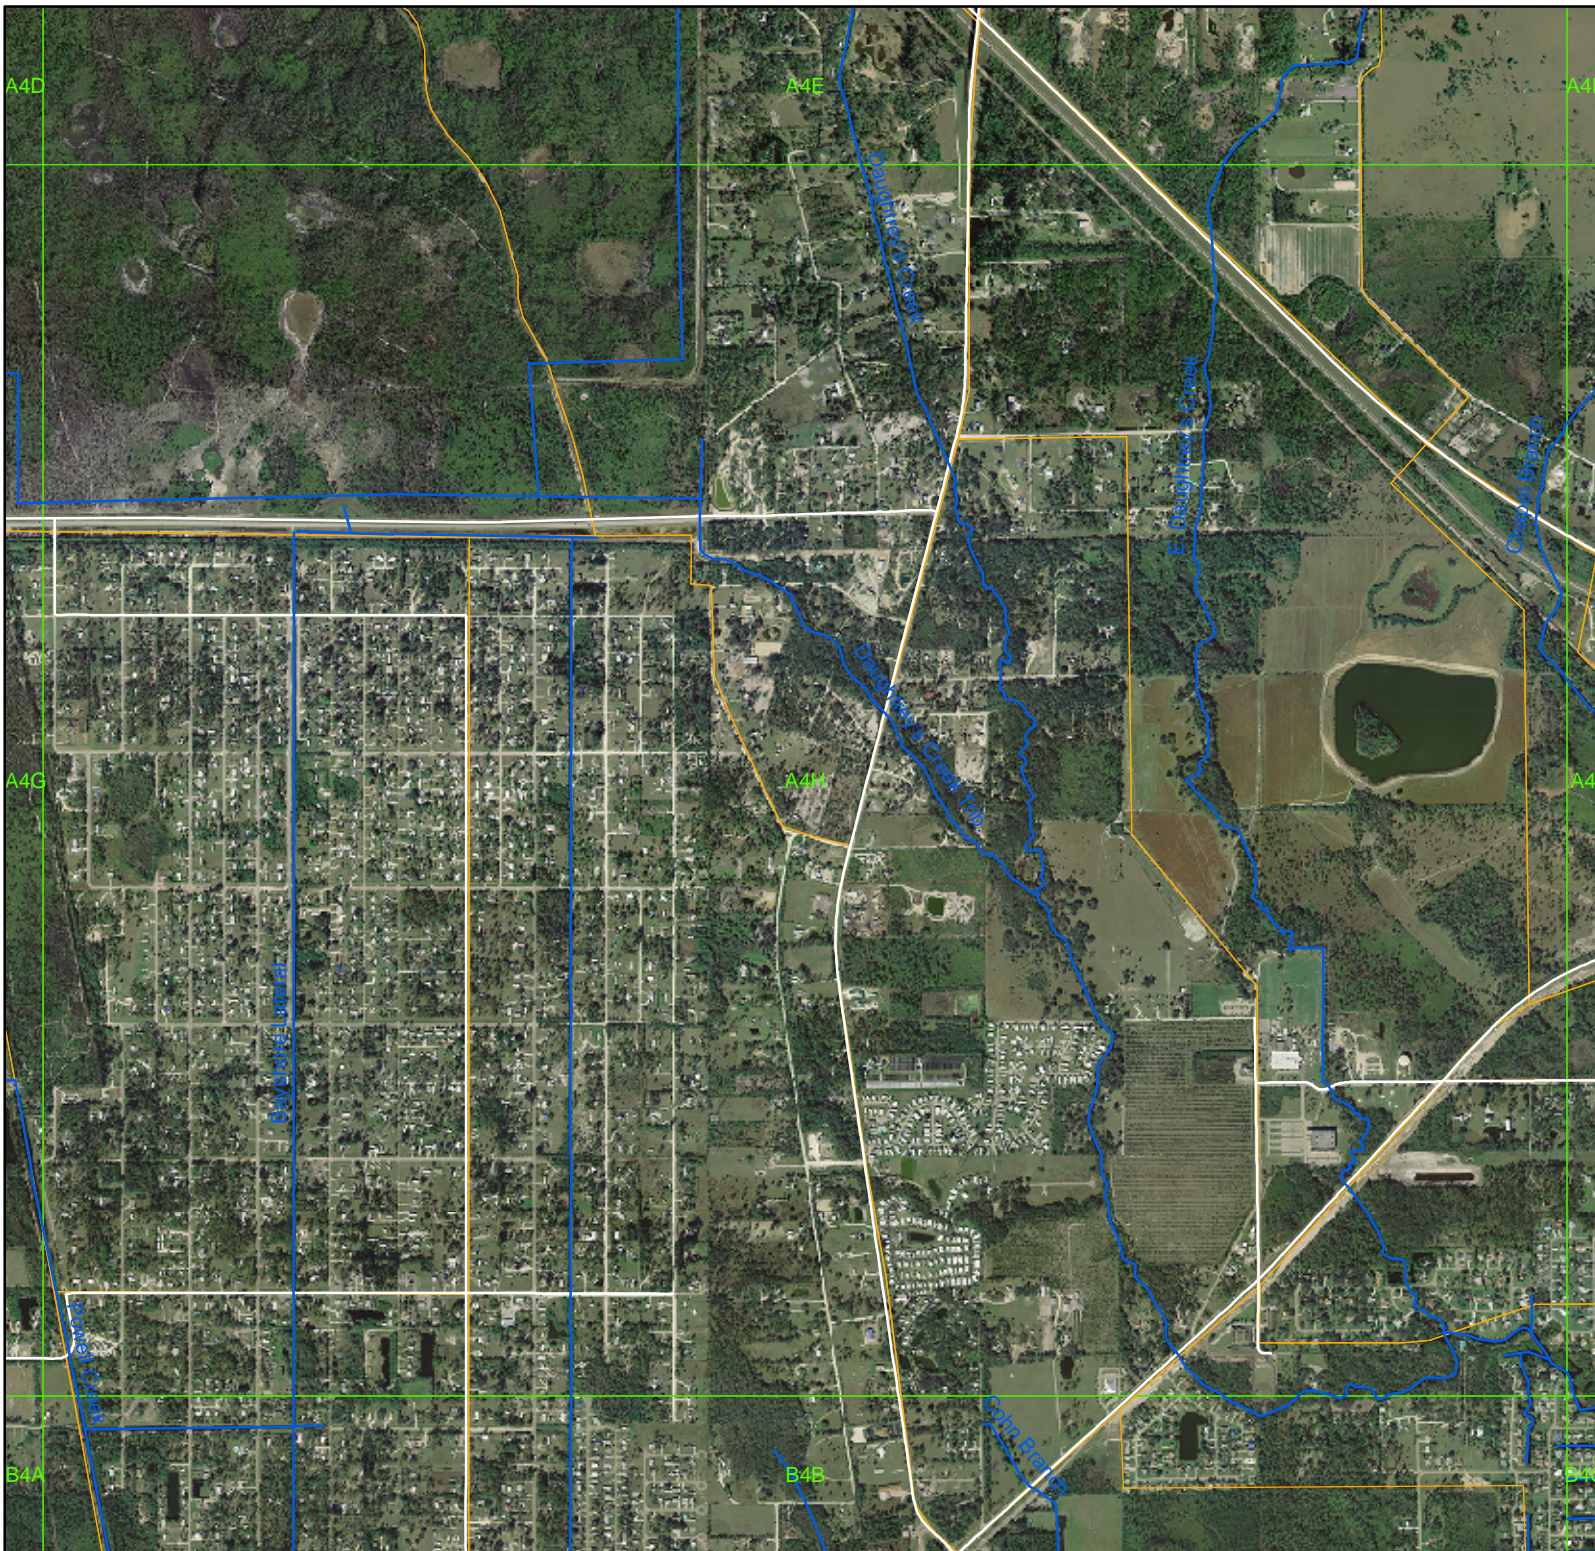

# Lee Co. Drainage Atlas

-  Drainage System
-  Watershed Boundaries
-  MapGrid6x5x9
-  Major Roads

0 0.15 0.3  
Miles

This information is provided "as is" without warranty of any kind and Lee County expressly disclaims all express and implied warranties. Lee County further does not warrant, guarantee or make any representations regarding the use, or the results of the use, of the information provided to you in terms of correctness, accuracy, reliability, timeliness, or otherwise. The entire risk as to the results and performance of any information provided by Lee County is entirely assumed by the user of the information.