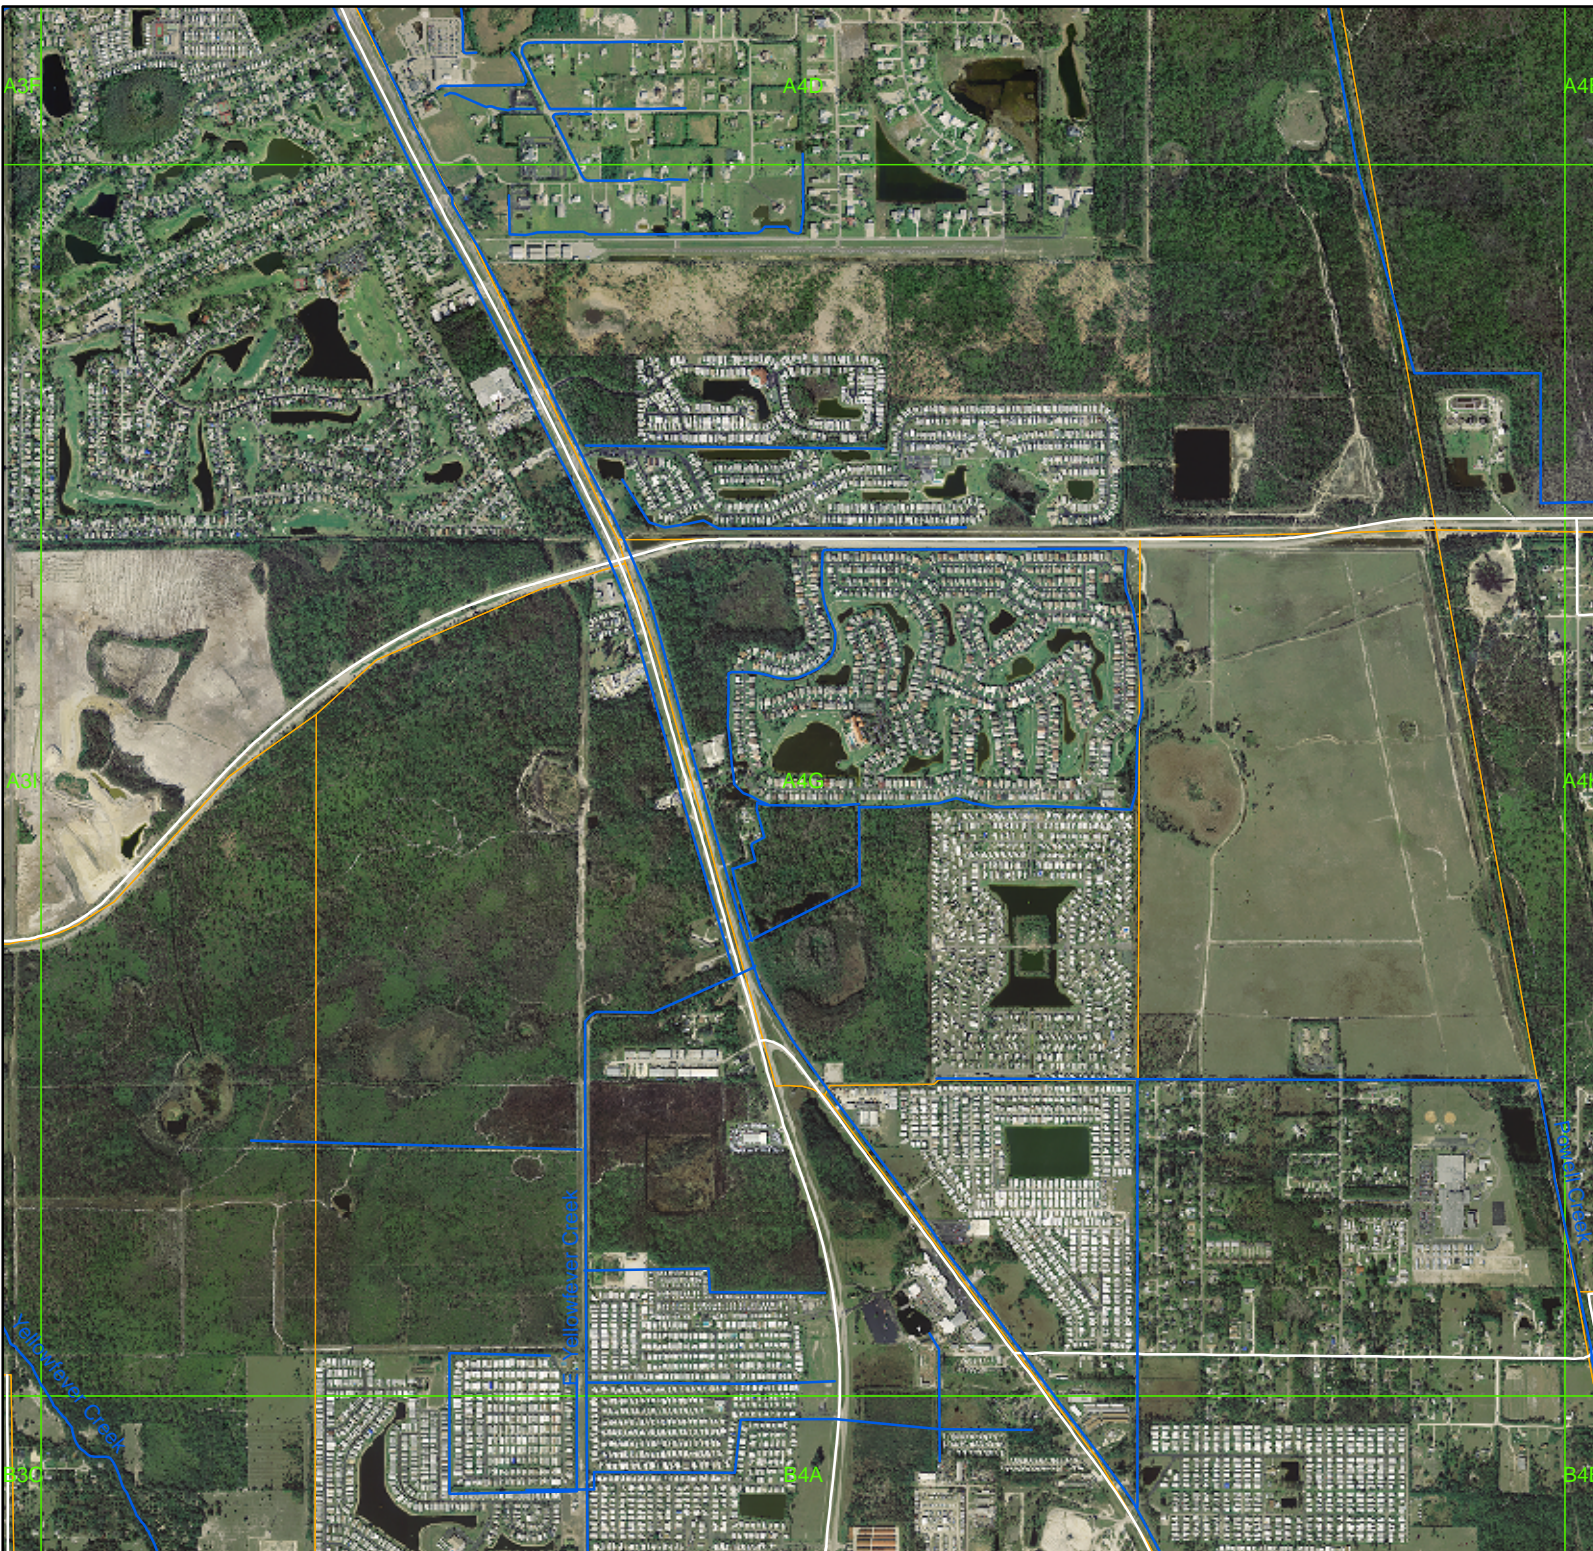

Lee Co. Drainage Atlas

-  Drainage System
-  Watershed Boundaries
-  MapGrid6x5x9
-  Major Roads

0 0.15 0.3
Miles

This information is provided "as is" without warranty of any kind and Lee County expressly disclaims all express and implied warranties. Lee County further does not warrant, guarantee or make any representations regarding the use, or the results of the use, of the information provided to you in terms of correctness, accuracy, reliability, timeliness, or otherwise. The entire risk as to the results and performance of any information provided by Lee County is entirely assumed by the user of the information.