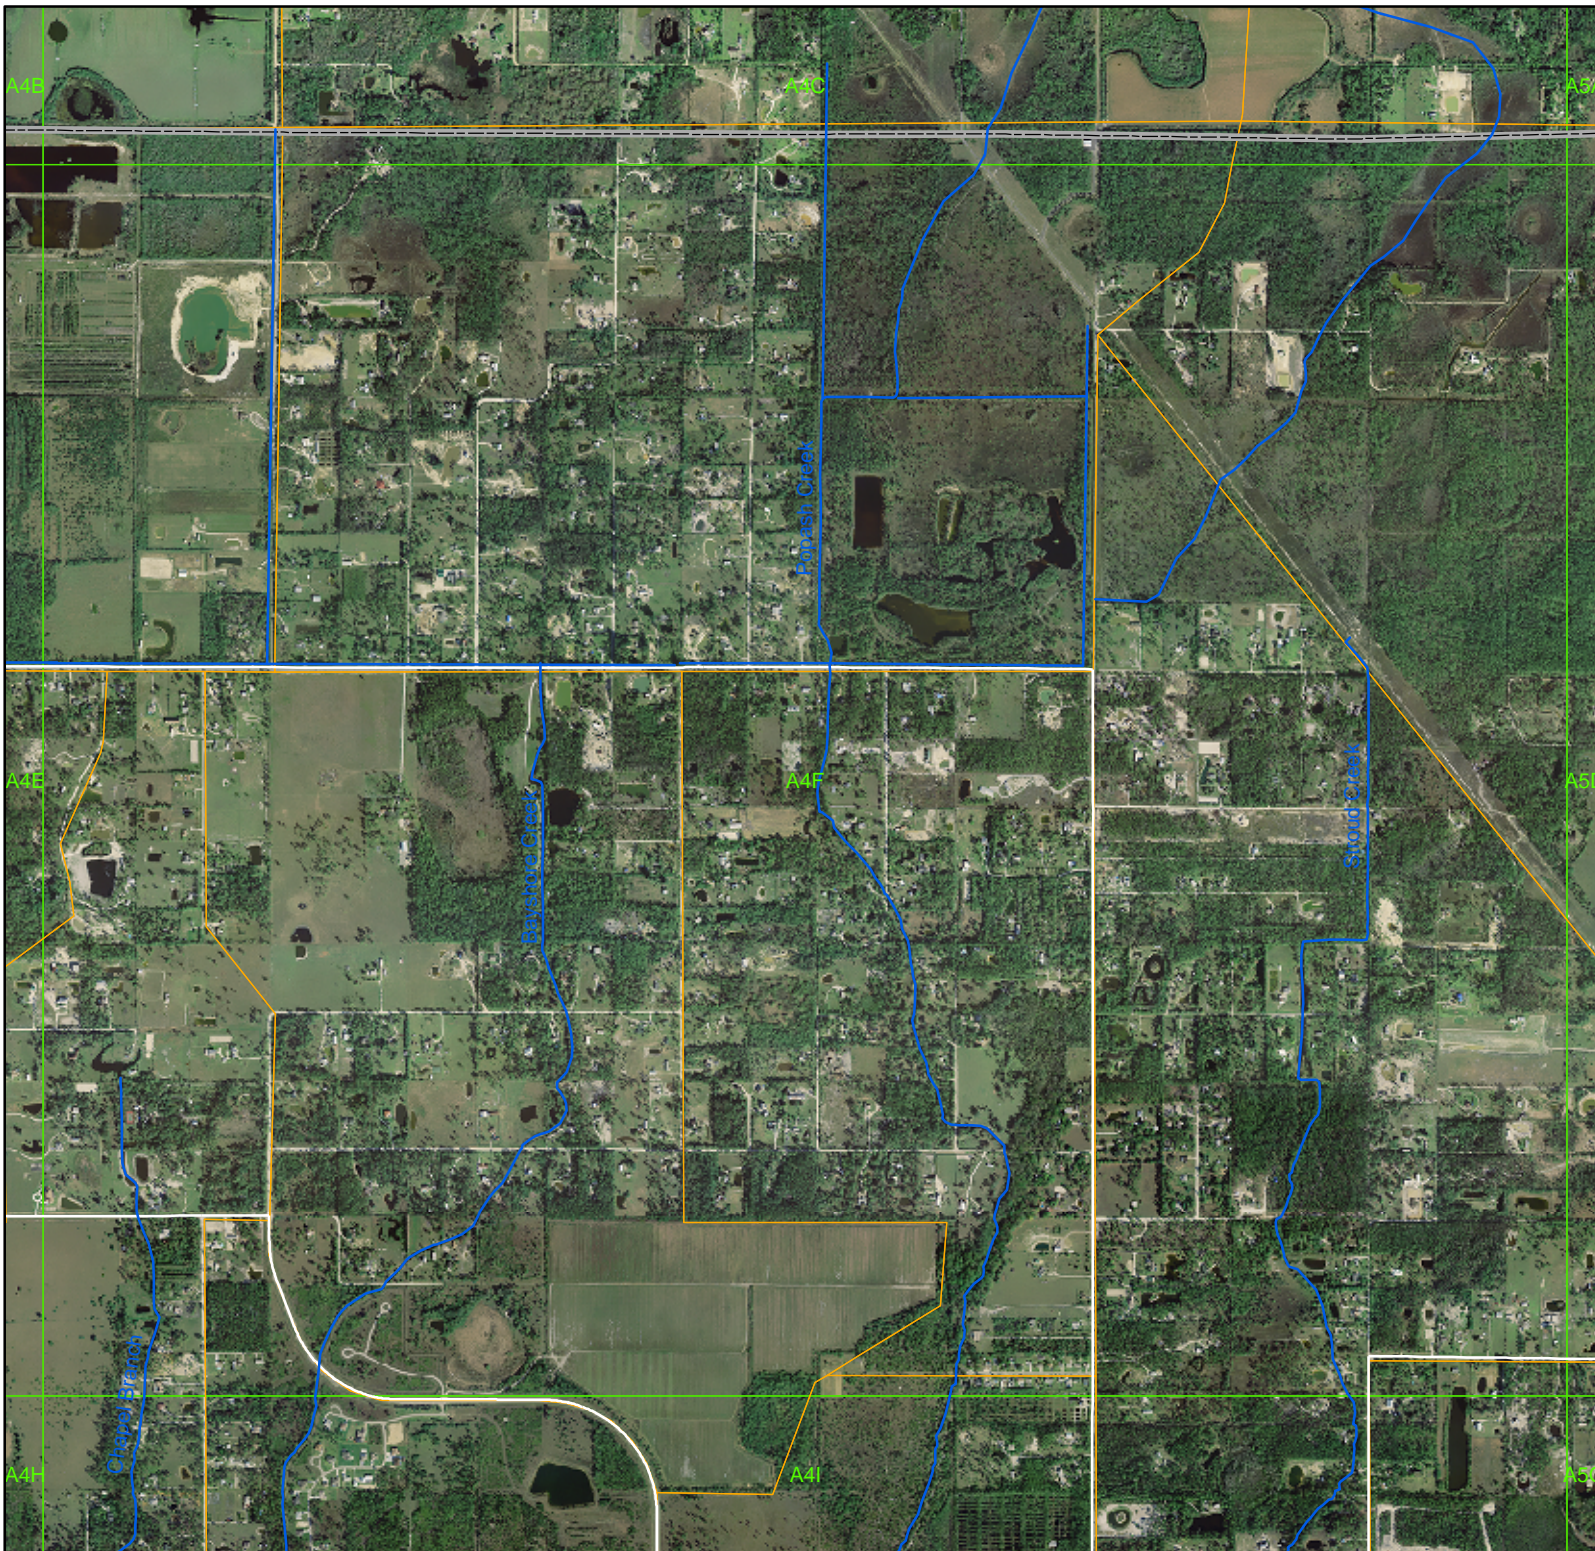

Lee Co. Drainage Atlas

-  Drainage System
-  Watershed Boundaries
-  MapGrid6x5x9
-  Major Roads

0 0.15 0.3
Miles

This information is provided "as is" without warranty of any kind and Lee County expressly disclaims all express and implied warranties. Lee County further does not warrant, guarantee or make any representations regarding the use, or the results of the use, of the information provided to you in terms of correctness, accuracy, reliability, timeliness, or otherwise. The entire risk as to the results and performance of any information provided by Lee County is entirely assumed by the user of the information.