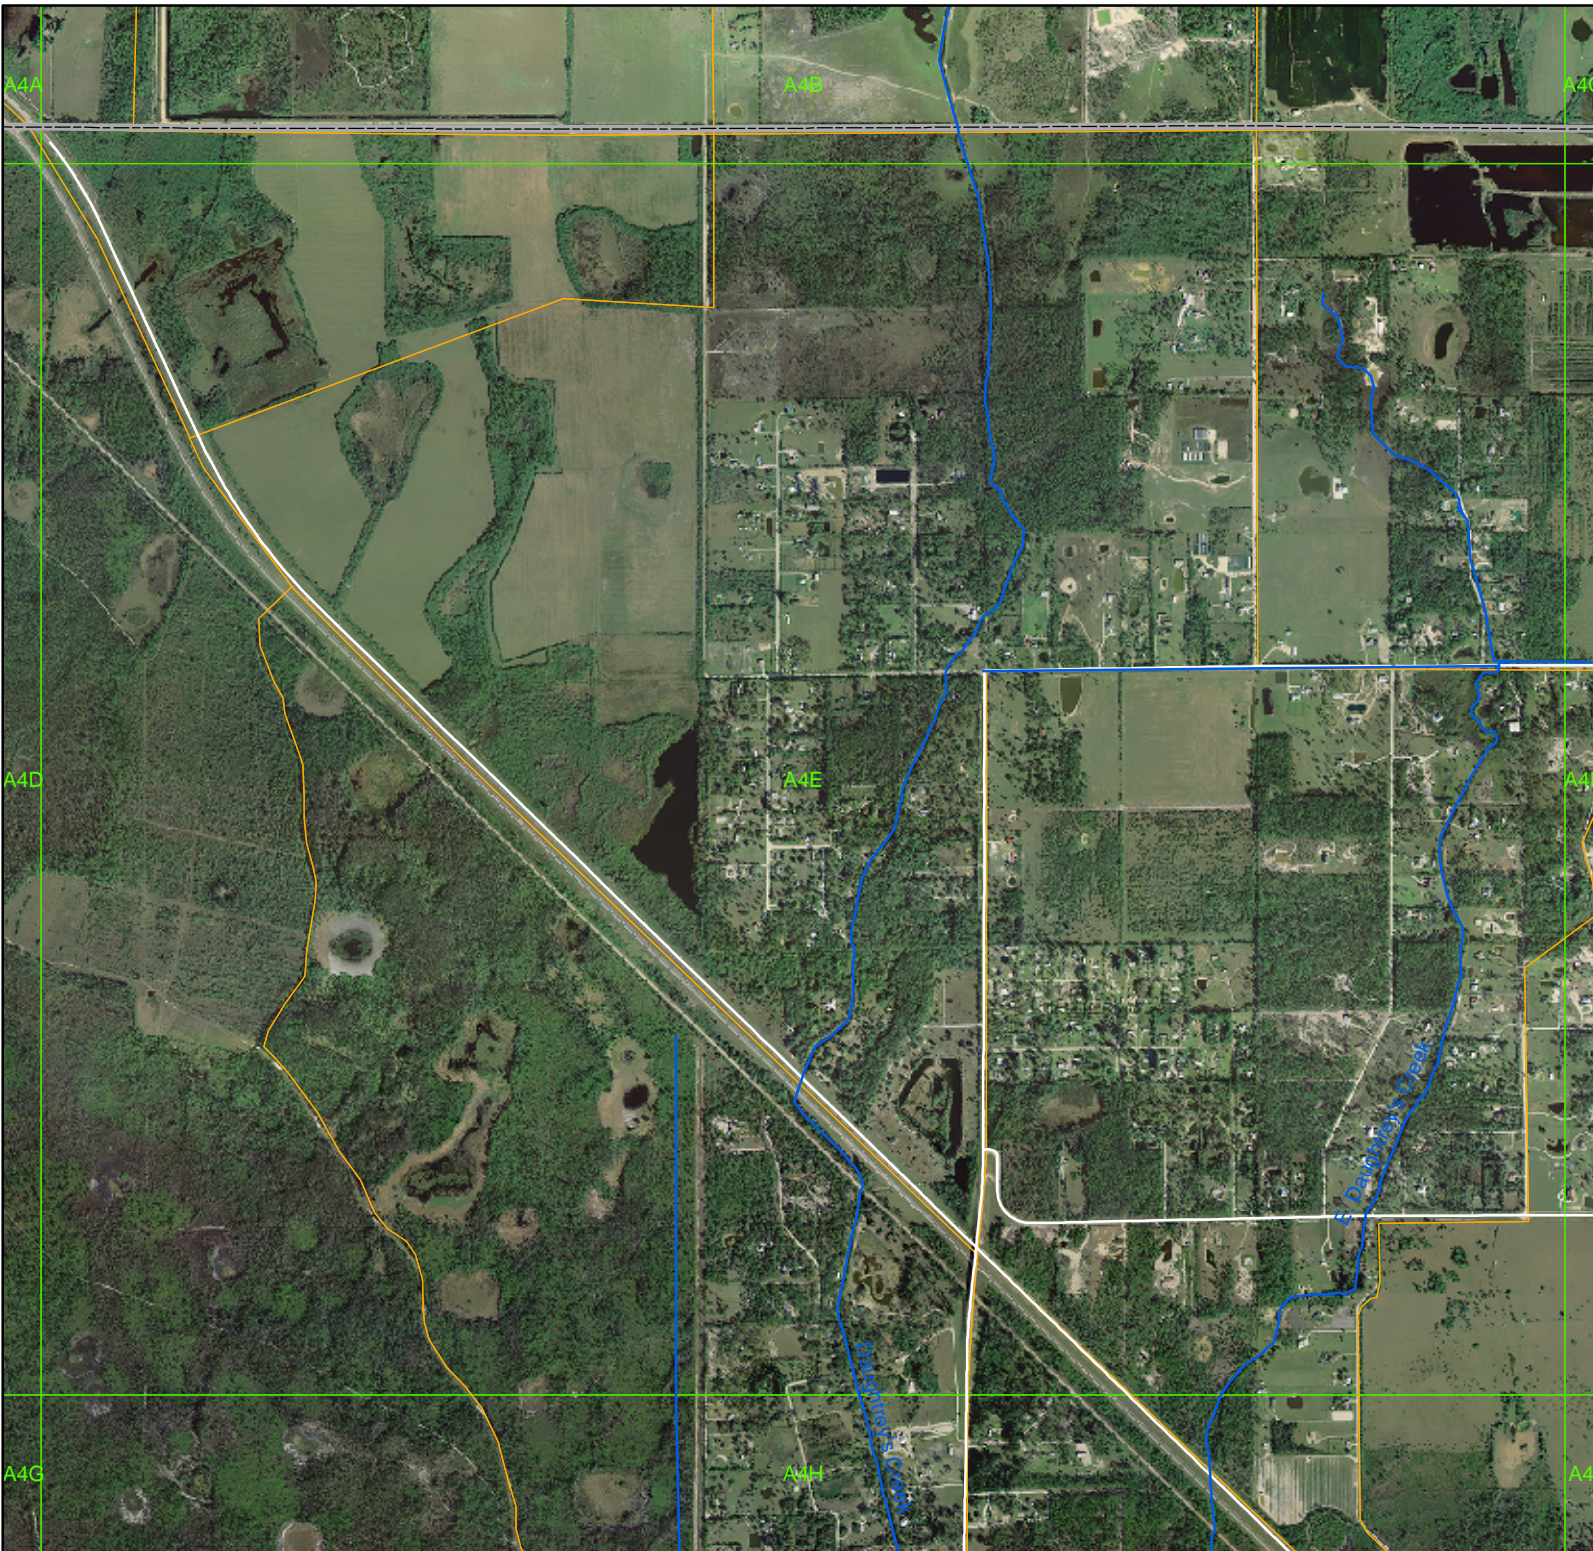

Lee Co. Drainage Atlas

-  Drainage System
-  Watershed Boundaries
-  MapGrid6x5x9
-  Major Roads

0 0.15 0.3
Miles

This information is provided "as is" without warranty of any kind and Lee County expressly disclaims all express and implied warranties. Lee County further does not warrant, guarantee or make any representations regarding the use, or the results of the use, of the information provided to you in terms of correctness, accuracy, reliability, timeliness, or otherwise. The entire risk as to the results and performance of any information provided by Lee County is entirely assumed by the user of the information.