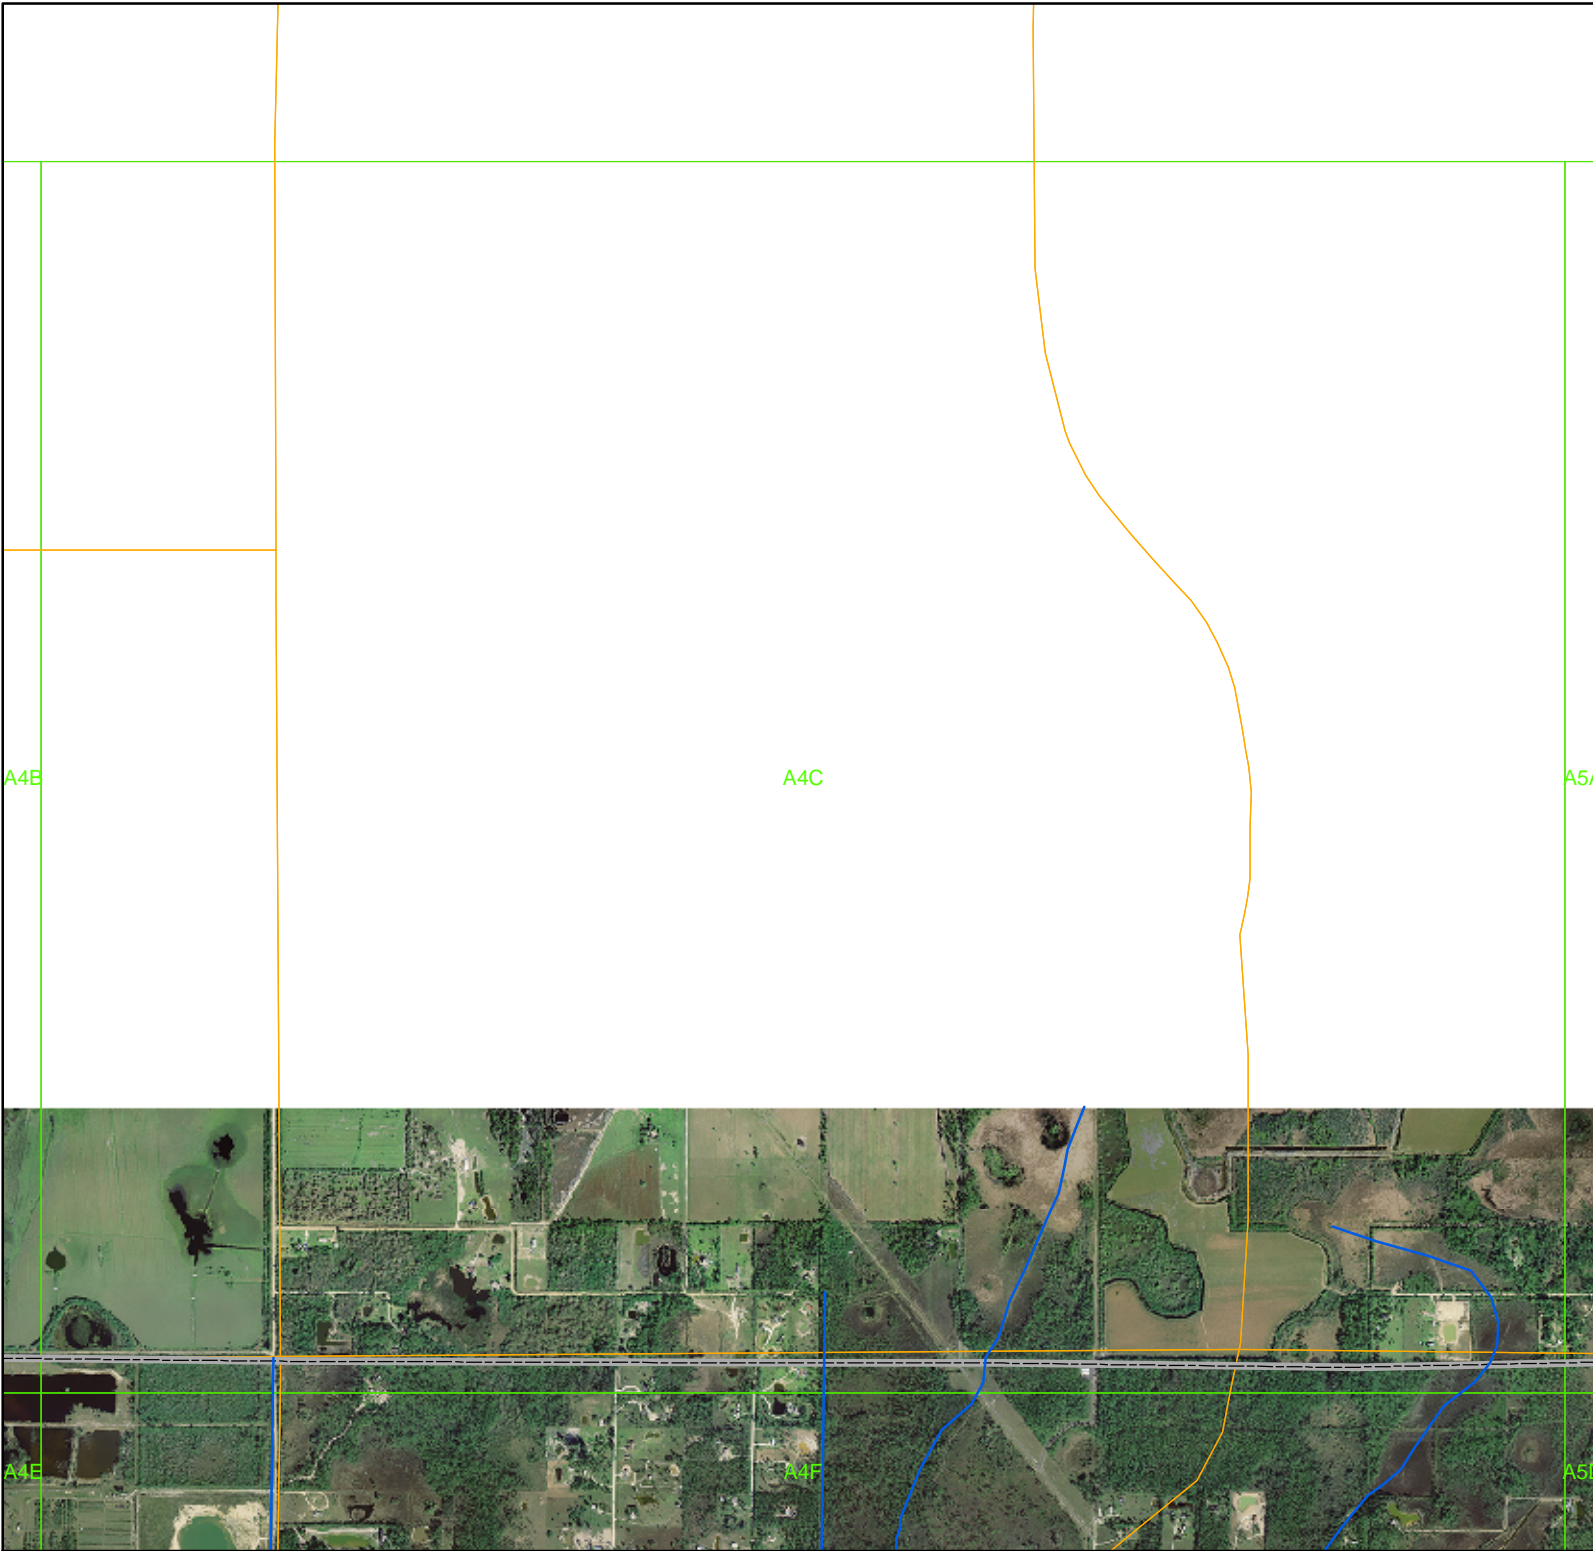

# Lee Co. Drainage Atlas

-  Drainage System
-  Watershed Boundaries
-  MapGrid6x5x9
-  Major Roads

0 0.15 0.3  
Miles

This information is provided "as is" without warranty of any kind and Lee County expressly disclaims all express and implied warranties. Lee County further does not warrant, guarantee or make any representations regarding the use, or the results of the use, of the information provided to you in terms of correctness, accuracy, reliability, timeliness, or otherwise. The entire risk as to the results and performance of any information provided by Lee County is entirely assumed by the user of the information.