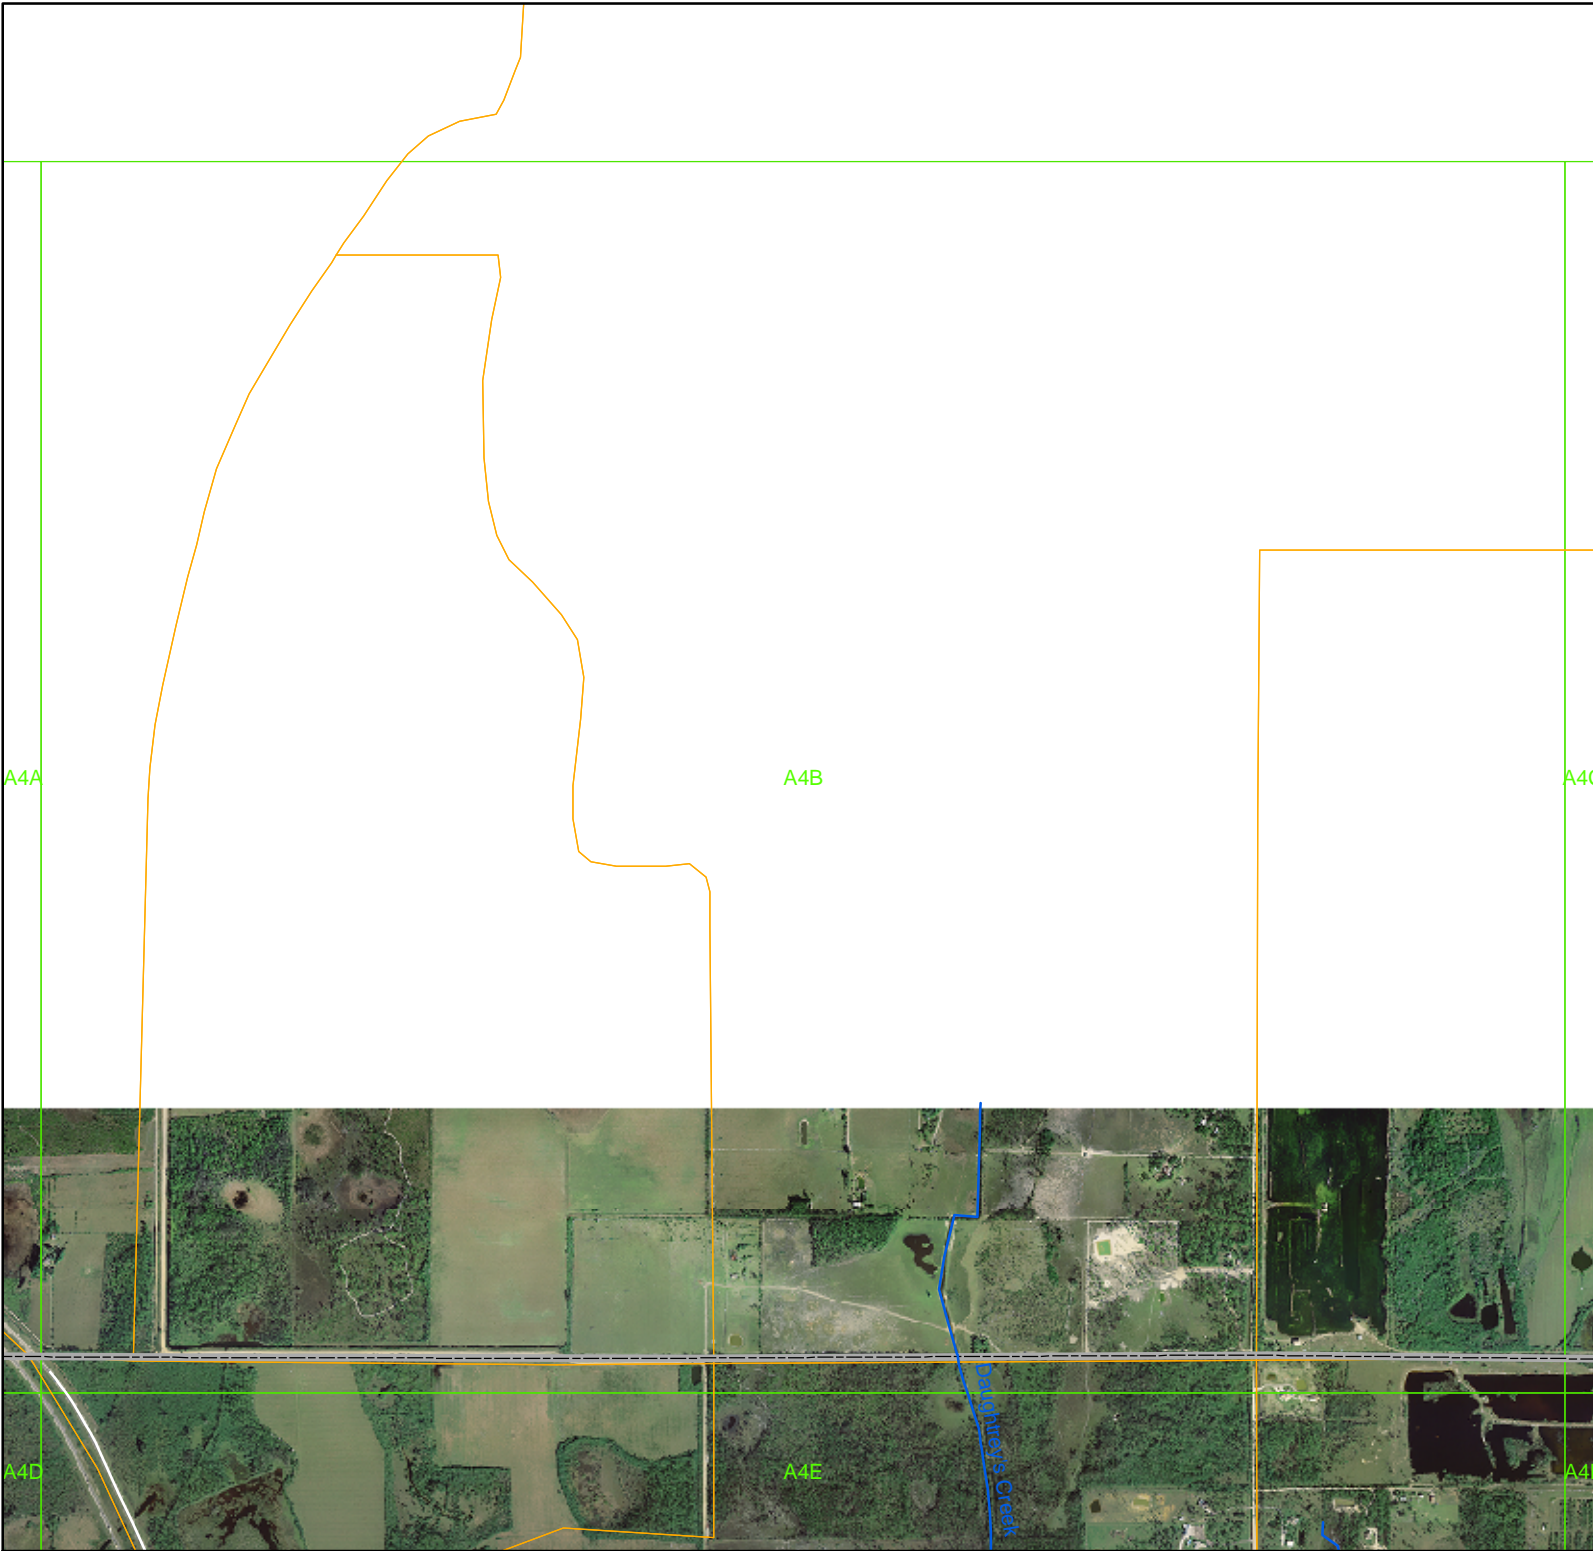

Lee Co. Drainage Atlas

-  Drainage System
-  Watershed Boundaries
-  MapGrid6x5x9
-  Major Roads

0 0.15 0.3
Miles

This information is provided "as is" without warranty of any kind and Lee County expressly disclaims all express and implied warranties. Lee County further does not warrant, guarantee or make any representations regarding the use, or the results of the use, of the information provided to you in terms of correctness, accuracy, reliability, timeliness, or otherwise. The entire risk as to the results and performance of any information provided by Lee County is entirely assumed by the user of the information.