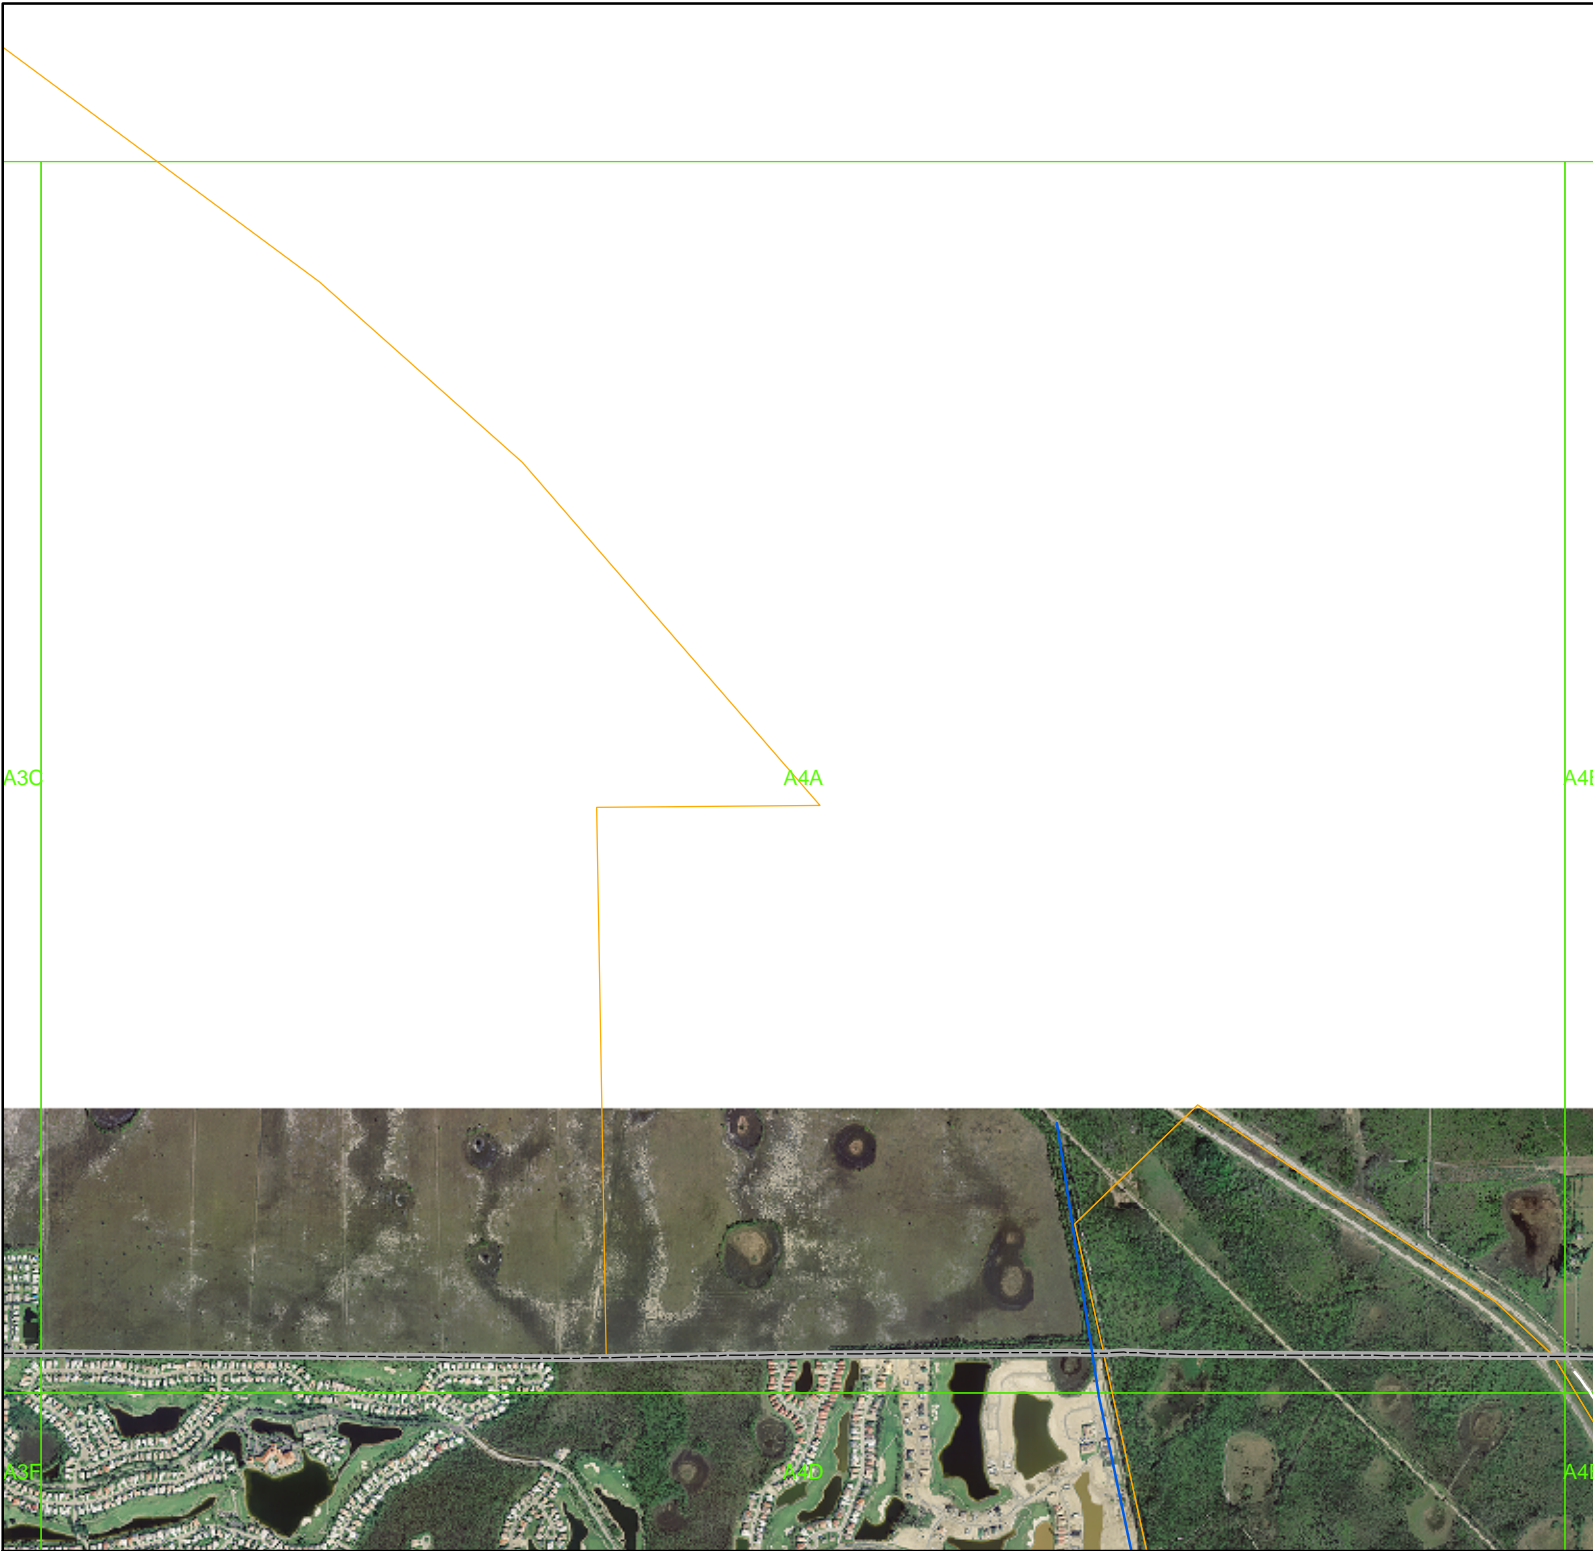

Lee Co. Drainage Atlas

-  Drainage System
-  Watershed Boundaries
-  MapGrid6x5x9
-  Major Roads

0 0.15 0.3
Miles

This information is provided "as is" without warranty of any kind and Lee County expressly disclaims all express and implied warranties. Lee County further does not warrant, guarantee or make any representations regarding the use, or the results of the use, of the information provided to you in terms of correctness, accuracy, reliability, timeliness, or otherwise. The entire risk as to the results and performance of any information provided by Lee County is entirely assumed by the user of the information.