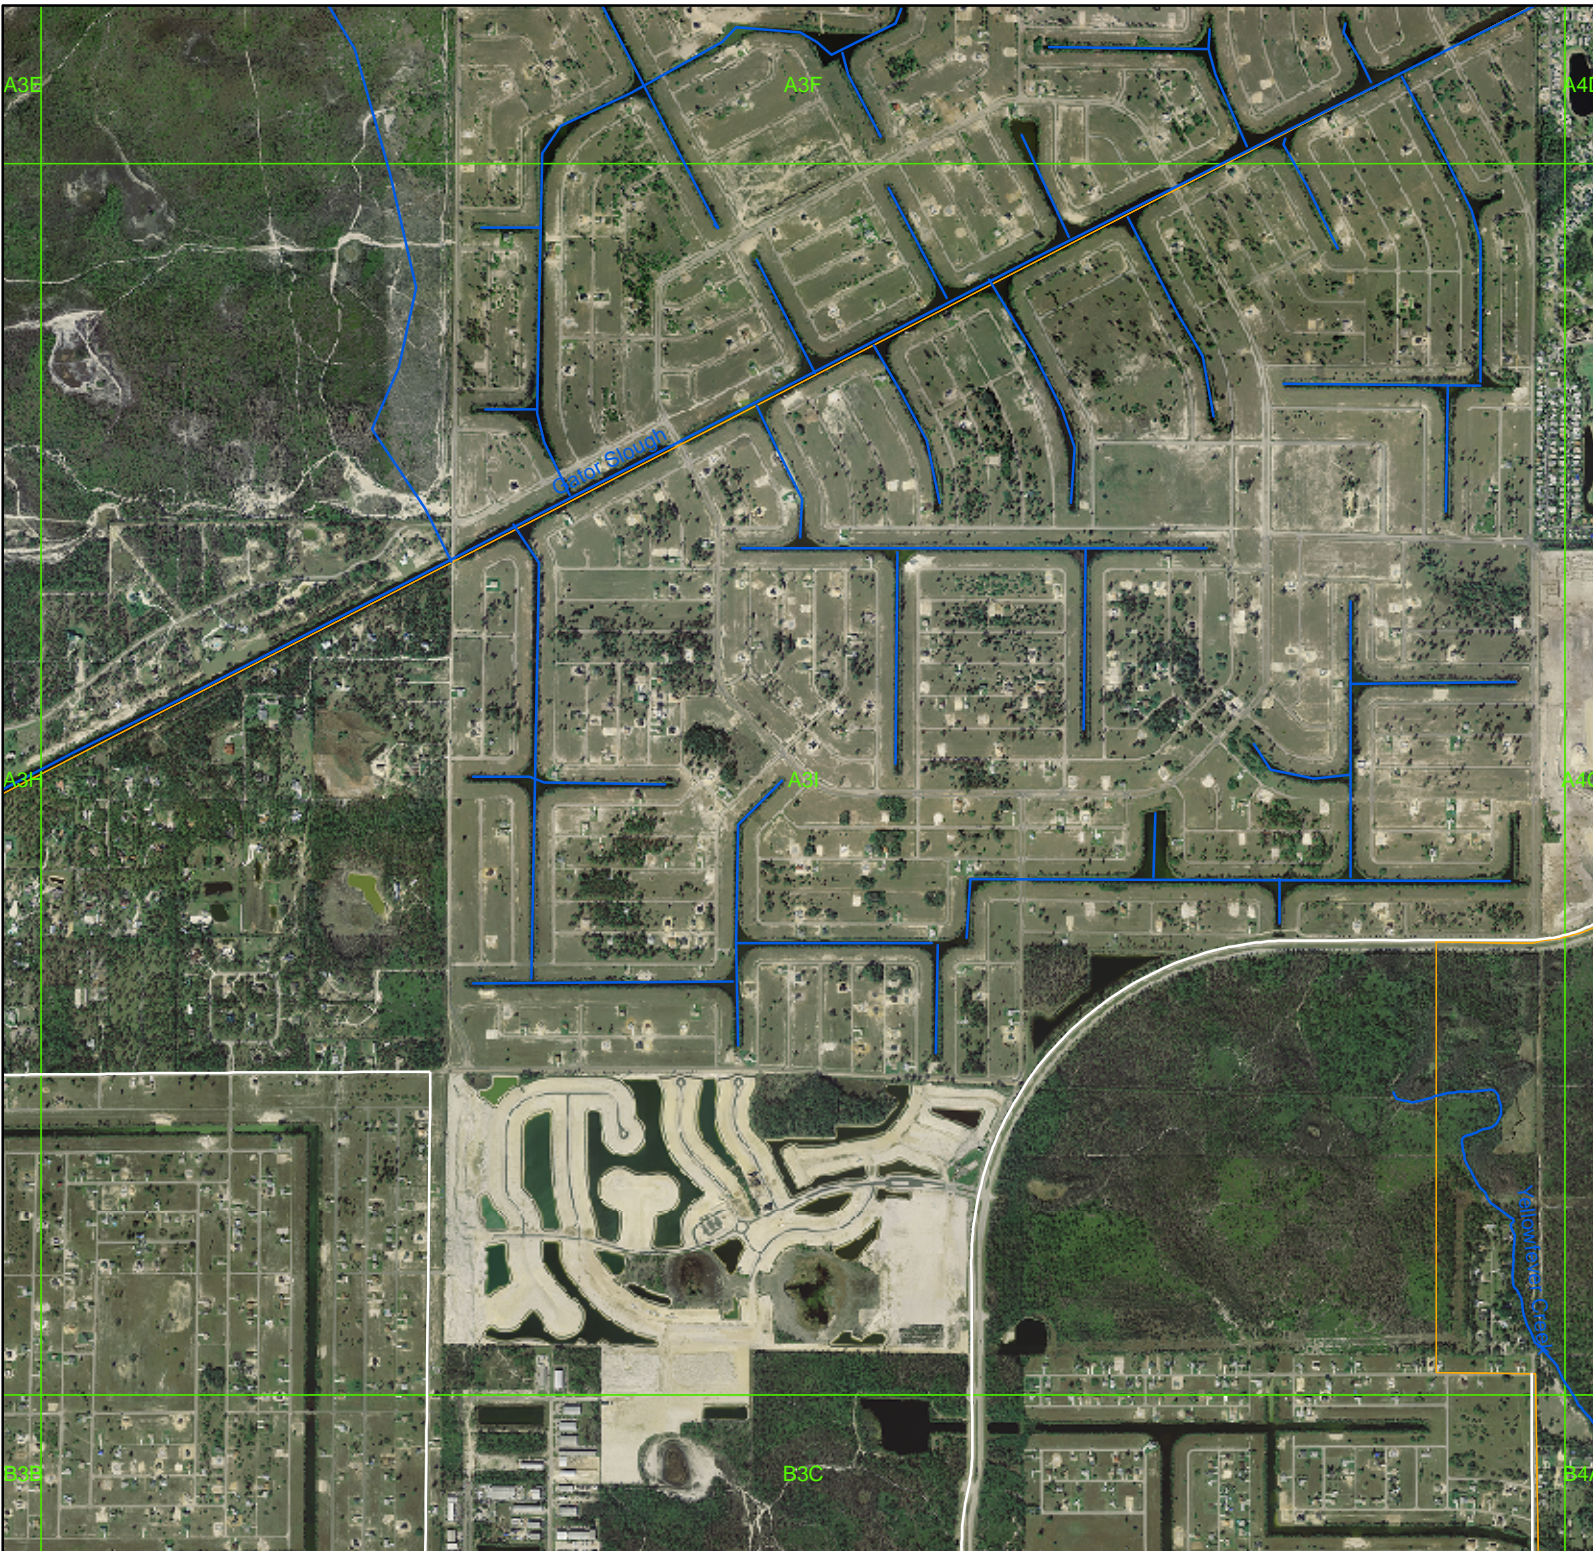

# Lee Co. Drainage Atlas

- Drainage System
- Watershed Boundaries
- MapGrid6x5x9
- Major Roads

0 0.15 0.3 Miles

This information is provided "as is" without warranty of any kind and Lee County expressly disclaims all express and implied warranties. Lee County further does not warrant, guarantee or make any representations regarding the use, or the results of the use, of the information provided to you in terms of correctness, accuracy, reliability, timeliness, or otherwise. The entire risk as to the results and performance of any information provided by Lee County is entirely assumed by the user of the information.