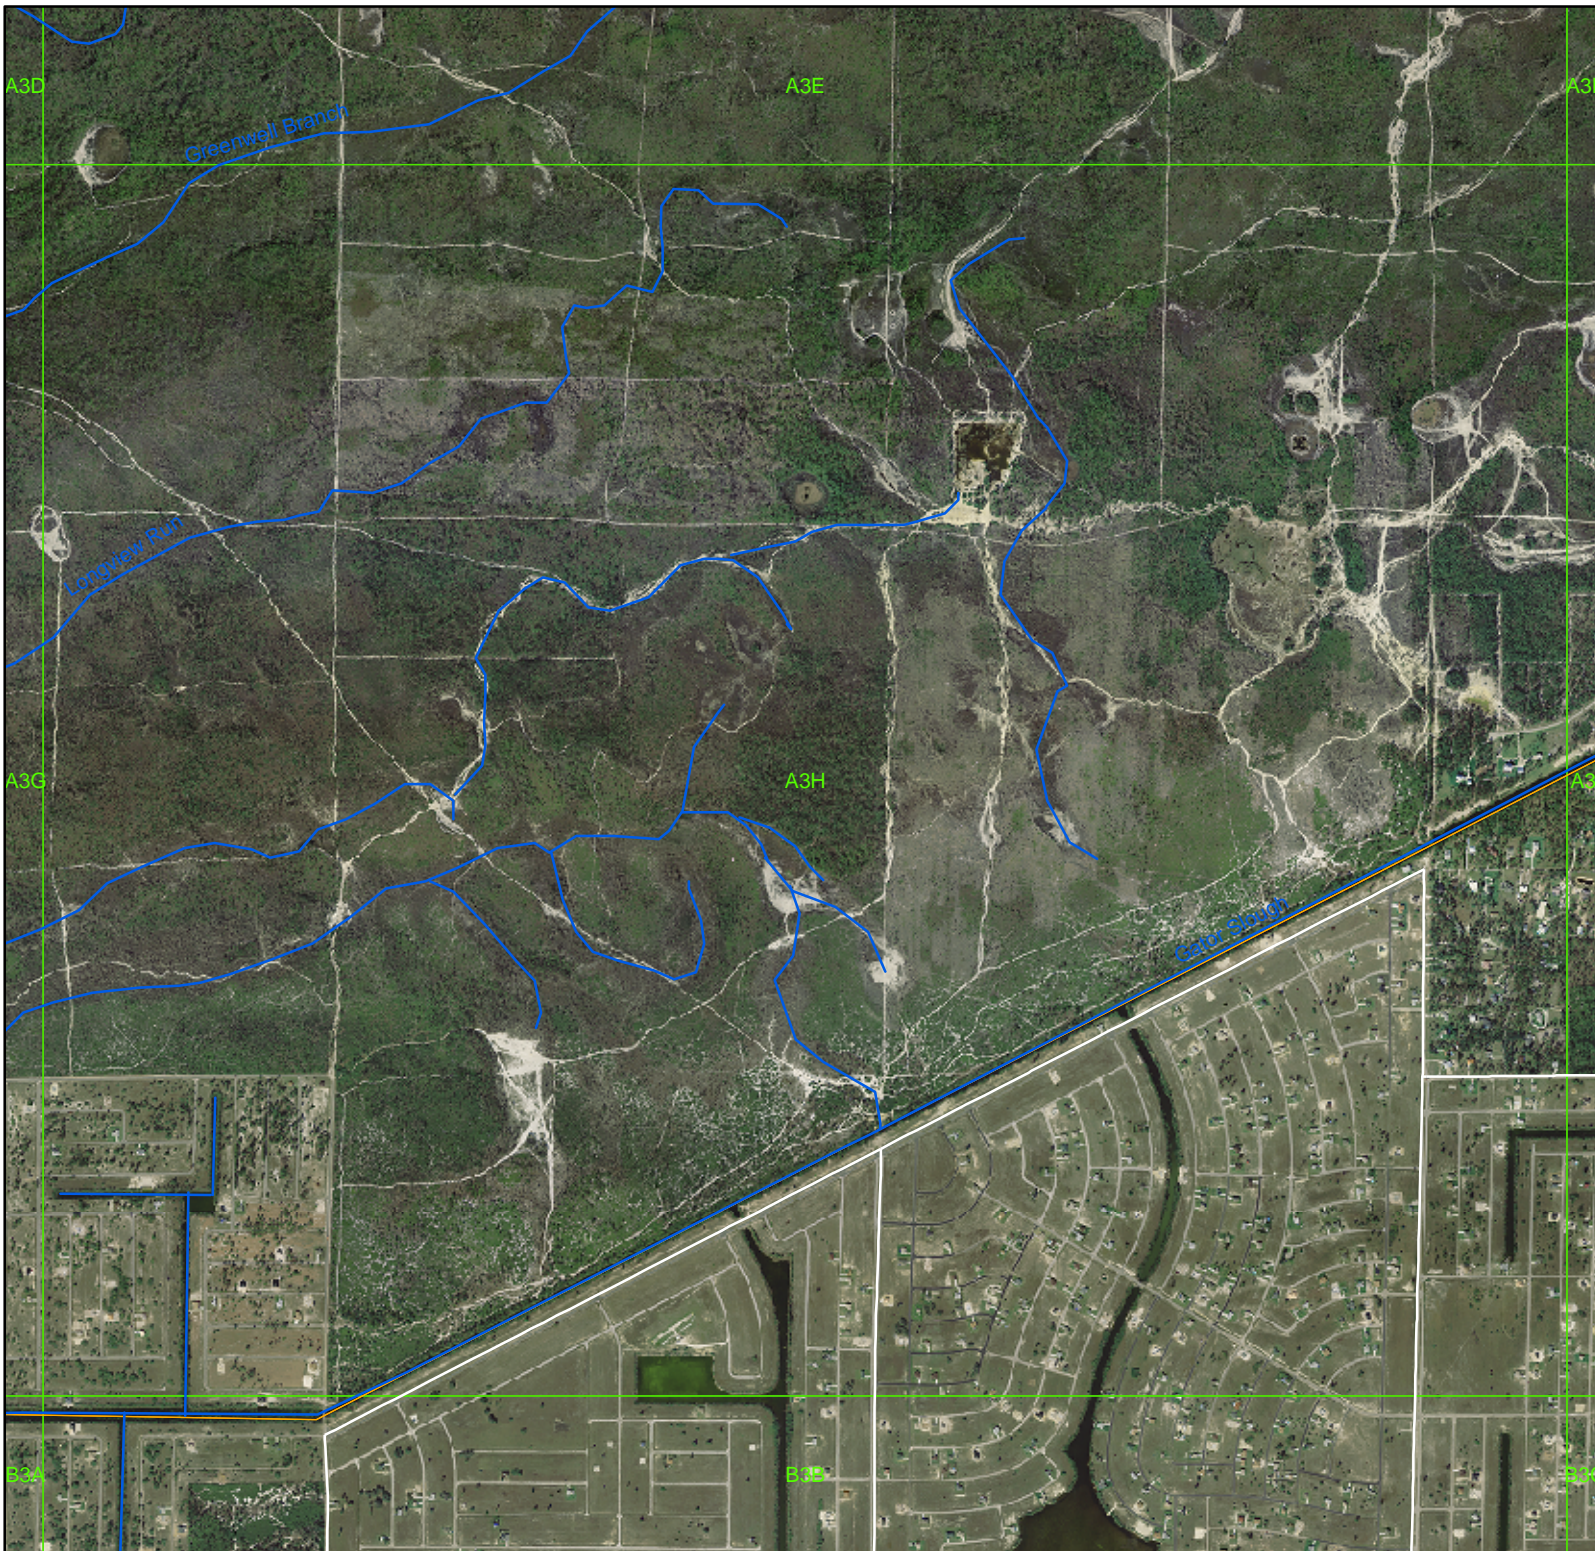

Lee Co. Drainage Atlas

-  Drainage System
-  Watershed Boundaries
-  MapGrid6x5x9
-  Major Roads

0 0.15 0.3
Miles

This information is provided "as is" without warranty of any kind and Lee County expressly disclaims all express and implied warranties. Lee County further does not warrant, guarantee or make any representations regarding the use, or the results of the use, of the information provided to you in terms of correctness, accuracy, reliability, timeliness, or otherwise. The entire risk as to the results and performance of any information provided by Lee County is entirely assumed by the user of the information.