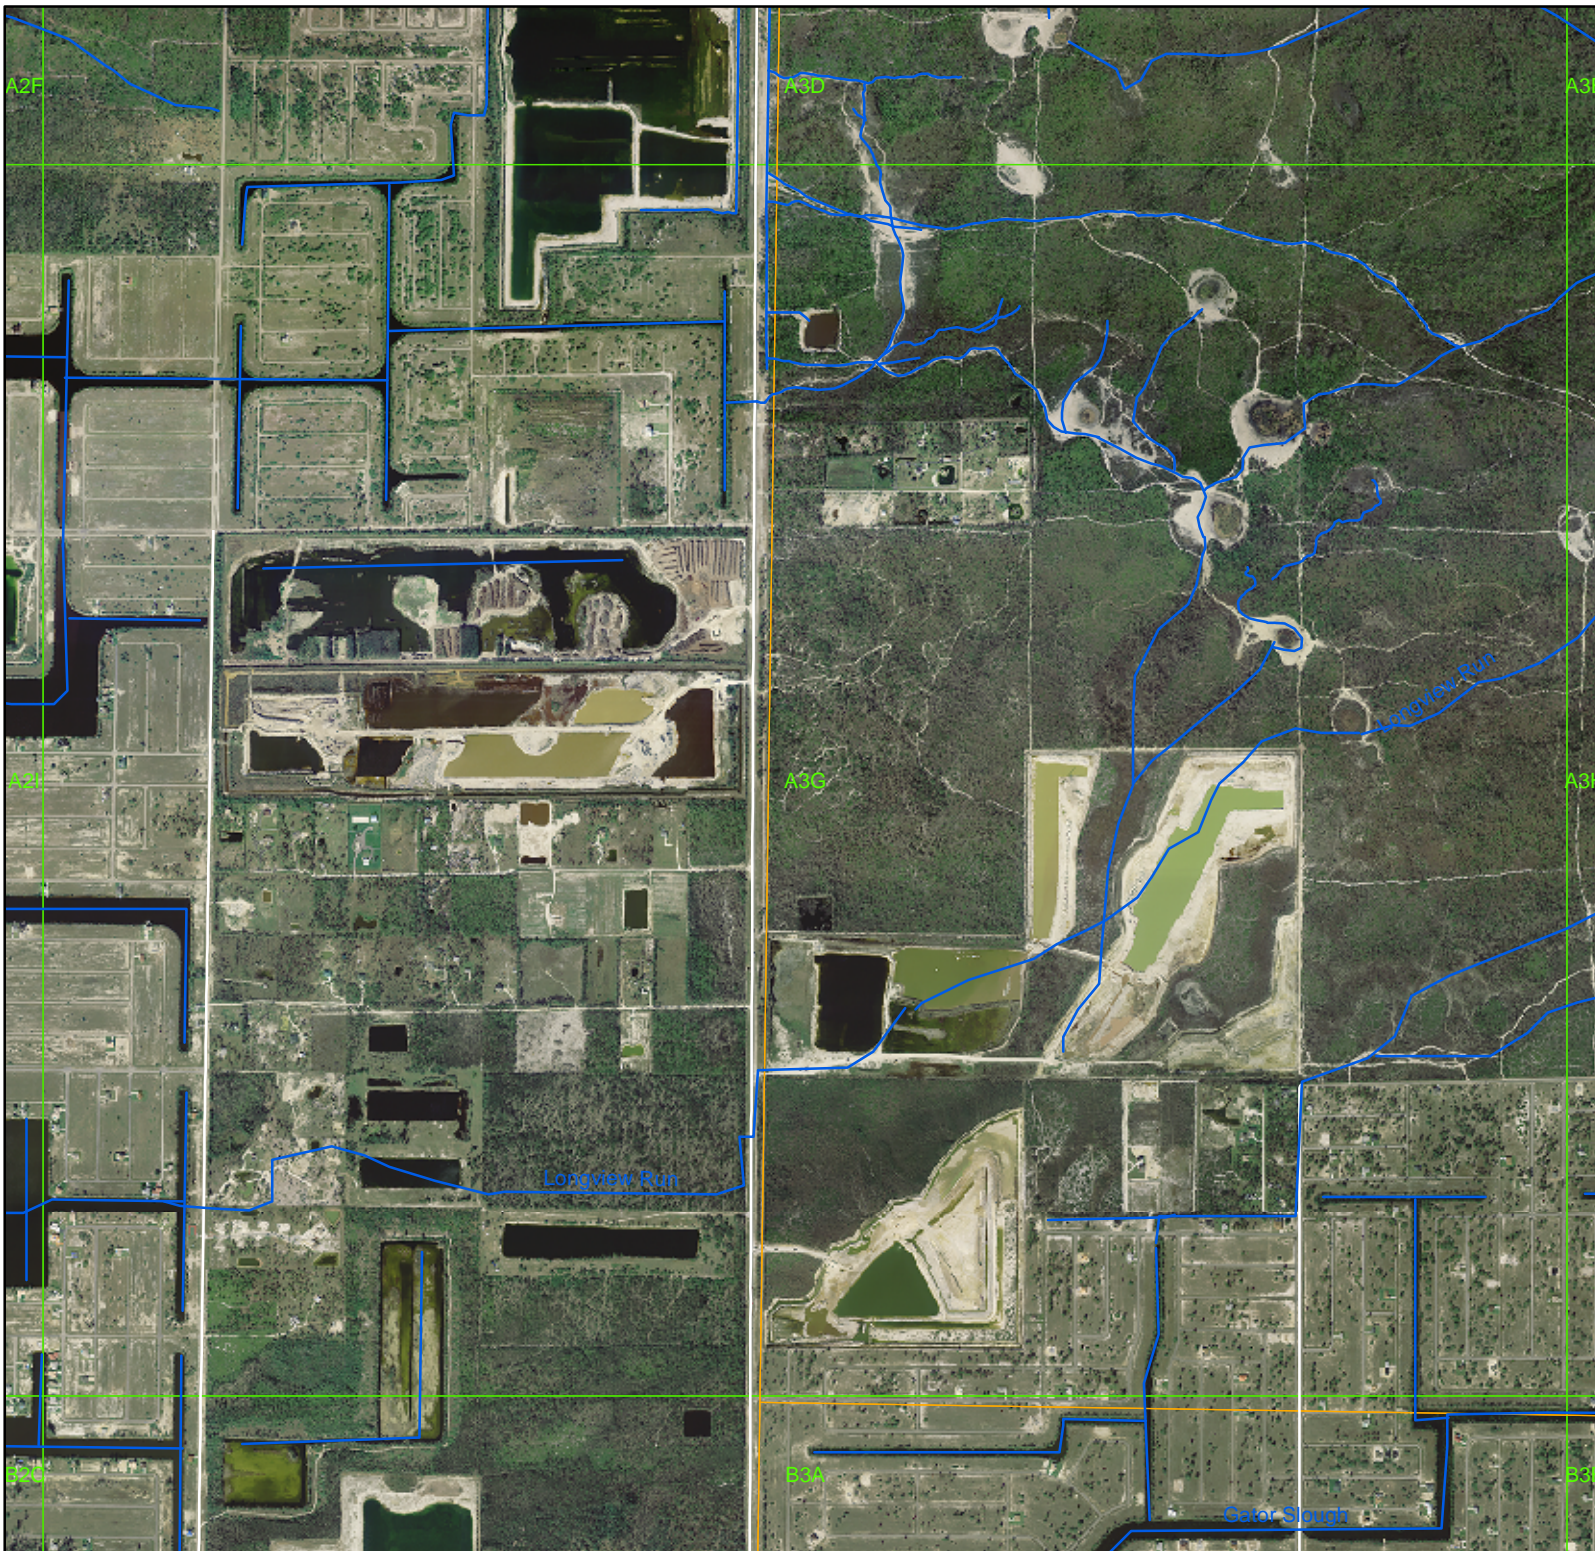

Lee Co. Drainage Atlas

-  Drainage System
-  Watershed Boundaries
-  MapGrid6x5x9
-  Major Roads

0 0.15 0.3
Miles

This information is provided "as is" without warranty of any kind and Lee County expressly disclaims all express and implied warranties. Lee County further does not warrant, guarantee or make any representations regarding the use, or the results of the use, of the information provided to you in terms of correctness, accuracy, reliability, timeliness, or otherwise. The entire risk as to the results and performance of any information provided by Lee County is entirely assumed by the user of the information.