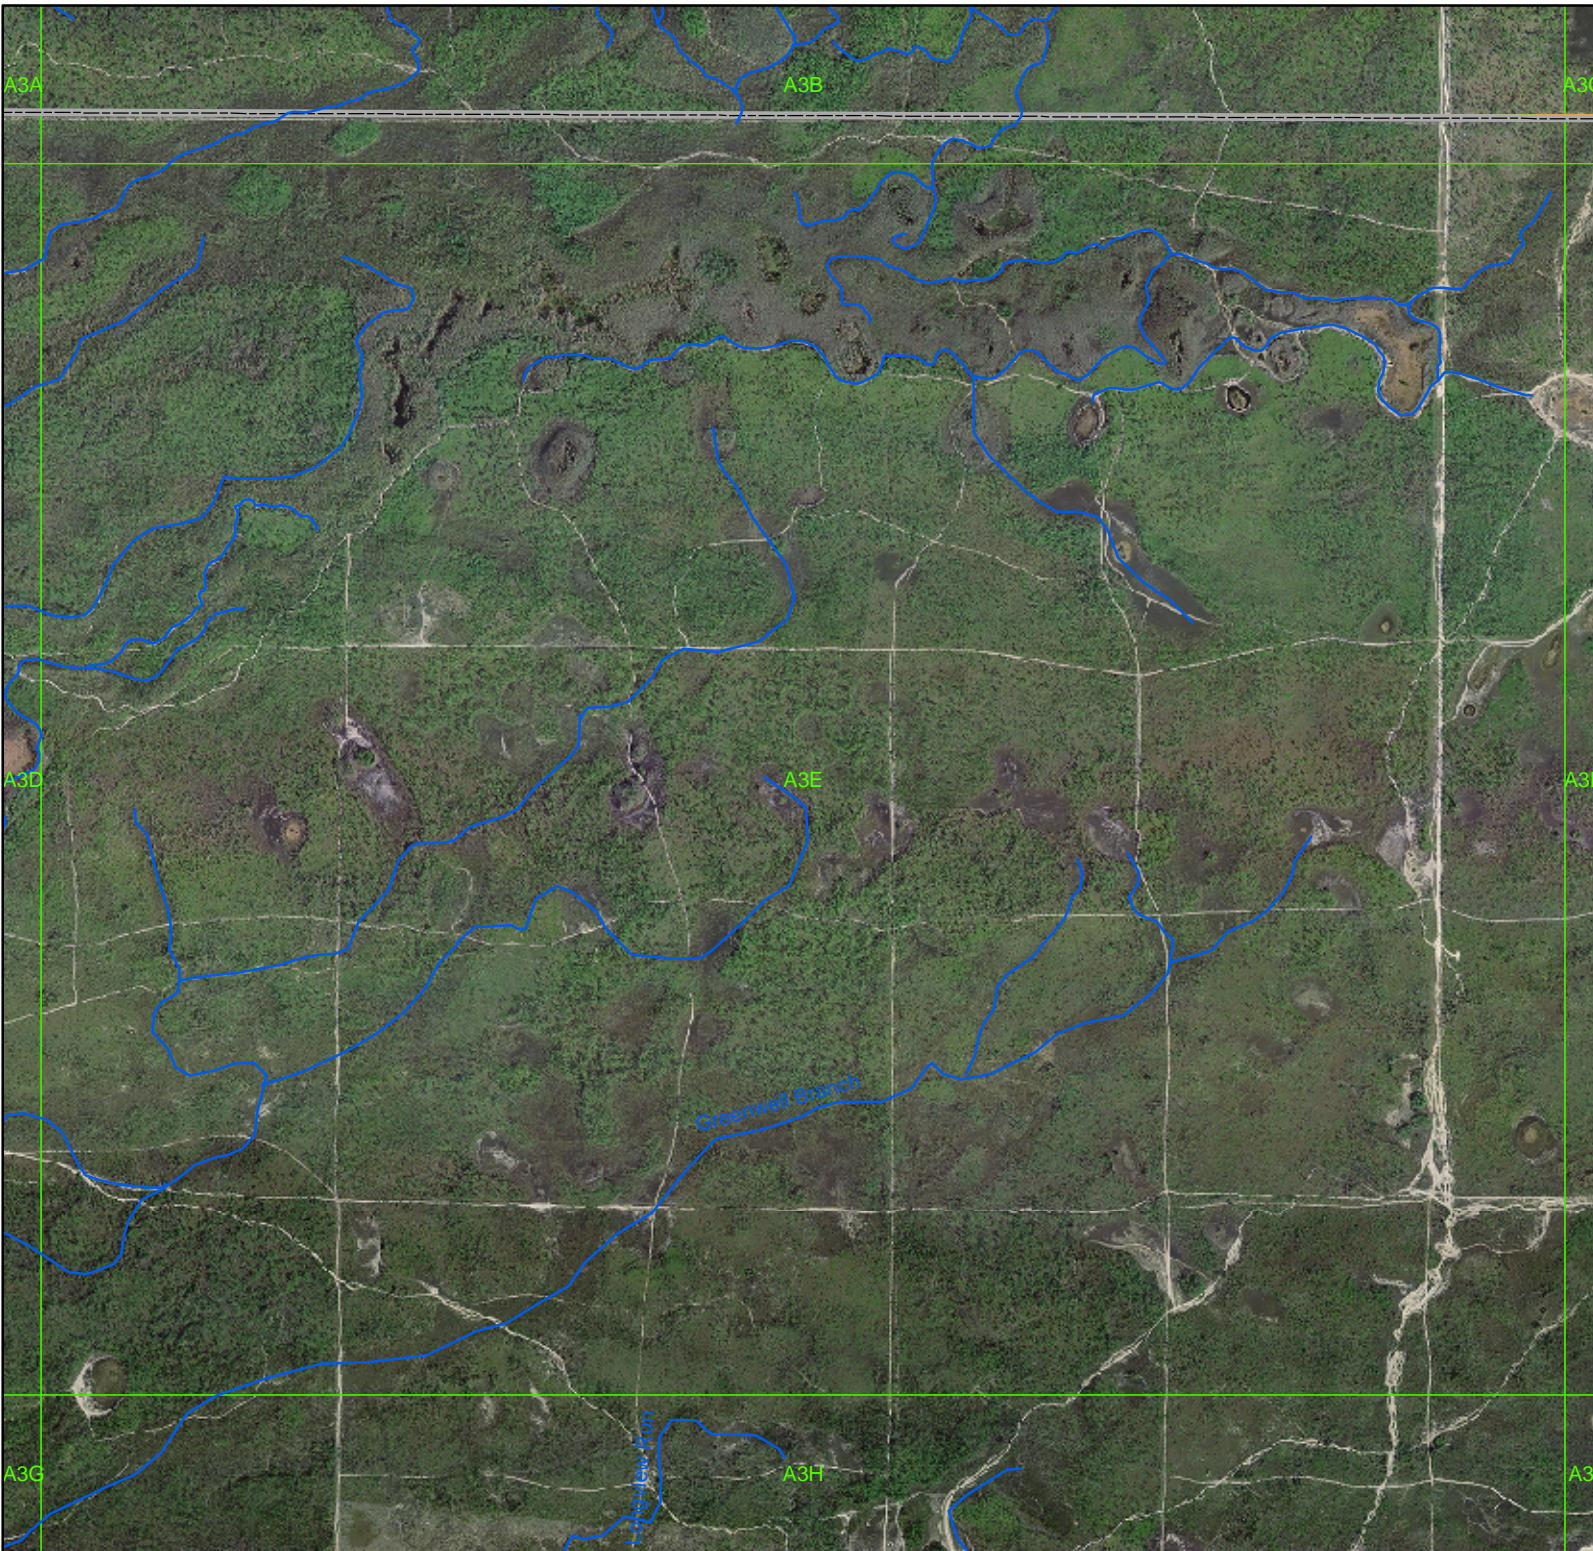

Lee Co. Drainage Atlas

-  Drainage System
-  Watershed Boundaries
-  MapGrid6x5x9
-  Major Roads

0 0.15 0.3
Miles

This information is provided "as is" without warranty of any kind and Lee County expressly disclaims all express and implied warranties. Lee County further does not warrant, guarantee or make any representations regarding the use, or the results of the use, of the information provided to you in terms of correctness, accuracy, reliability, timeliness, or otherwise. The entire risk as to the results and performance of any information provided by Lee County is entirely assumed by the user of the information.