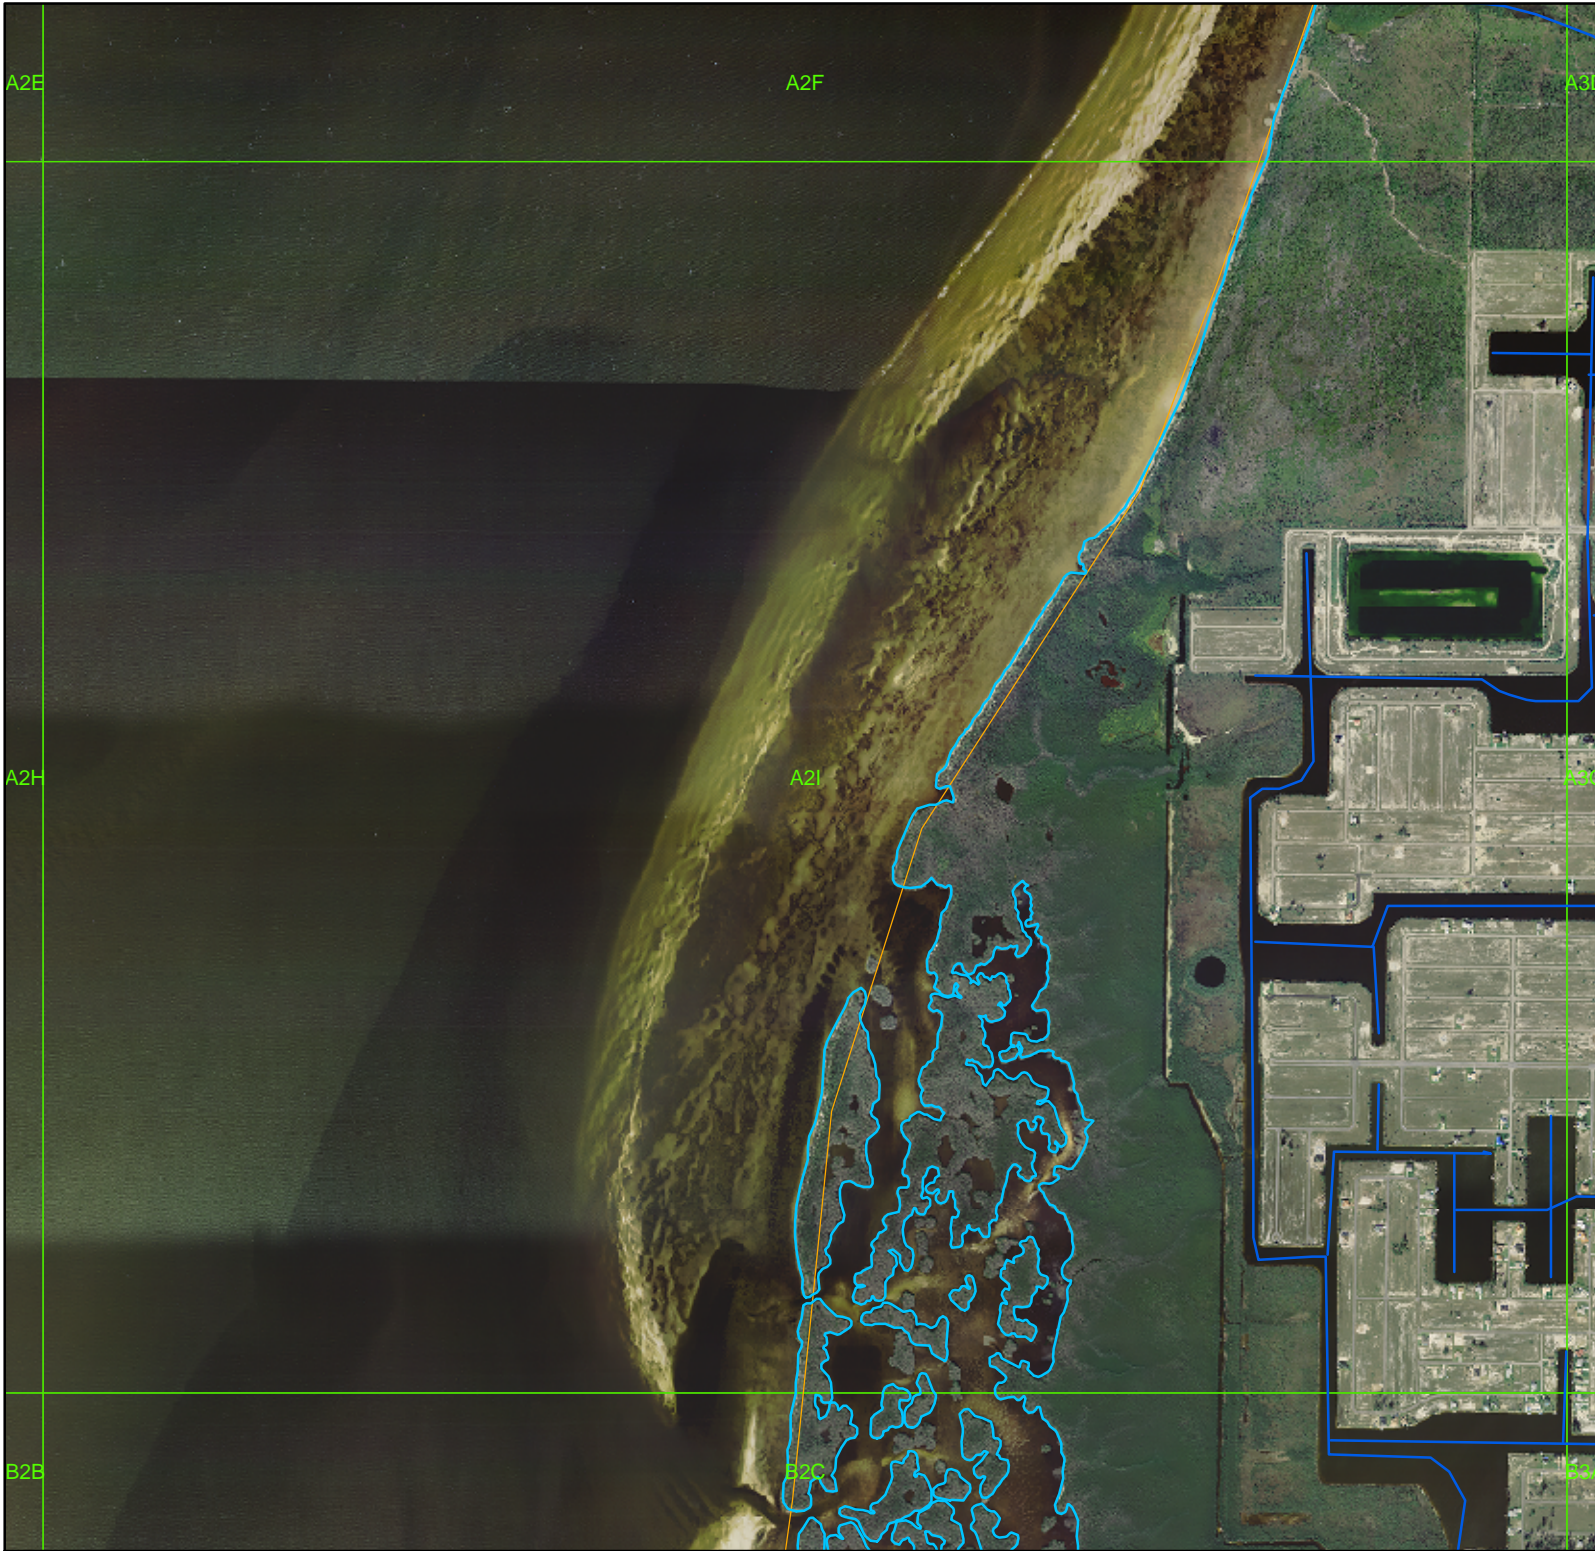

Lee Co. Drainage Atlas

-  Drainage System
-  Watershed Boundaries
-  MapGrid6x5x9
-  Major Roads

0 0.15 0.3
Miles

This information is provided "as is" without warranty of any kind and Lee County expressly disclaims all express and implied warranties. Lee County further does not warrant, guarantee or make any representations regarding the use, or the results of the use, of the information provided to you in terms of correctness, accuracy, reliability, timeliness, or otherwise. The entire risk as to the results and performance of any information provided by Lee County is entirely assumed by the user of the information.