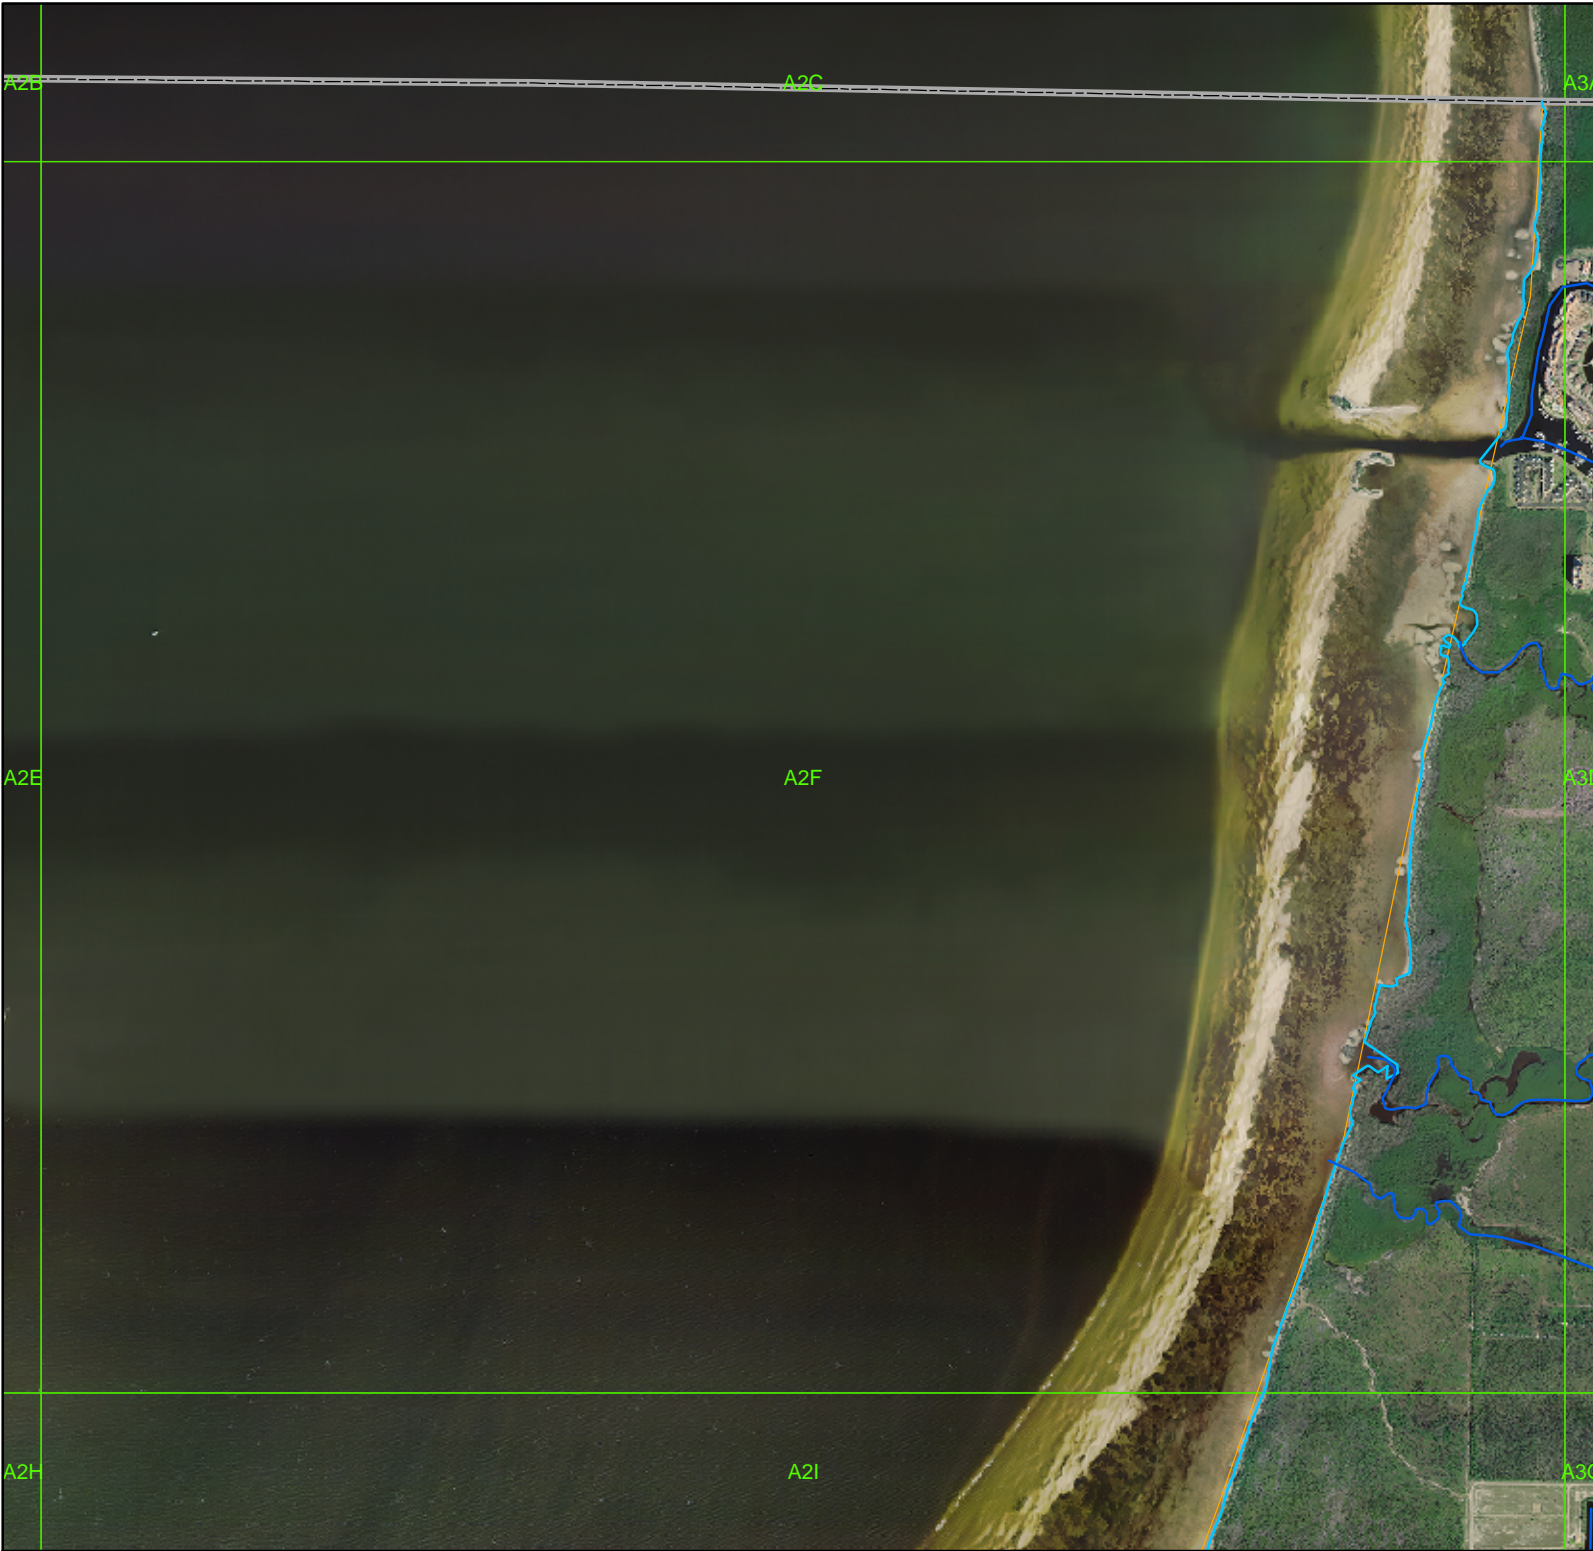

Lee Co. Drainage Atlas

-  Drainage System
-  Watershed Boundaries
-  MapGrid6x5x9
-  Major Roads

0 0.15 0.3
Miles

This information is provided "as is" without warranty of any kind and Lee County expressly disclaims all express and implied warranties. Lee County further does not warrant, guarantee or make any representations regarding the use, or the results of the use, of the information provided to you in terms of correctness, accuracy, reliability, timeliness, or otherwise. The entire risk as to the results and performance of any information provided by Lee County is entirely assumed by the user of the information.