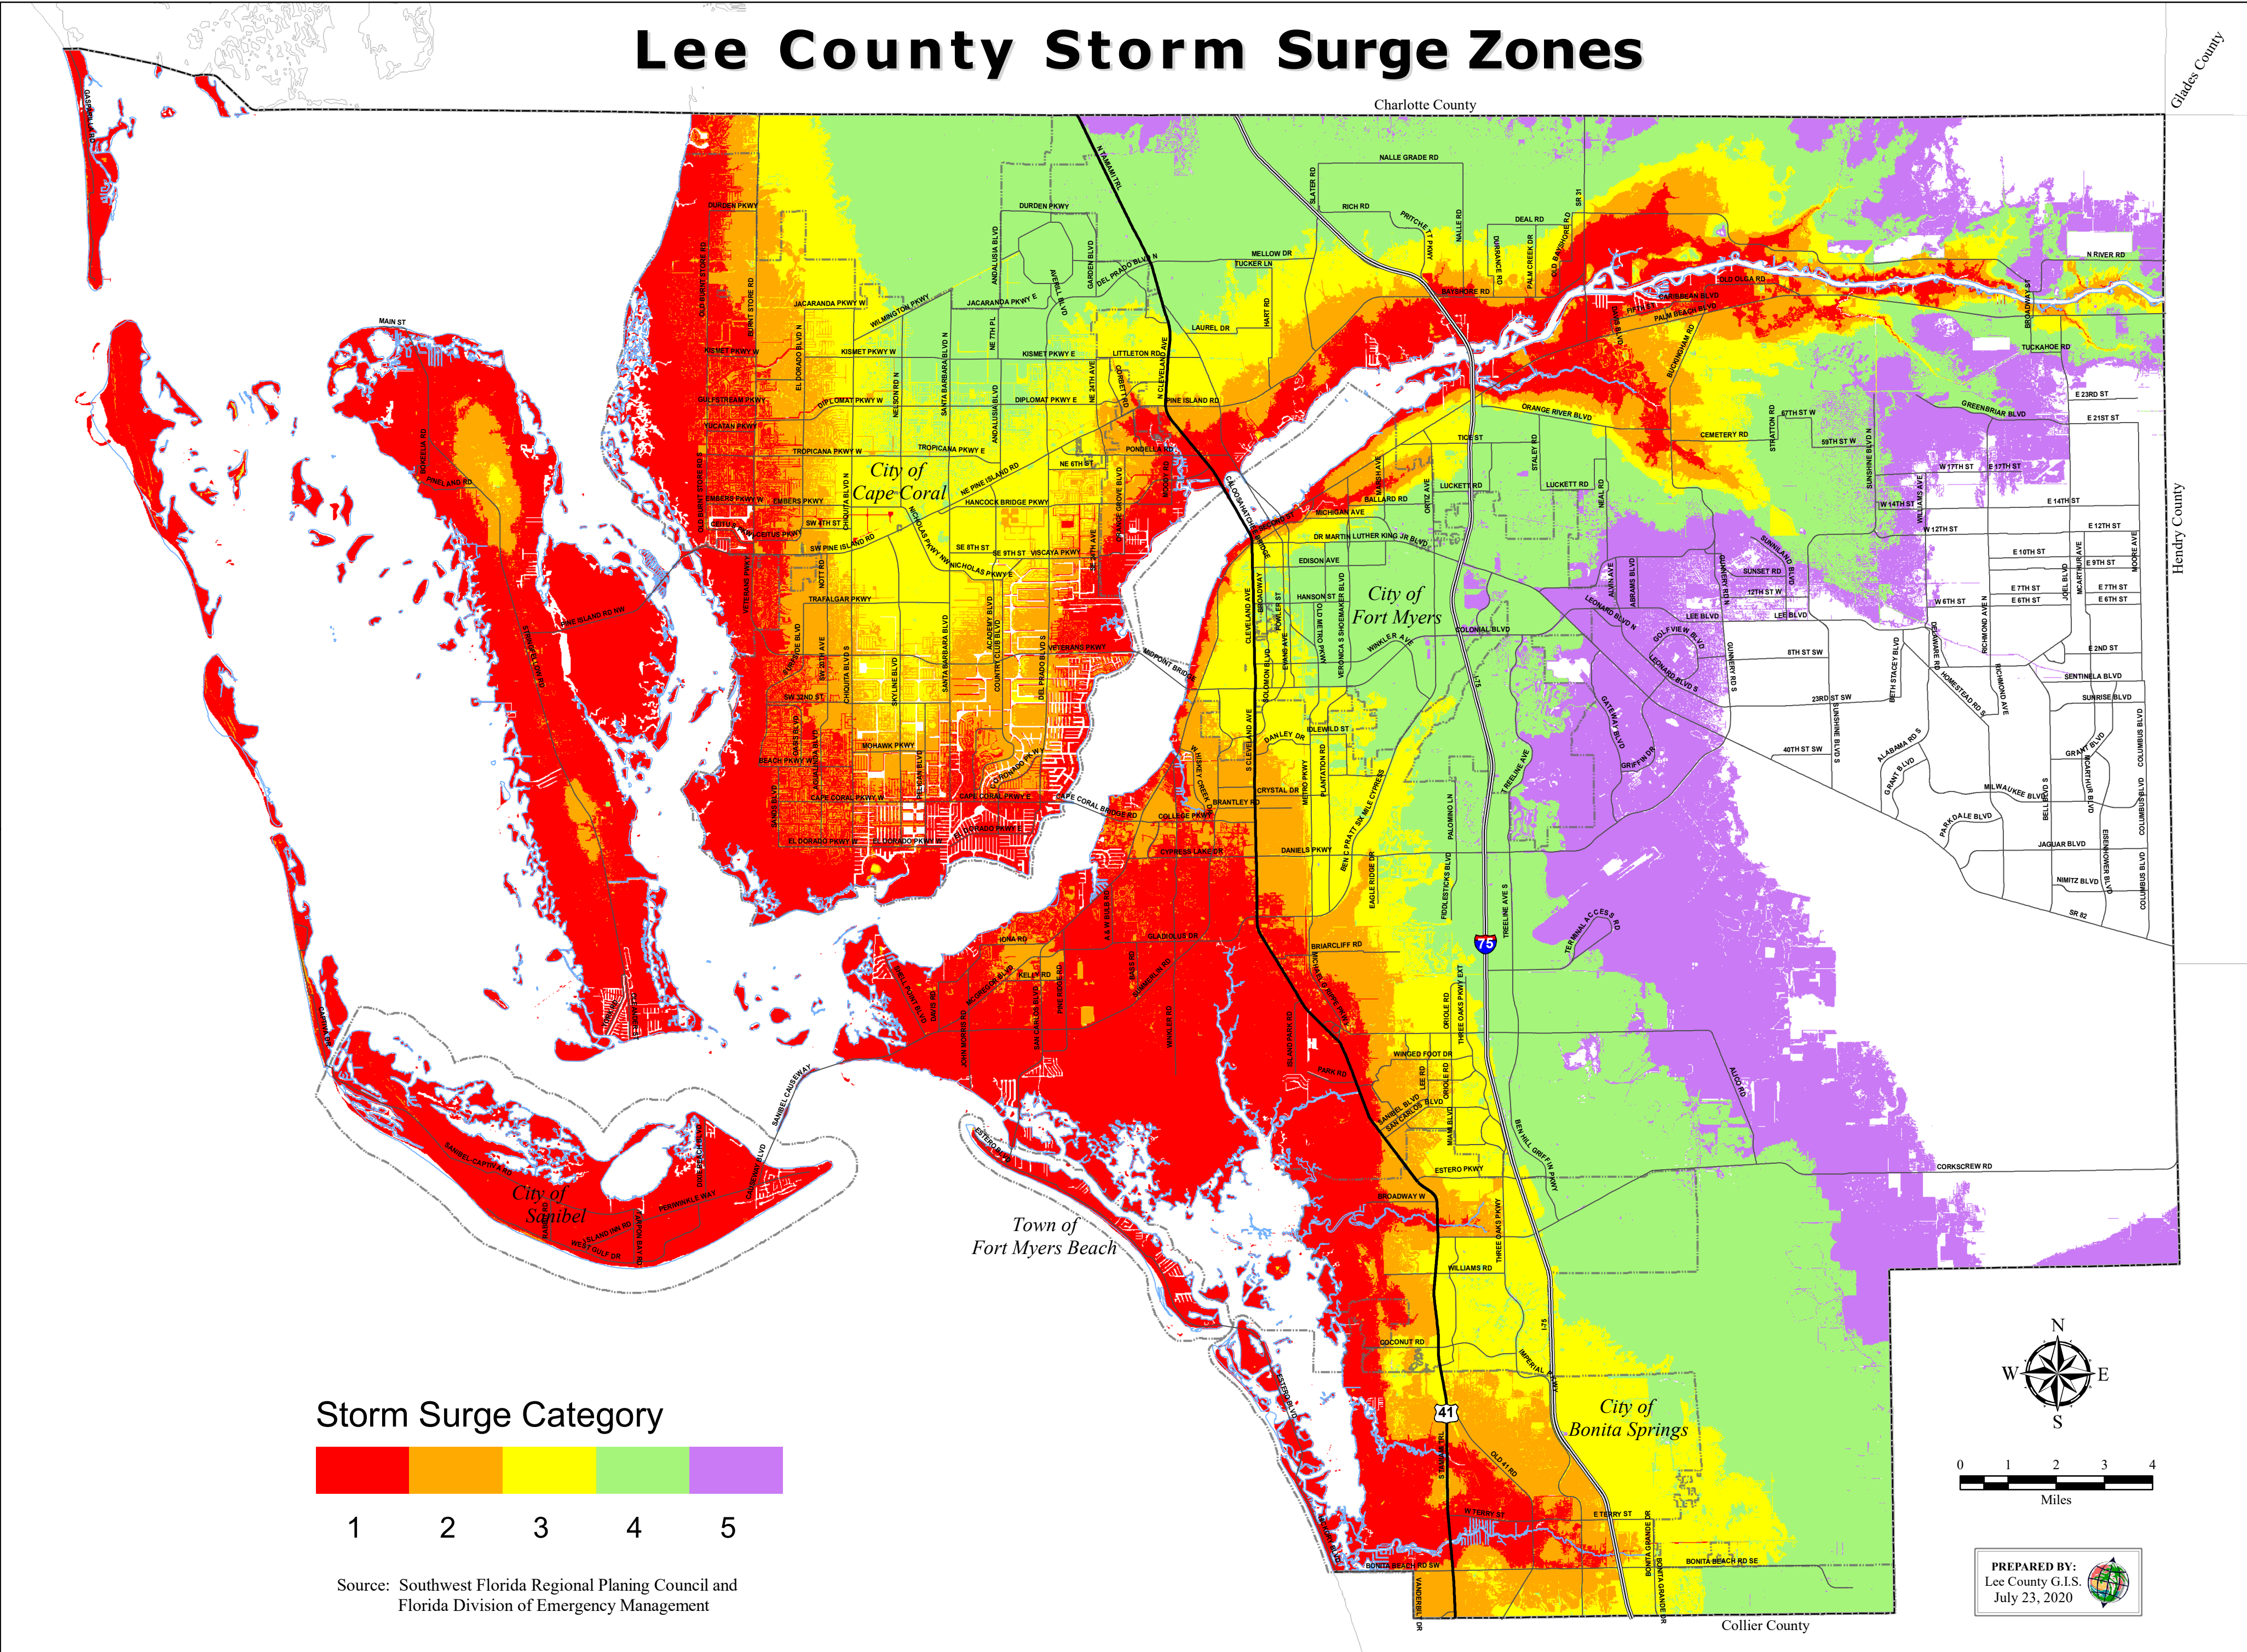

Lee County Storm Surge Zones

Source: Southwest Florida Regional Planing Council and Florida Division of Emergency Management

PREPARED BY:
Lee County G.I.S.
July 23, 2020

Charlotte County

Glades County

Hendry County

Collier County