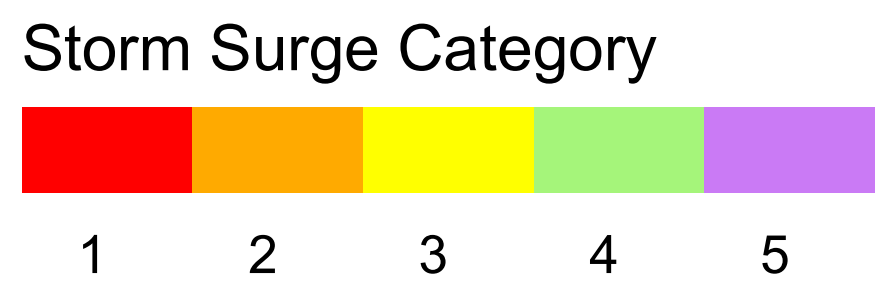

Lee County Storm Surge Zones

Source: Southwest Florida Regional Planing Council and Florida Division of Emergency Management

PREPARED BY:
Lee County G.I.S.
July 23, 2020

Charlotte County

Glades County

Hendry County