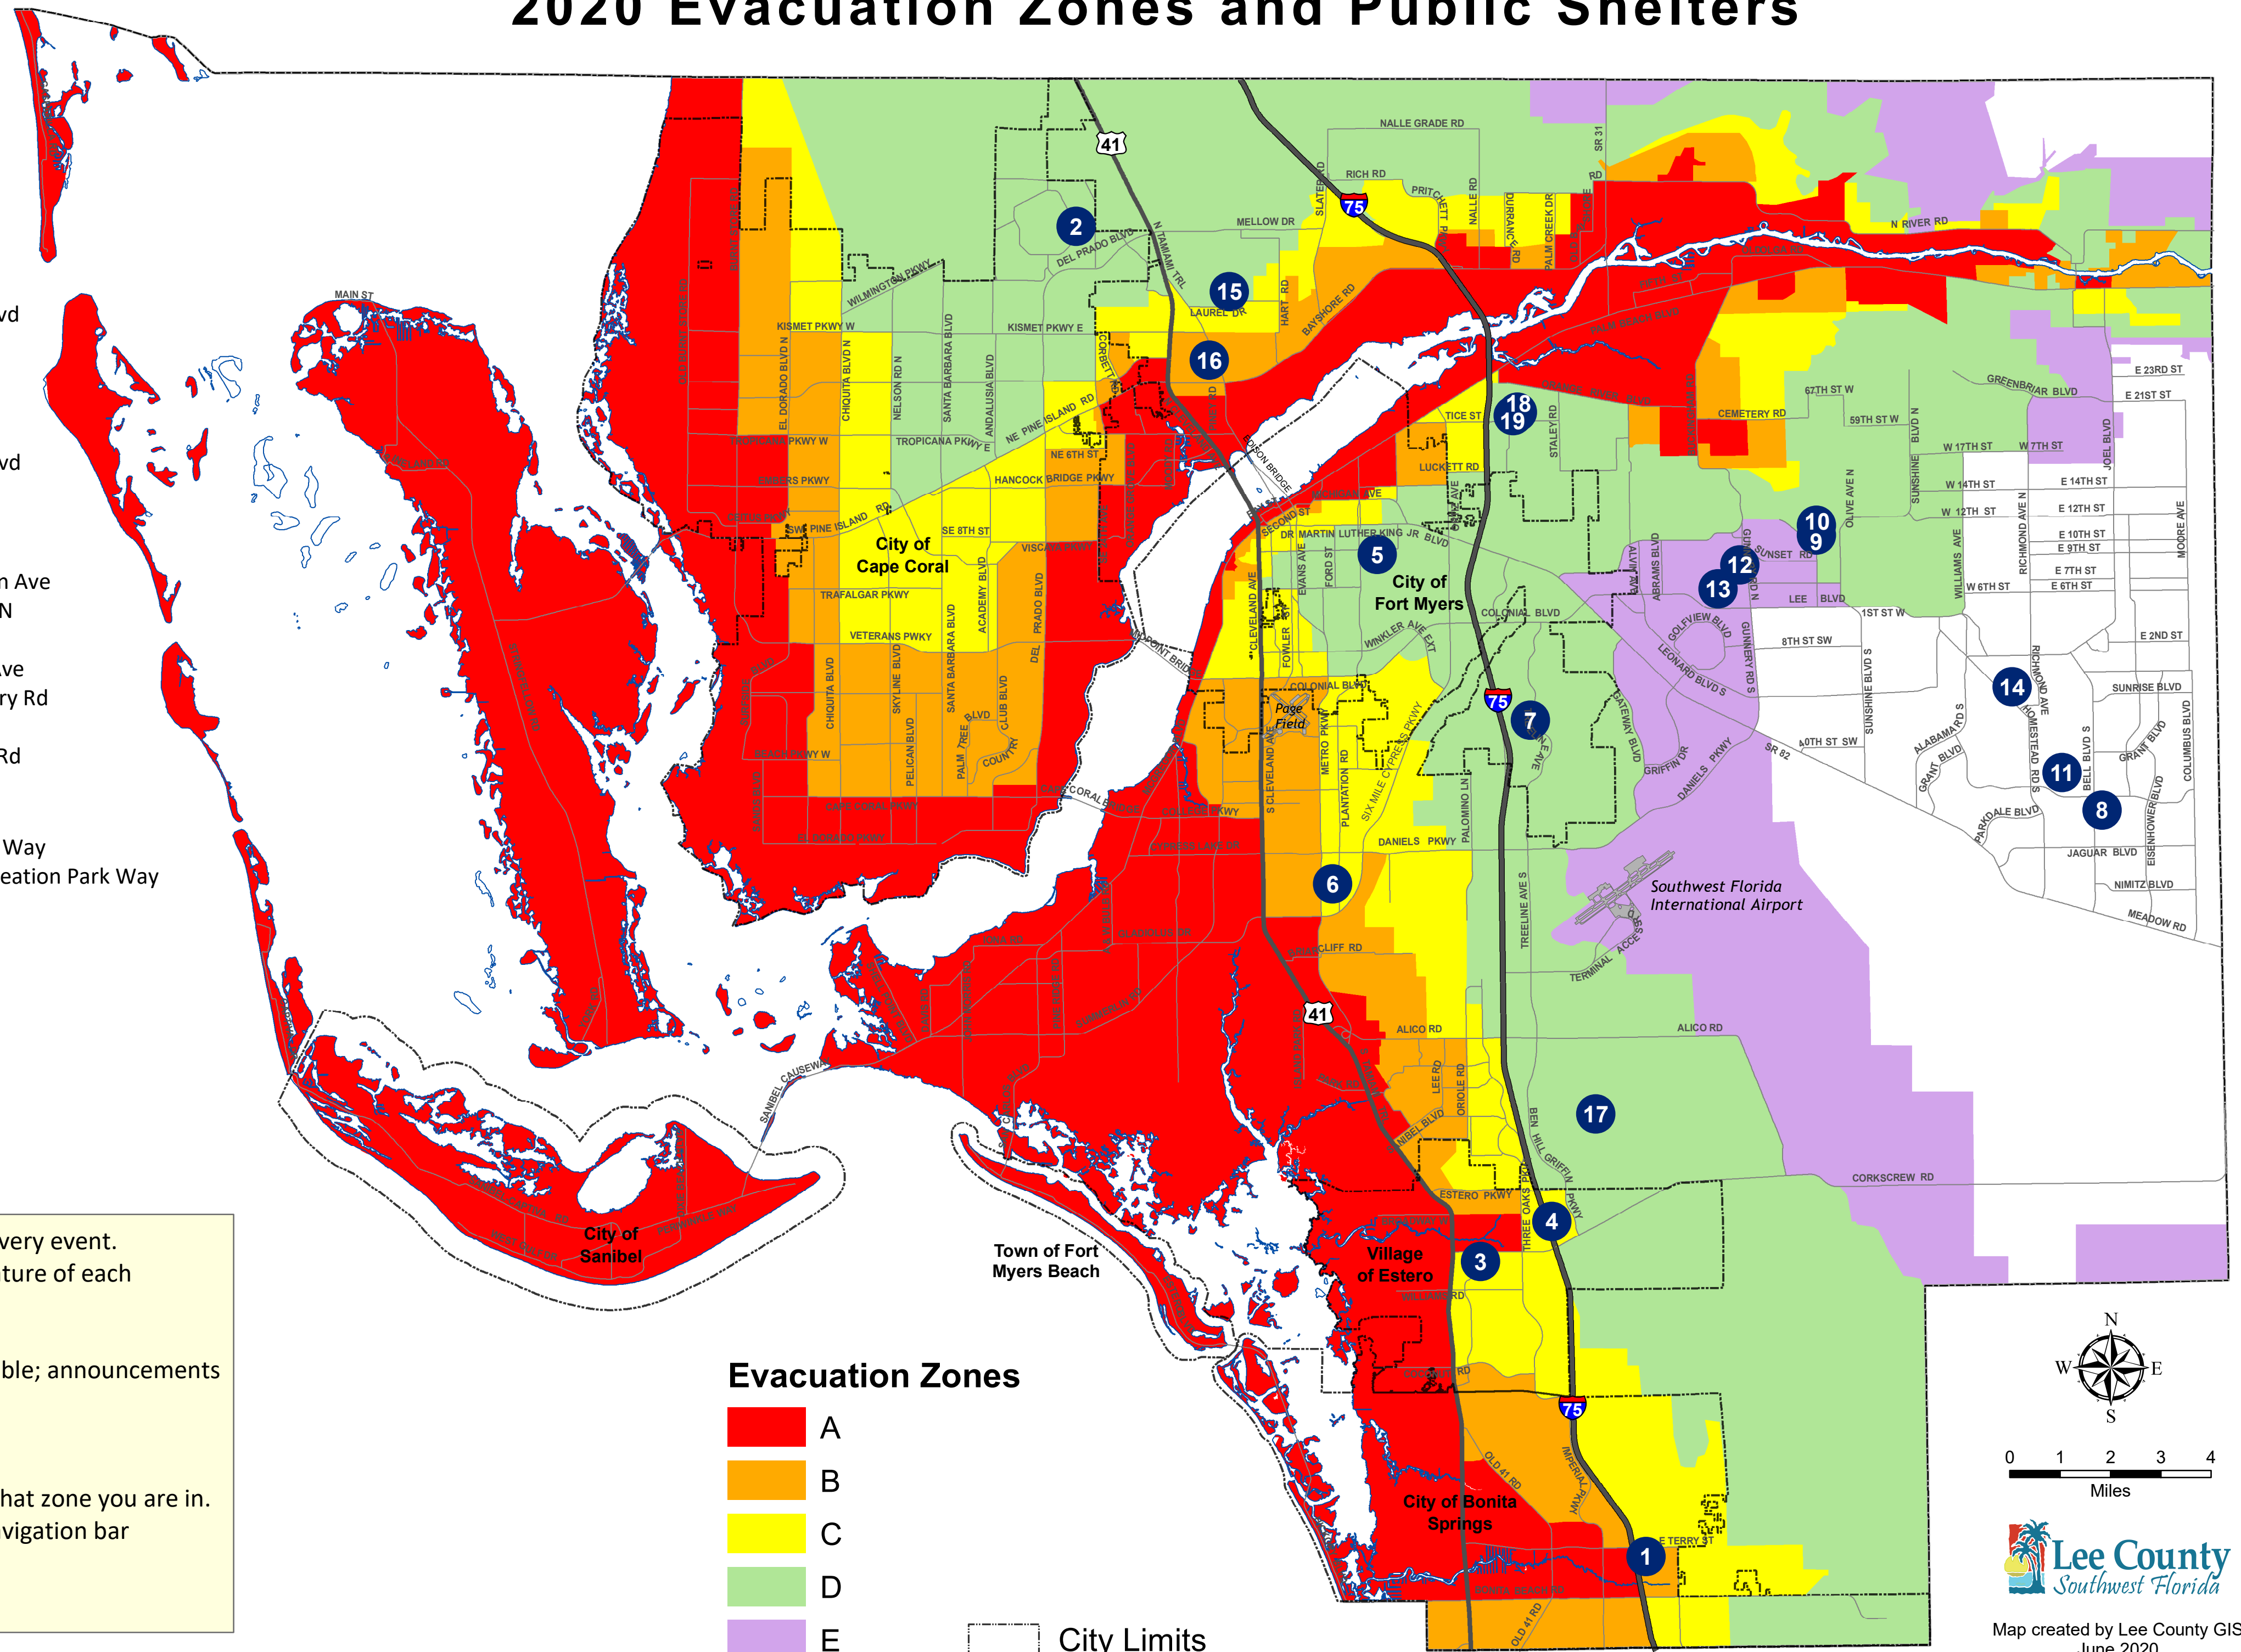

2. Island Coast High School – 2125 DeNavarra Pkwy

Estero

3. Estero Recreation Center – 9200 Corkscrew Palm Blvd
4. Hertz Arena – 11000 Everblades Pkwy

Fort Myers

5. Dunbar High School – 3800 Edison Ave
6. South Fort Myers High School – 14020 Plantation Blvd
7. Treeline Elementary School - 10900 Treeline Ave

Lehigh Acres

8. East Lee County High School – 715 Thomas-Sherwin Ave
9. Harns Marsh Elementary School – 1800 Unice Ave N
10. Harns Marsh Middle School – 1820 Unice Ave N
11. Mirror Lakes Elementary School – 525 Charwood Ave
12. Tortuga Preserve Elementary School - 1711 Gunnery Rd
13. Varsity Lakes Middle School – 801 Gunnery Rd
14. Veterans Park Recreation Center – 49 Homestead Rd

North Fort Myers

15. North Fort Myers Academy of the Arts – 1856 Arts Way
16. North Fort Myers Recreation Center – 2000 N Recreation Park Way

San Carlos

17. Alico Arena – 12181 FGCU Lake Pkwy

Tice

18. Manatee Elementary School - 5301 Tice St
19. Oak Hammock Middle School – 5321 Tice St

Be Advised: **NOT all shelters will be open for every event.

The opening of shelters is dependent upon the nature of each specific event.

Please Note: Pet-friendly sheltering will be available; announcements will be made at the time.

Know Your Evacuation Zone:

Visit our website www.LeeEOC.com to find out what zone you are in.

1. Click on “Know My Evacuation Zone” in the navigation bar
2. Click the Find My Evacuation Zone link
3. Enter your address in the search bar

Evacuation Zones

- A
- B
- C
- D
- E

City Limits

0 1 2 3 4
Miles

Map created by Lee County GIS
June 2020