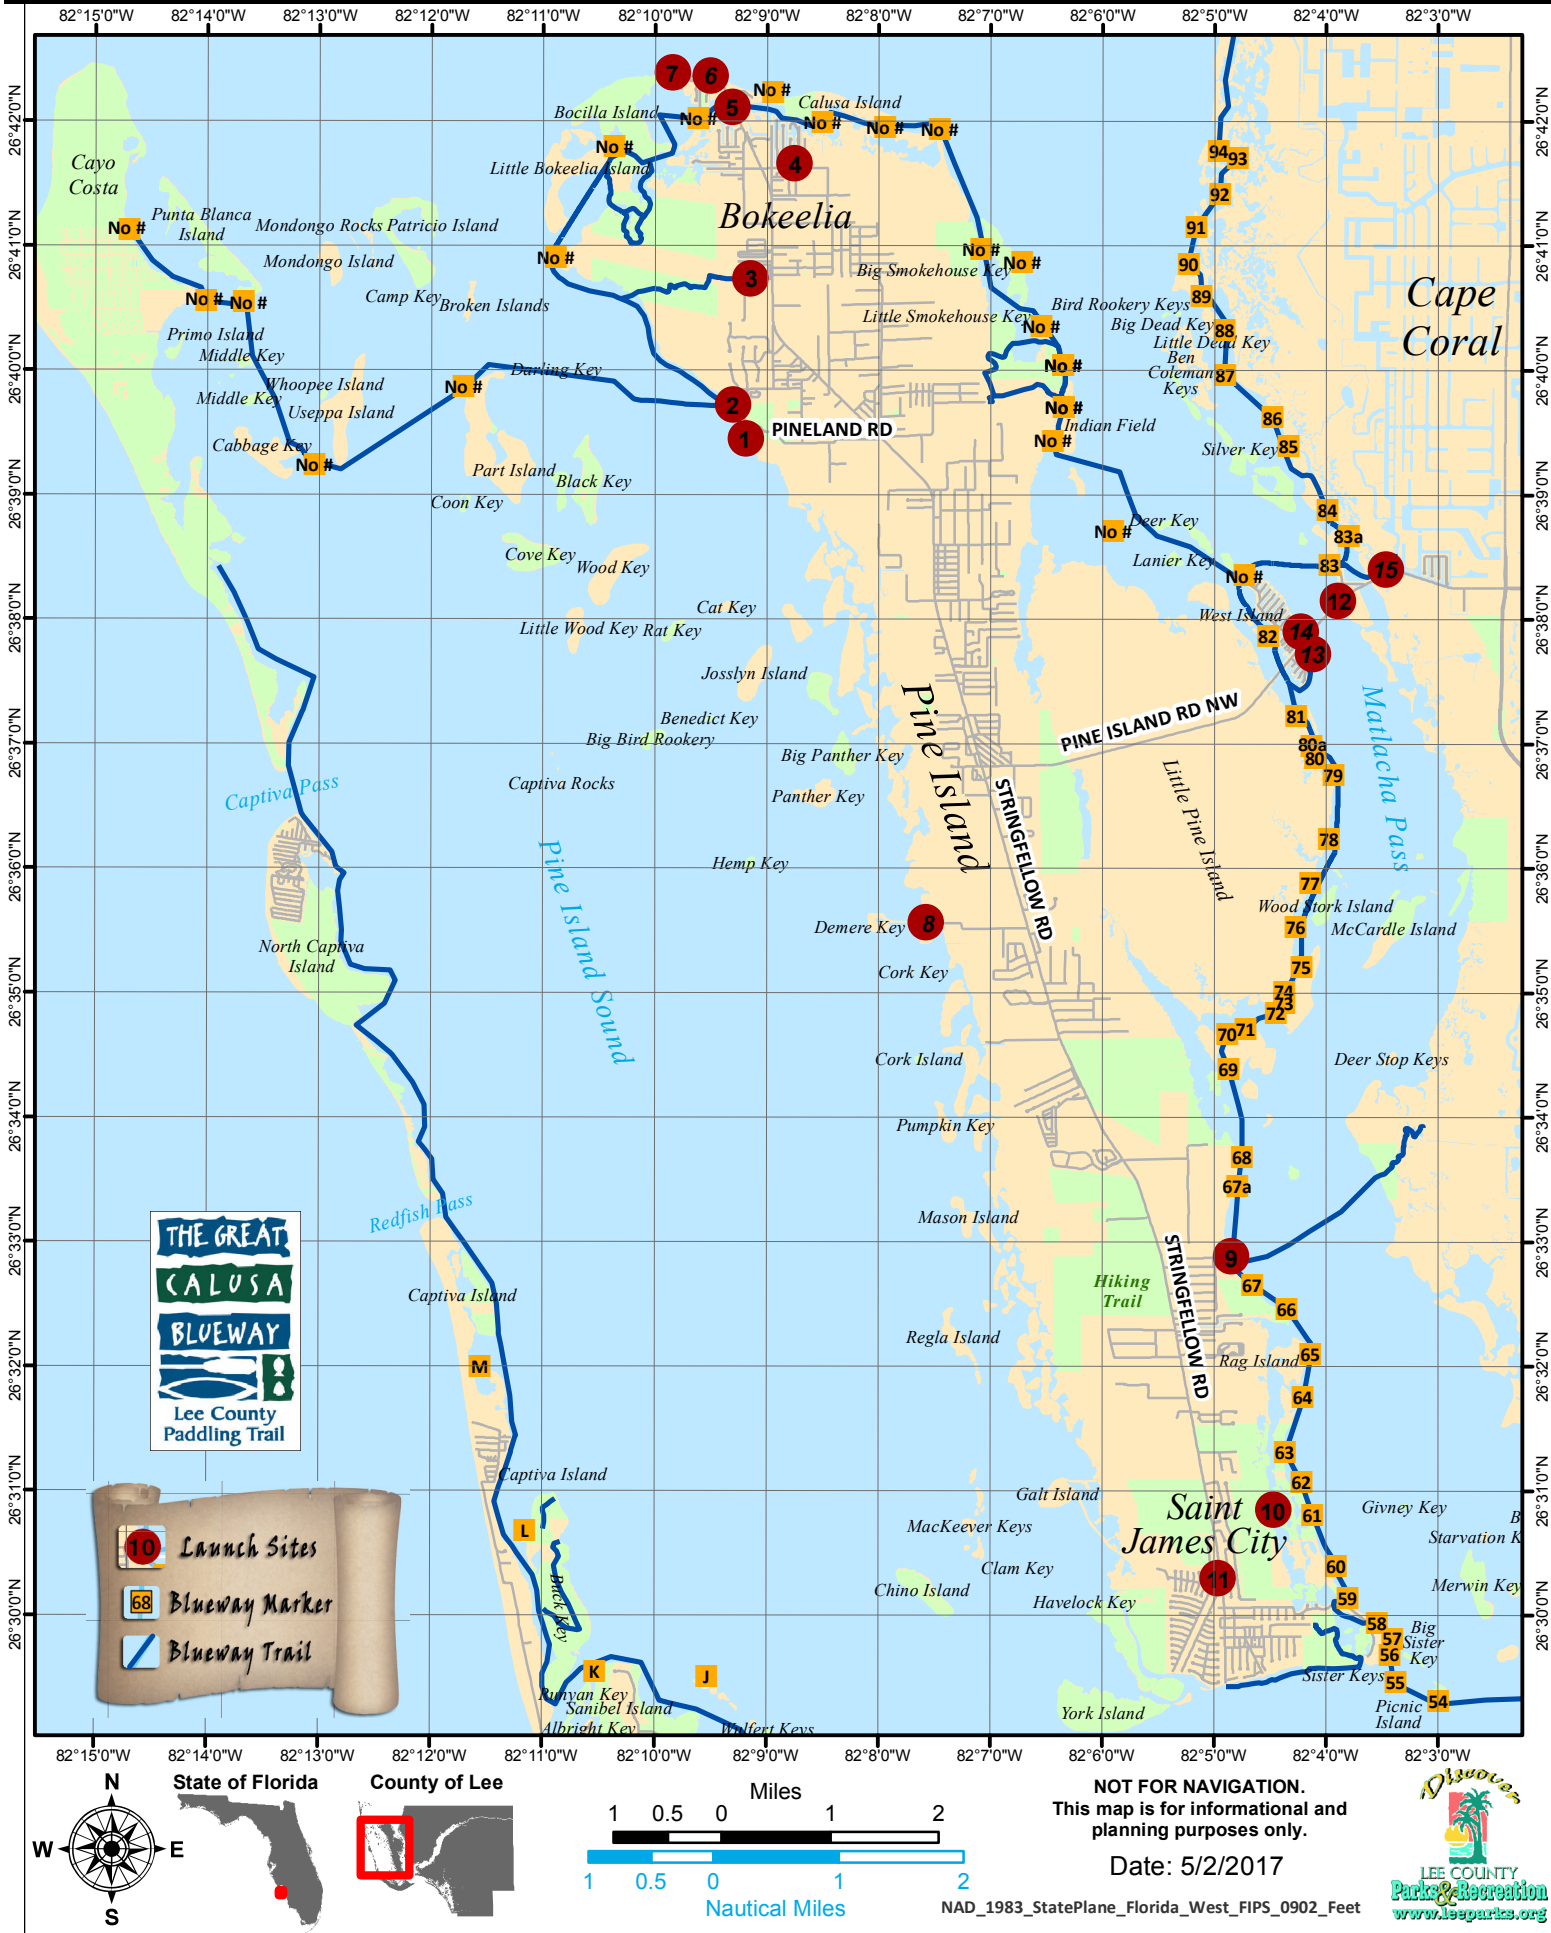

Great Calusa Blueway - Pine Island Paddlecraft Launches

NOT FOR NAVIGATION.
This map is for informational and planning purposes only.
Date: 5/2/2017

NAD_1983_StatePlane_Florida_West_FIPS_0902_Feet