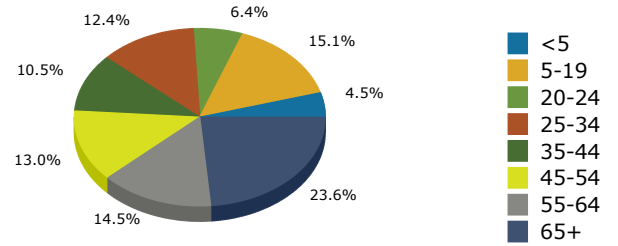

2016 Population by Race

2016 Population by Age

Households

2016 Home Value

2016-2021 Annual Growth Rate

Household Income

Source: U.S. Census Bureau, Census 2010 Summary File 1. Esri forecasts for 2016 and 2021.