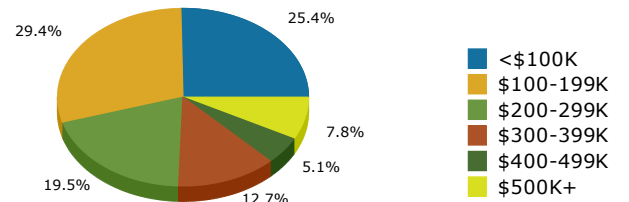

2016 Population by Race

2016 Population by Age

Households

2016 Home Value

2016-2021 Annual Growth Rate

Household Income

Source: U.S. Census Bureau, Census 2010 Summary File 1. Esri forecasts for 2016 and 2021.