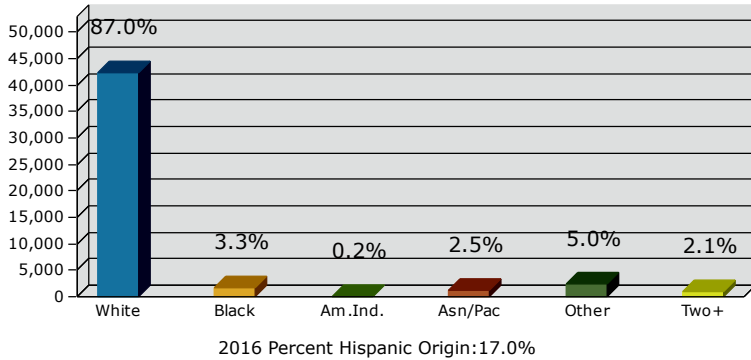

2016 Population by Race

2016 Population by Age

Households

2016 Home Value

2016-2021 Annual Growth Rate

Household Income

Source: U.S. Census Bureau, Census 2010 Summary File 1. Esri forecasts for 2016 and 2021.