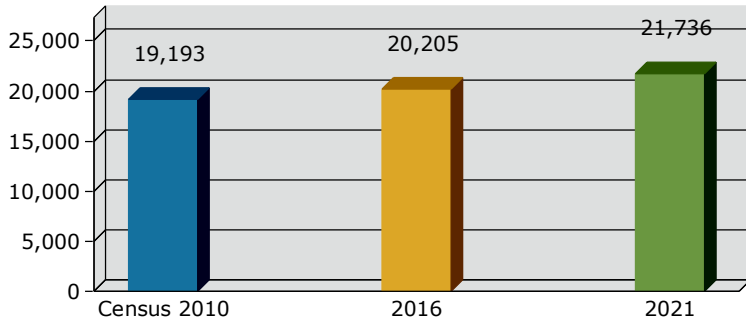

2016 Population by Race

2016 Population by Age

Households

2016 Home Value

2016-2021 Annual Growth Rate

Household Income

Source: U.S. Census Bureau, Census 2010 Summary File 1. Esri forecasts for 2016 and 2021.