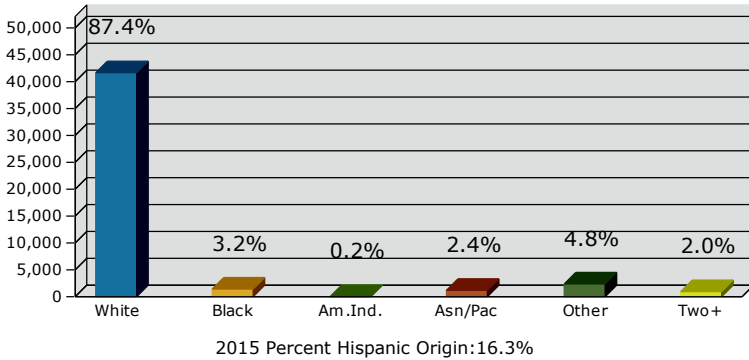

2015 Population by Race

2015 Population by Age

Households

2015 Home Value

2015-2020 Annual Growth Rate

Household Income

Source: U.S. Census Bureau, Census 2010 Summary File 1. Esri forecasts for 2015 and 2020.