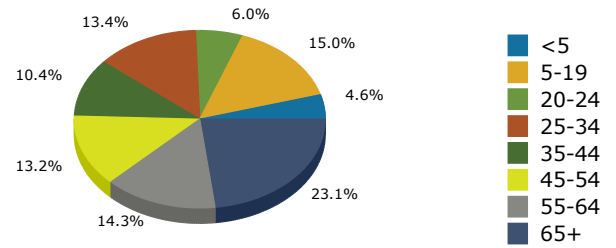

2015 Population by Race

2015 Population by Age

Households

2015 Home Value

2015-2020 Annual Growth Rate

Household Income

Source: U.S. Census Bureau, Census 2010 Summary File 1. Esri forecasts for 2015 and 2020.