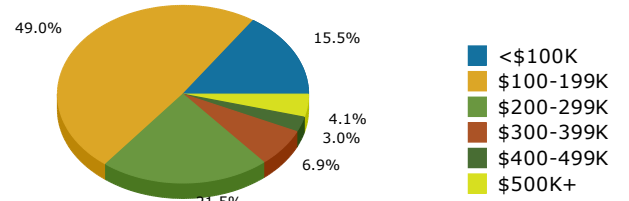

2015 Population by Race

2015 Population by Age

Households

2015 Home Value

2015-2020 Annual Growth Rate

Household Income

Source: U.S. Census Bureau, Census 2010 Summary File 1. Esri forecasts for 2015 and 2020.