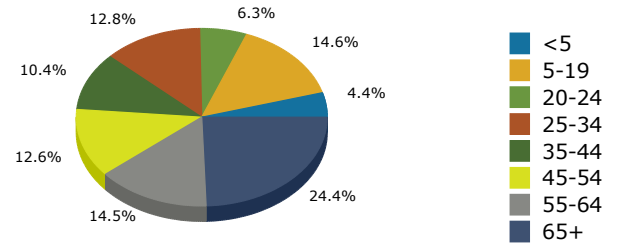

2017 Population by Race

2017 Population by Age

Households

2017 Home Value

2017-2022 Annual Growth Rate

Household Income

Source: U.S. Census Bureau, Census 2010 Summary File 1. Esri forecasts for 2017 and 2022.