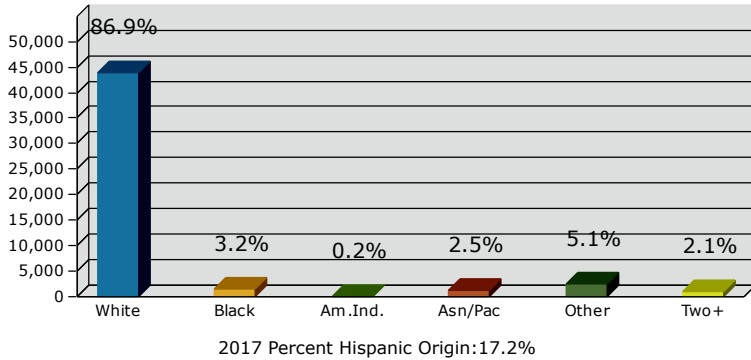

2017 Population by Race

2017 Population by Age

Households

2017 Home Value

2017-2022 Annual Growth Rate

Household Income

Source: U.S. Census Bureau, Census 2010 Summary File 1. Esri forecasts for 2017 and 2022.