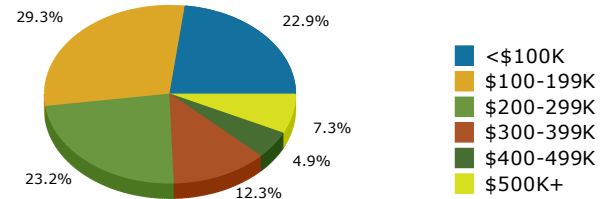

2017 Population by Race

2017 Population by Age

Households

2017 Home Value

2017-2022 Annual Growth Rate

Household Income

Source: U.S. Census Bureau, Census 2010 Summary File 1. Esri forecasts for 2017 and 2022.