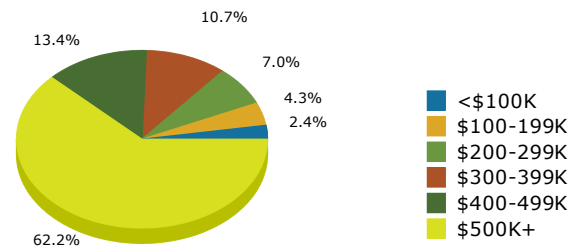

2015 Population by Race

2015 Population by Age

Households

2015 Home Value

2015-2020 Annual Growth Rate

Household Income

Source: U.S. Census Bureau, Census 2010 Summary File 1. Esri forecasts for 2015 and 2020.