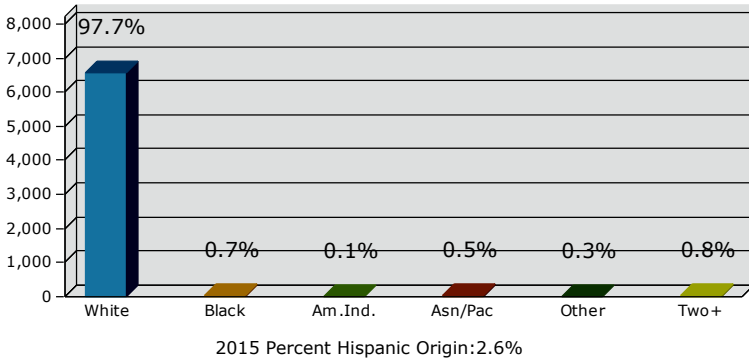

2015 Population by Race

2015 Population by Age

Households

2015 Home Value

2015-2020 Annual Growth Rate

Household Income

Source: U.S. Census Bureau, Census 2010 Summary File 1. Esri forecasts for 2015 and 2020.