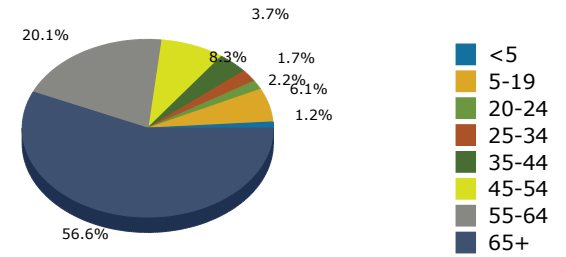

2015 Population by Race

2015 Population by Age

Households

2015 Home Value

2015-2020 Annual Growth Rate

Household Income

Source: U.S. Census Bureau, Census 2010 Summary File 1. Esri forecasts for 2015 and 2020.