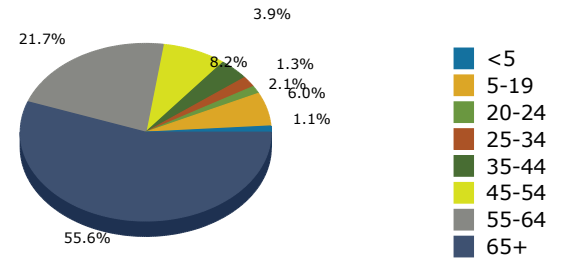

2016 Population by Race

2016 Population by Age

Households

2016 Home Value

2016-2021 Annual Growth Rate

Household Income

Source: U.S. Census Bureau, Census 2010 Summary File 1. Esri forecasts for 2016 and 2021.