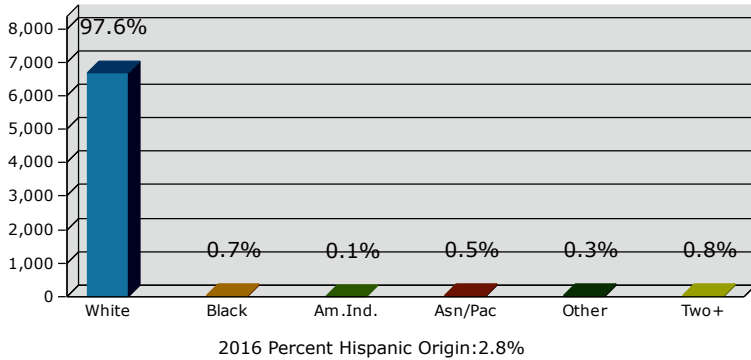

2016 Population by Race

2016 Population by Age

Households

2016 Home Value

2016-2021 Annual Growth Rate

Household Income

Source: U.S. Census Bureau, Census 2010 Summary File 1. Esri forecasts for 2016 and 2021.