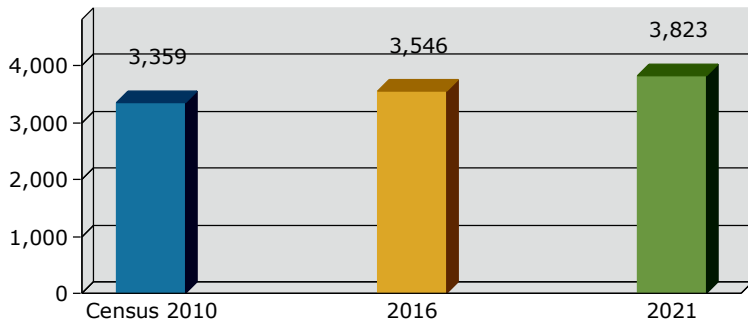

2016 Population by Race

2016 Population by Age

Households

2016 Home Value

2016-2021 Annual Growth Rate

Household Income

Source: U.S. Census Bureau, Census 2010 Summary File 1. Esri forecasts for 2016 and 2021.