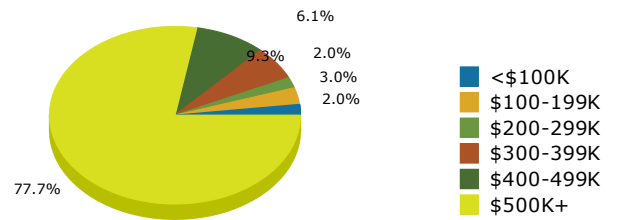

2016 Population by Race

2016 Population by Age

Households

2016 Home Value

2016-2021 Annual Growth Rate

Household Income

Source: U.S. Census Bureau, Census 2010 Summary File 1. Esri forecasts for 2016 and 2021.