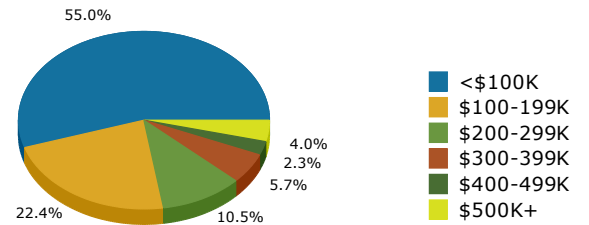

2016 Population by Race

2016 Population by Age

Households

2016 Home Value

2016-2021 Annual Growth Rate

Household Income

Source: U.S. Census Bureau, Census 2010 Summary File 1. Esri forecasts for 2016 and 2021.