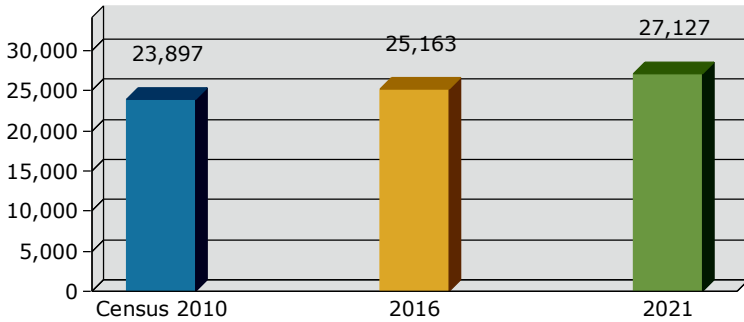

2016 Population by Race

2016 Population by Age

Households

2016 Home Value

2016-2021 Annual Growth Rate

Household Income

Source: U.S. Census Bureau, Census 2010 Summary File 1. Esri forecasts for 2016 and 2021.