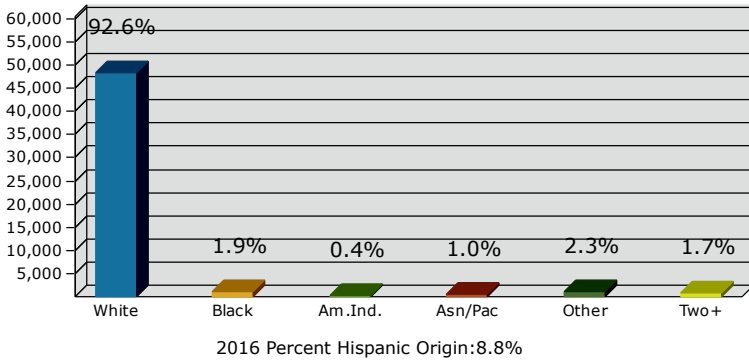

2016 Population by Race

2016 Population by Age

Households

2016 Home Value

2016-2021 Annual Growth Rate

Household Income

Source: U.S. Census Bureau, Census 2010 Summary File 1. Esri forecasts for 2016 and 2021.