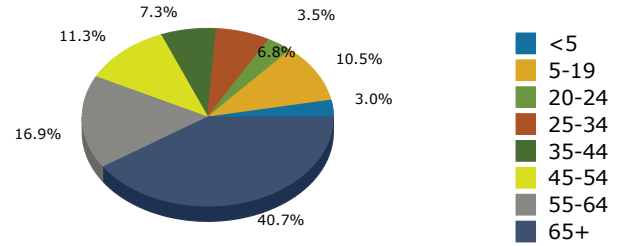

2016 Population by Race

2016 Population by Age

Households

2016 Home Value

2016-2021 Annual Growth Rate

Household Income

Source: U.S. Census Bureau, Census 2010 Summary File 1. Esri forecasts for 2016 and 2021.