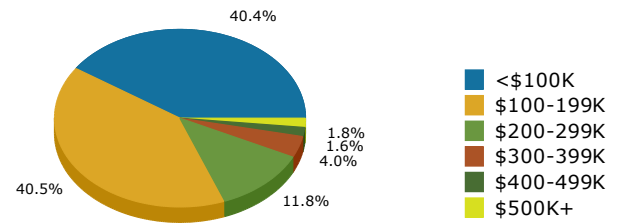

2015 Population by Race

2015 Population by Age

Households

2015 Home Value

2015-2020 Annual Growth Rate

Household Income

Source: U.S. Census Bureau, Census 2010 Summary File 1. Esri forecasts for 2015 and 2020.