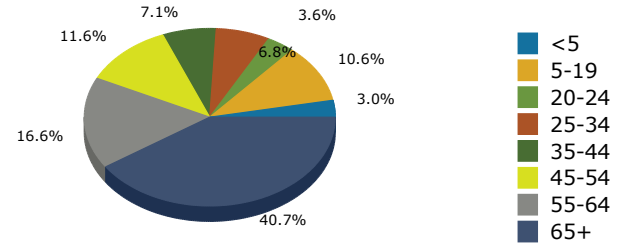

2015 Population by Race

2015 Population by Age

Households

2015 Home Value

2015-2020 Annual Growth Rate

Household Income

Source: U.S. Census Bureau, Census 2010 Summary File 1. Esri forecasts for 2015 and 2020.