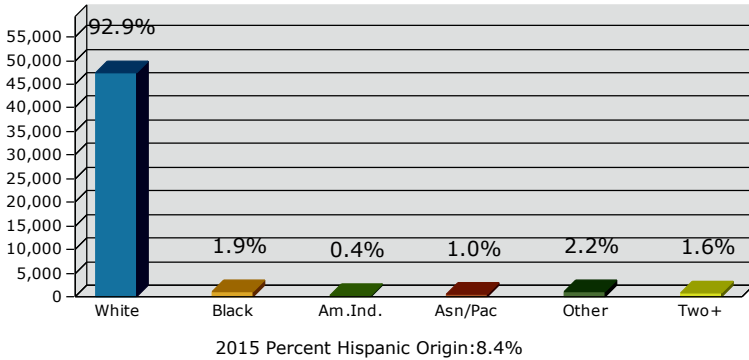

2015 Population by Race

2015 Population by Age

Households

2015 Home Value

2015-2020 Annual Growth Rate

Household Income

Source: U.S. Census Bureau, Census 2010 Summary File 1. Esri forecasts for 2015 and 2020.