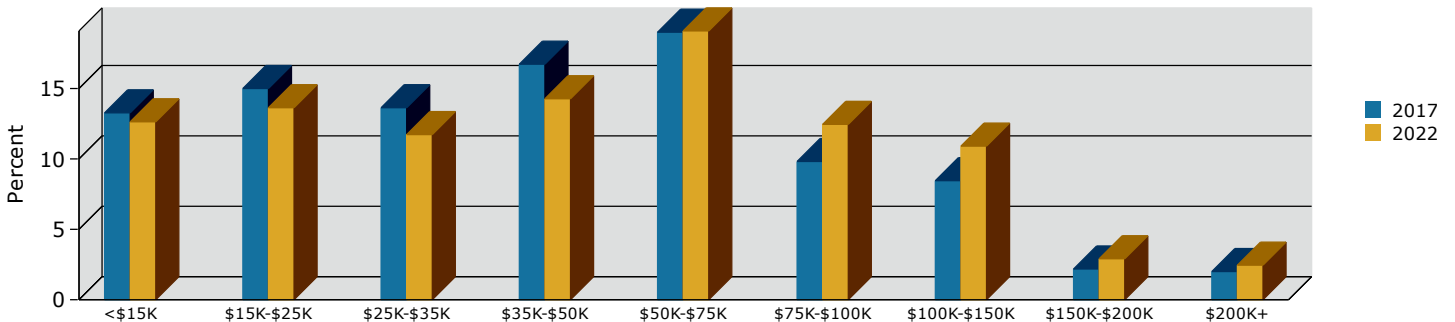

Household Income

Source: U.S. Census Bureau, Census 2010 Summary File 1. Esri forecasts for 2017 and 2022.