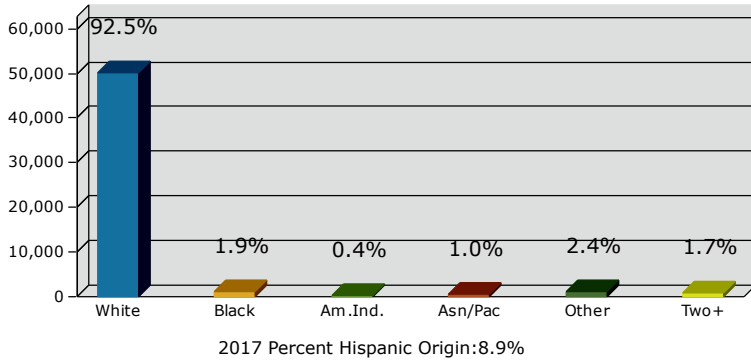

# Graphic Profile

North Fort Myers  
Area: 64.44 square miles

Prepared by Esri

2017 Population by Race

2017 Population by Age

Households

2017 Home Value

2017-2022 Annual Growth Rate