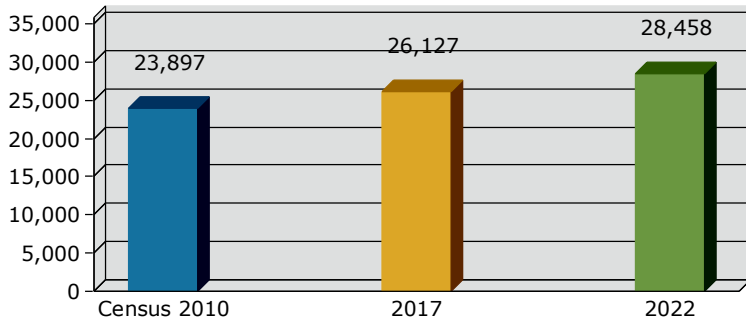

# Graphic Profile

North Fort Myers  
Area: 64.44 square miles

Prepared by Esri

2017 Population by Race

2017 Population by Age

Households

2017 Home Value

2017-2022 Annual Growth Rate