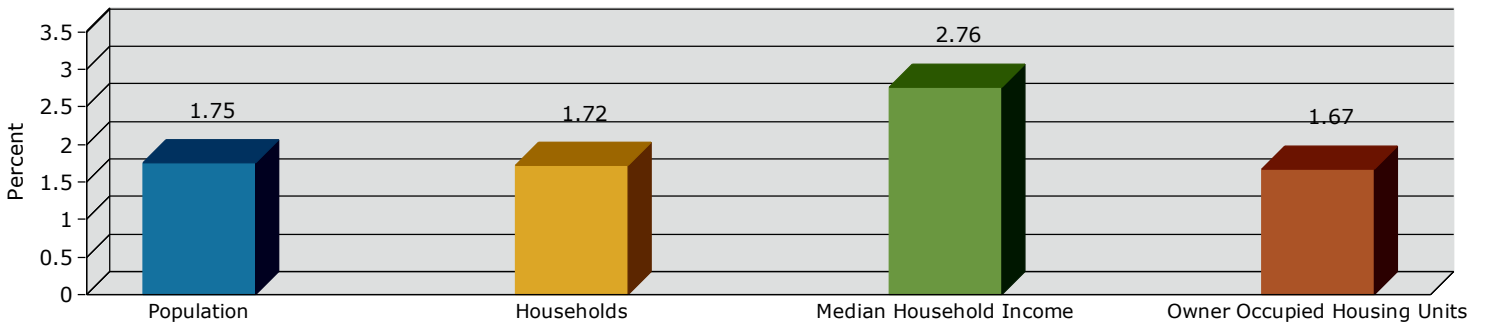

# Graphic Profile

North Fort Myers  
Area: 64.44 square miles

Prepared by Esri

2017 Population by Race

2017 Population by Age

Households

2017 Home Value

2017-2022 Annual Growth Rate