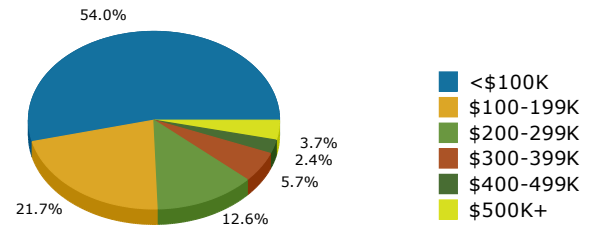

# Graphic Profile

North Fort Myers  
Area: 64.44 square miles

Prepared by Esri

2017 Population by Race

2017 Population by Age

Households

2017 Home Value

2017-2022 Annual Growth Rate