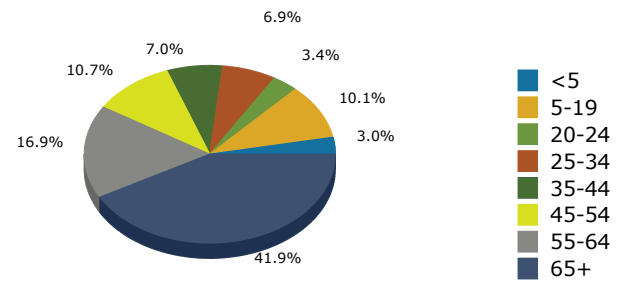

# Graphic Profile

North Fort Myers  
Area: 64.44 square miles

Prepared by Esri

2017 Population by Race

2017 Population by Age

Households

2017 Home Value

2017-2022 Annual Growth Rate