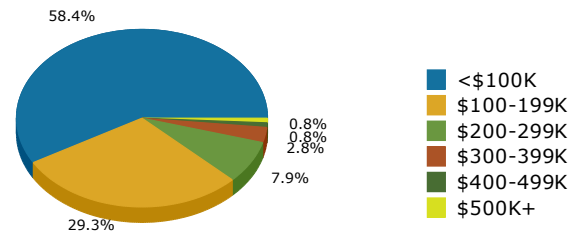

2016 Population by Race

2016 Population by Age

Households

2016 Home Value

2016-2021 Annual Growth Rate

Household Income

Source: U.S. Census Bureau, Census 2010 Summary File 1. Esri forecasts for 2016 and 2021.