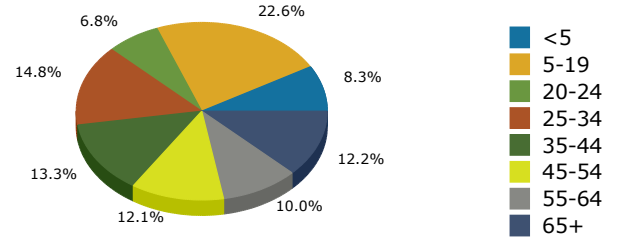

2016 Population by Race

2016 Population by Age

Households

2016 Home Value

2016-2021 Annual Growth Rate

Household Income

Source: U.S. Census Bureau, Census 2010 Summary File 1. Esri forecasts for 2016 and 2021.