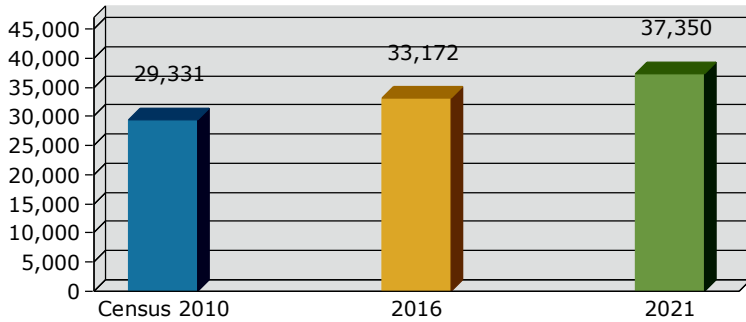

2016 Population by Race

2016 Population by Age

Households

2016 Home Value

2016-2021 Annual Growth Rate

Household Income

Source: U.S. Census Bureau, Census 2010 Summary File 1. Esri forecasts for 2016 and 2021.