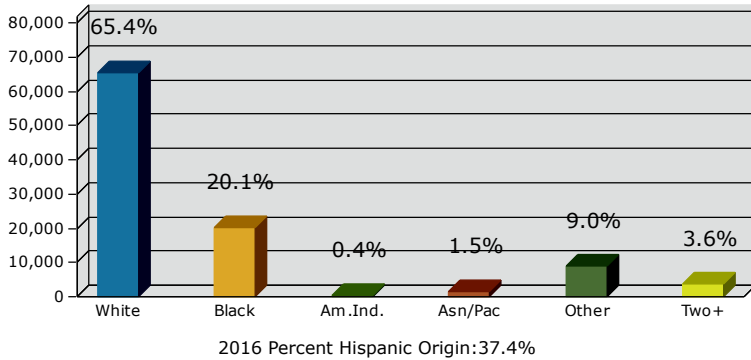

2016 Population by Race

2016 Population by Age

Households

2016 Home Value

2016-2021 Annual Growth Rate

Household Income

Source: U.S. Census Bureau, Census 2010 Summary File 1. Esri forecasts for 2016 and 2021.