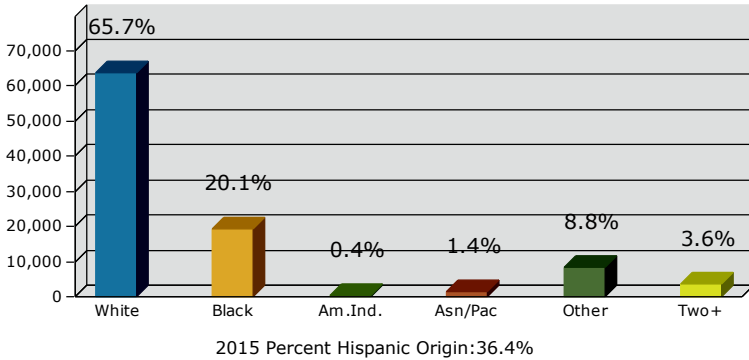

2015 Population by Race

2015 Population by Age

Households

2015 Home Value

2015-2020 Annual Growth Rate

Household Income

Source: U.S. Census Bureau, Census 2010 Summary File 1. Esri forecasts for 2015 and 2020.