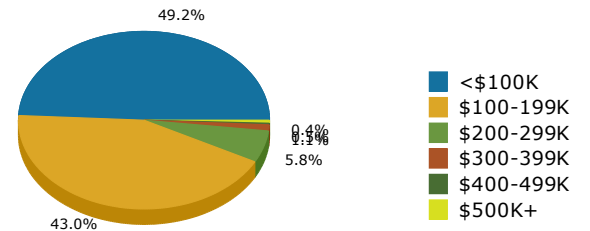

2015 Population by Race

2015 Population by Age

Households

2015 Home Value

2015-2020 Annual Growth Rate

Household Income

Source: U.S. Census Bureau, Census 2010 Summary File 1. Esri forecasts for 2015 and 2020.