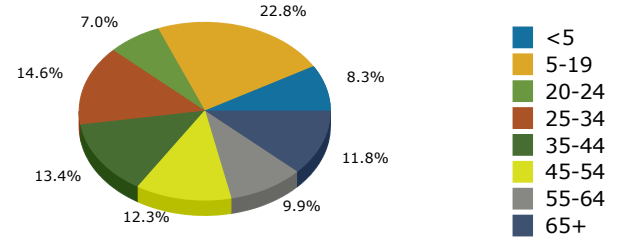

2015 Population by Race

2015 Population by Age

Households

2015 Home Value

2015-2020 Annual Growth Rate

Household Income

Source: U.S. Census Bureau, Census 2010 Summary File 1. Esri forecasts for 2015 and 2020.