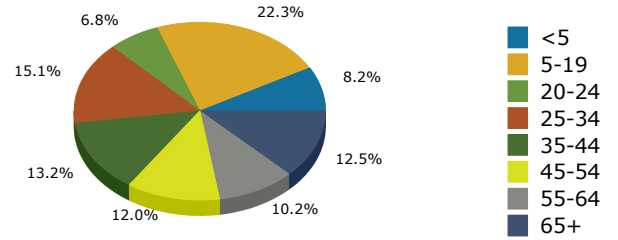

2017 Population by Race

2017 Population by Age

Households

2017 Home Value

2017-2022 Annual Growth Rate

Household Income

Source: U.S. Census Bureau, Census 2010 Summary File 1. Esri forecasts for 2017 and 2022.