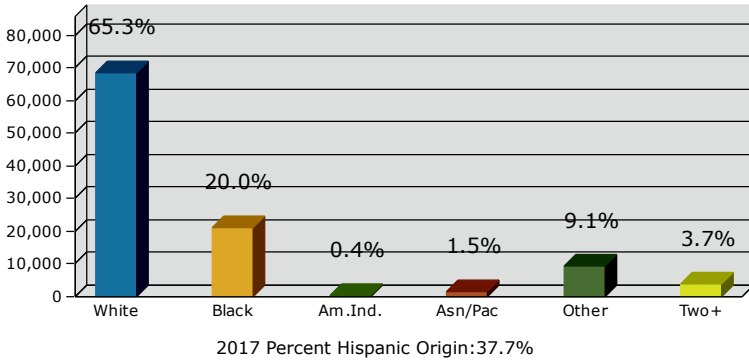

2017 Population by Race

2017 Population by Age

Households

2017 Home Value

2017-2022 Annual Growth Rate

Household Income

Source: U.S. Census Bureau, Census 2010 Summary File 1. Esri forecasts for 2017 and 2022.