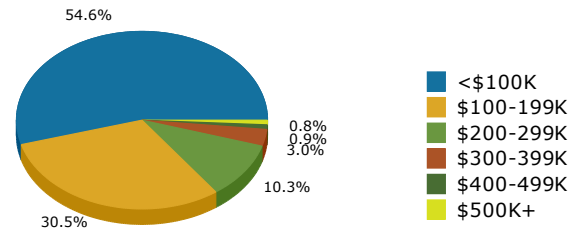

2017 Population by Race

2017 Population by Age

Households

2017 Home Value

2017-2022 Annual Growth Rate

Household Income

Source: U.S. Census Bureau, Census 2010 Summary File 1. Esri forecasts for 2017 and 2022.